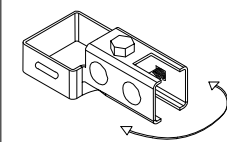

STANDARD POST SETTING & PANEL WIDTH

FOR FENCE HEIGHTS	PANEL WIDTH	POST SPACING [OPENING]
Up to 6' [1829mm]	90" [2286MM]	93" [2362MM]
Over 6' [1829mm]	90" [2286MM]	93" [2362MM]

MATERIAL SPECIFICATIONS:

ALU-TUFF™
 BY MEDALLION FENCE

PROTECTED BY

OPTIONAL POST CAPS

PYRAMID

BALL

SPIRAL

SWIVEL BRACKET

MULTI-FUNCTIONAL SWIVEL BRACKET

WOOD/MASONRY SWIVEL BRACKET