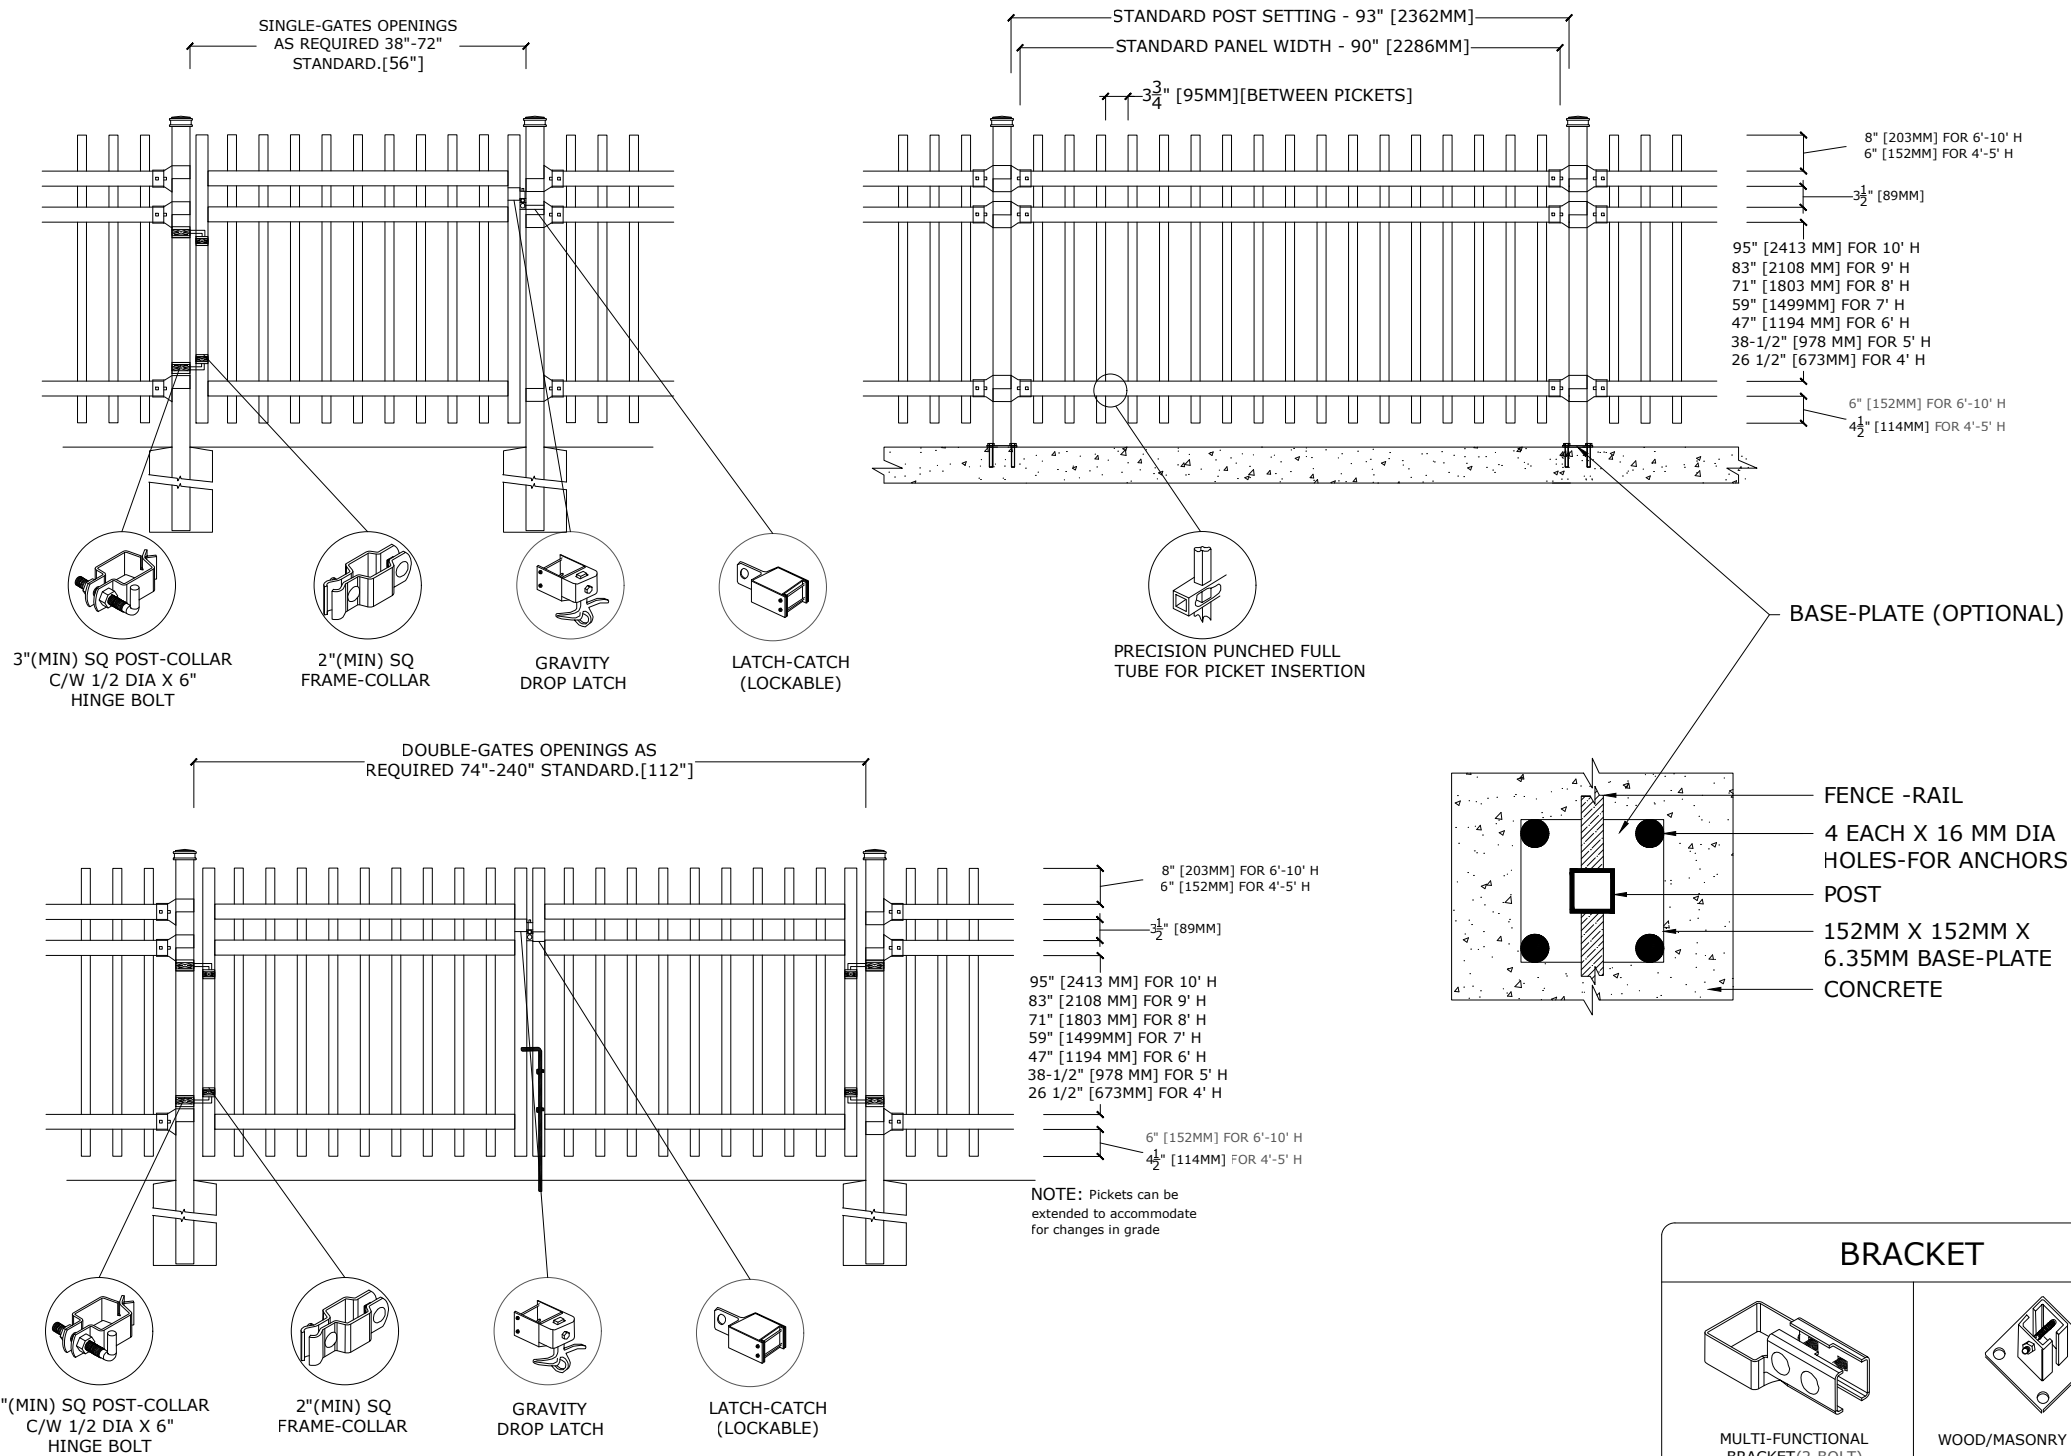

SERIES:
PRESTON RP™

SPECIFICATIONS

TUBE COMPOSITION - POSTS , RAILS & PICKETS

- HIGH-STRENGTH EXTRUDED ALUMINUM ALLOY (6061-T4 & 6061-T6 TEMPER)
- ULTIMATE TENSILE STRENGTH: ≈ 290 MPA (T4), ≈ 339 MPA (T6)
- YIELD STRENGTH: ≈ 210 MPA (T4), ≈ 317 MPA (T6)
- ELONGATION: ≈ 8%-16% (T6), UP TO ~16%+ (T4) DEPENDING ON THICKNESS

MATERIAL DIMENSIONS

PICKET	1-1/2" x 3/4" (38mm x 19mm) .065 Wall
RAILS	2-1/2" x 1-1/2" (64mm x 38mm) .125 Wall
POSTS REGULAR or BASE-PLATED	3" x 3" [76mm x 76mm] .188 Wall
OPTIONAL POST REGULAR or BASE-PLATED	Larger profiles available - contact Medallion Fence
UPRIGHTS	2" x 2" [51mm x 51mm] .188Wall

STANDARD HEIGHTS	4'	5'	6'	7'	8'	9'	10'
	1219MM	1524MM	1892MM	2134MM	2438MM	2743MM	3048MM
Custom heights are available (upon request)							

STANDARD GATES	Passage, Double Entry, Cantilever
----------------	-----------------------------------

STANDARD POST SETTING & PANEL WIDTH

FOR FENCE HEIGHTS	PANEL WIDTH	POST SPACING [OPENING]
Up to 6' [1829mm]	90" [2286MM]	93" [2362MM]
Over 6' [1829mm]	90" [2286MM]	93" [2362MM]

MATERIAL SPECIFICATIONS:

ALU-TUFF™
 BY MEDALLION FENCE