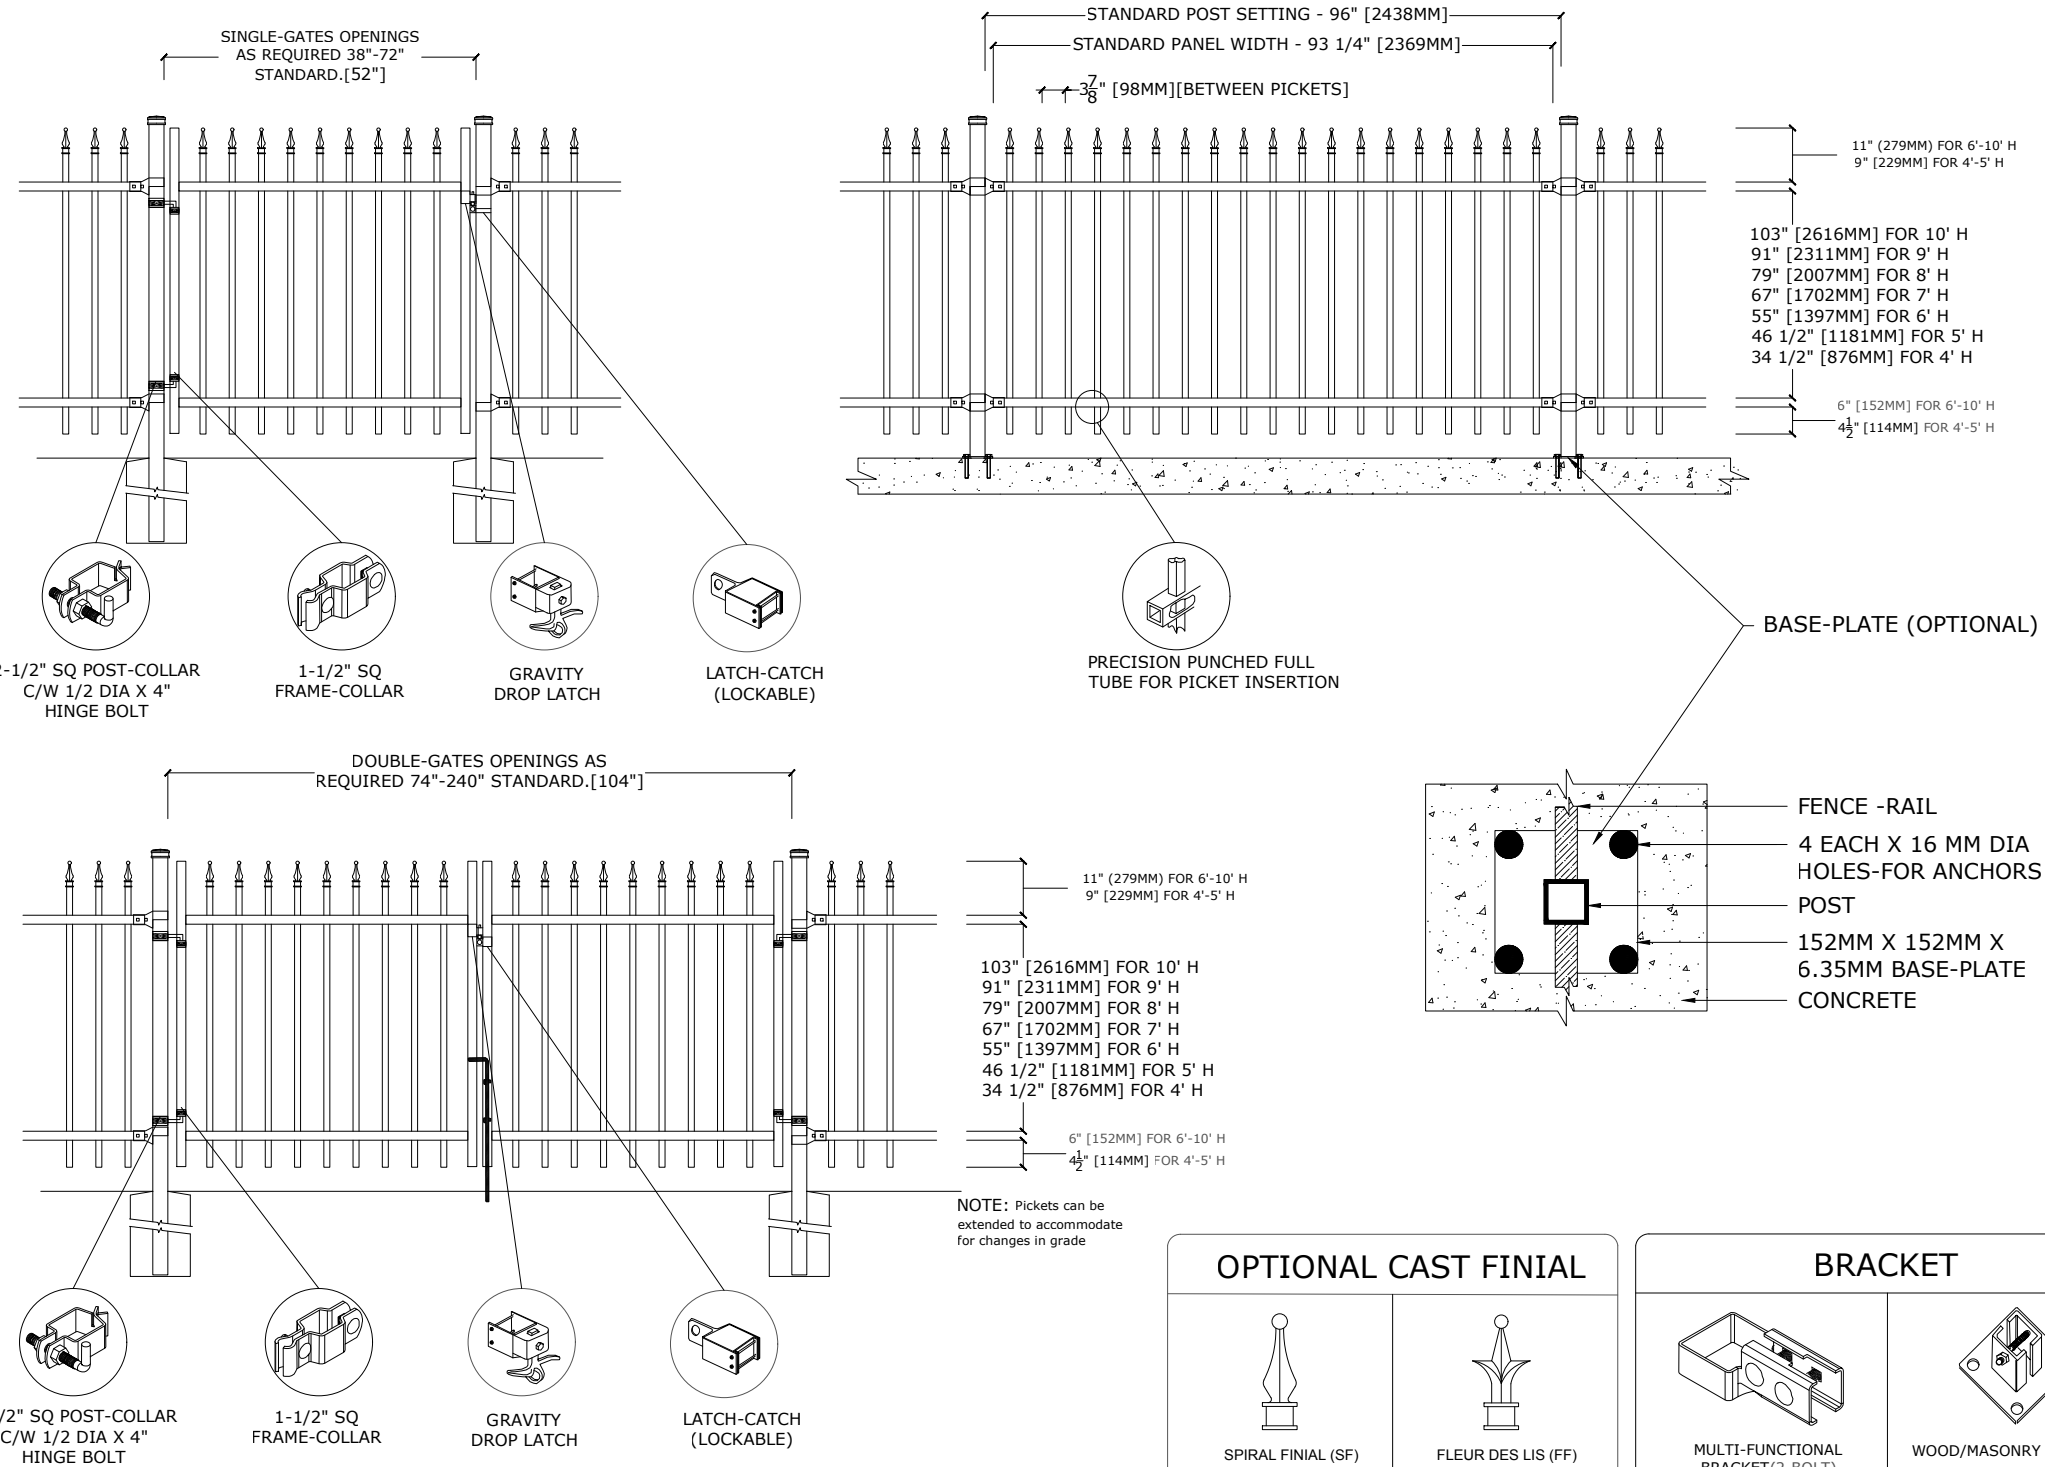

SPECIFICATIONS

TUBE COMPOSITION - POSTS , RAILS & PICKETS

- MINIMUM YIELD STRENGTH: 45 KSI (310 MPA)
- MINIMUM TENSILE STRENGTH: 55 KSI (380 MPA)
- ASTM A787 (TUBE)
- TUBE MANUFACTURED FROM PRE-COATED ALUMINUM-ZINC COATED STEEL WITH COATING DESIGNATION AZ50 CONFORMING TO ASTM A792/A792M

MATERIAL DIMENSIONS

PICKET	1" x 1" (25mm x 25mm) 16 GA
RAILS	1-1/2" x 1-1/2" (38mm x 38mm) 14 GA
POSTS REGULAR or BASE-PLATED	2-1/2" x 2-1/2" (64mm x 64mm) 14 GA
OPTIONAL POST REGULAR or BASE-PLATED	HSS 3" (76mm) Sq./4" (102mm) Sq./6" (152mm) Sq.
UPRIGHTS	1-1/2" x 1-1/2" (38mm x 38mm) 14 GA

STANDARD HEIGHTS	4'-3" [1295MM]	5'-3" [1600MM]	6'-3" [1905MM]	7'-3" [2210MM]	8'-3" [2514MM]	9'-3" [2819MM]	10'-3" [3124MM]
	Custom heights are available (upon request)						

STANDARD GATES	Passage, Double Entry, Cantilever
----------------	-----------------------------------

STANDARD POST SETTING & PANEL WIDTH

FOR FENCE HEIGHTS	PANEL WIDTH	POST SPACING [OPENING]
Up to 6' [1829mm]	93 1/4" [2369MM]	96" [2438 MM]
Over 6' [1829mm]	93 1/4" [2369MM]	96" [2438 MM]

MATERIAL SPECIFICATIONS: