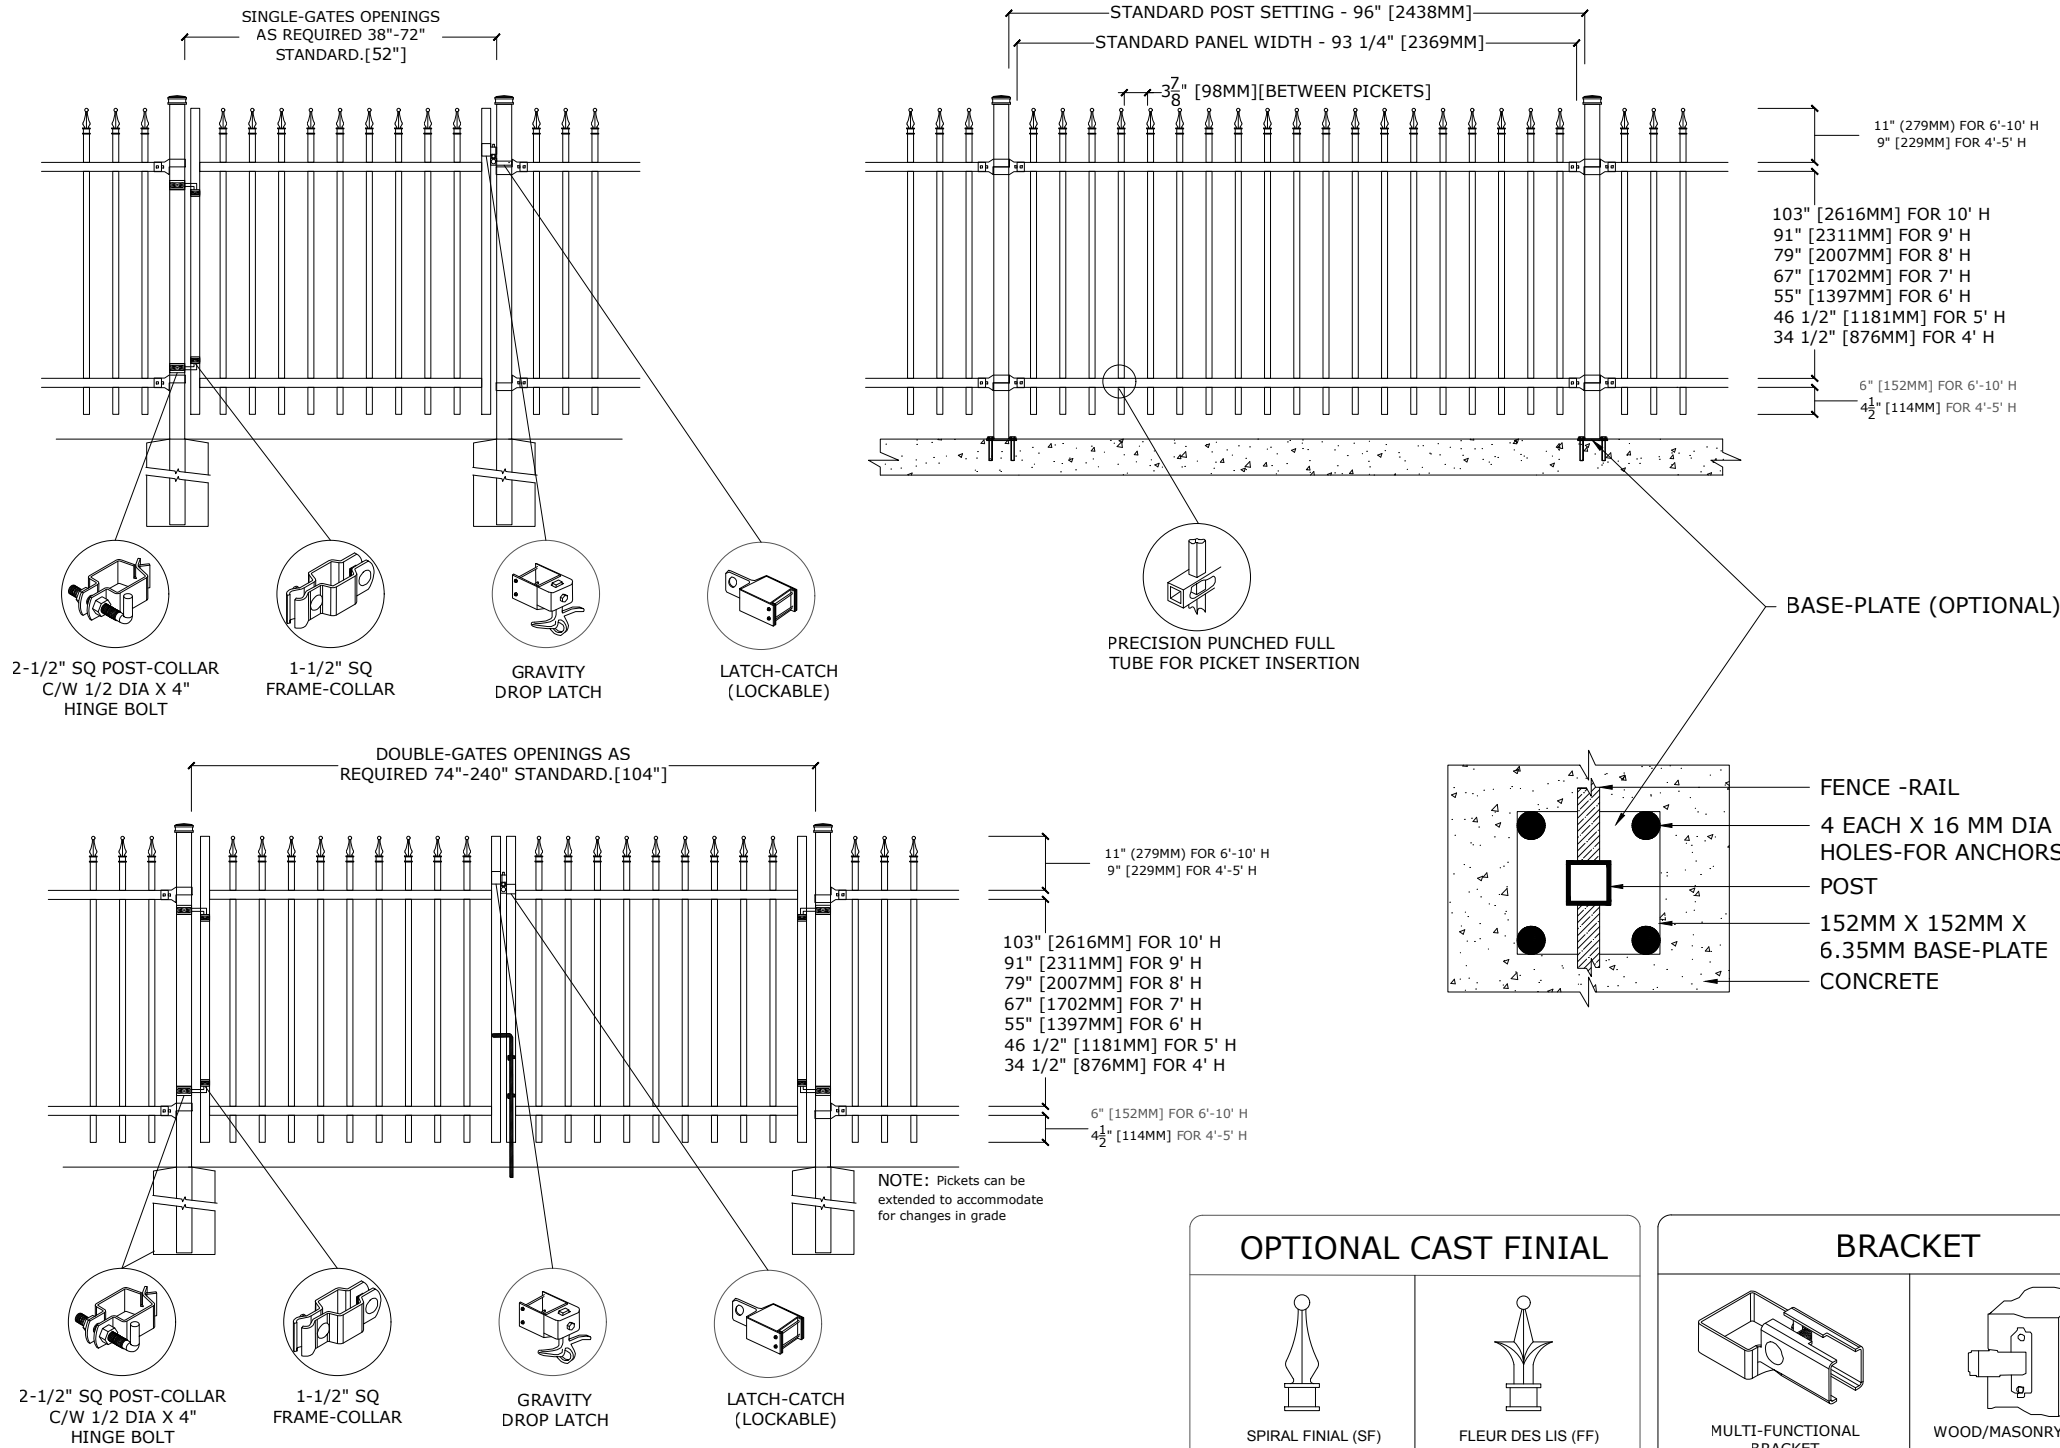

MATERIAL SPECIFICATIONS:

ARMOUR-SHIELD™
 BY MEDALLION FENCE

PROTECTED BY

OPTIONAL POST CAPS

PYRAMID

BALL

SPIRAL

OPTIONAL CAST FINIAL

MATERIAL DIMENSIONS

PICKET	1" x 1" (25mm x 25mm) 16 GA
RAILS	1-1/2" x 1-1/2" (38mm x 38mm) 14 GA
POSTS REGULAR or BASE-PLATED	2-1/2" x 2-1/2" (64mm x 64mm) 14 GA
OPTIONAL POST REGULAR or BASE-PLATED	HSS 3" (76mm) Sq./4" (102mm) Sq./6" (152mm) Sq.
UPRIGHTS	1-1/2" x 1-1/2" (38mm x 38mm) 14 GA

STANDARD HEIGHTS	4'-3" [1295MM]	5'-3" [1600MM]	6'-3" [1905MM]	7'-3" [2210MM]	8'-3" [2514MM]	9'-3" [2819MM]	10'-3" [3124MM]
	Custom heights are available (upon request)						

STANDARD GATES	Passage, Double Entry, Cantilever
----------------	-----------------------------------

STANDARD POST SETTING & PANEL WIDTH

FOR FENCE HEIGHTS	PANEL WIDTH	POST SPACING [OPENING]
Up to 6' [1829mm]	93 1/4" [2369MM]	96" [2438 MM]
Over 6' [1829mm]	93 1/4" [2369MM]	96" [2438 MM]