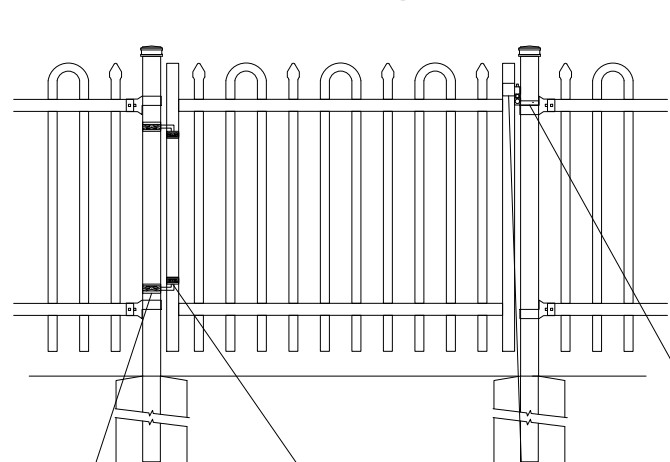

SINGLE-GATES OPENINGS
 AS REQUIRED 38"-72"
 STANDARD.[60"]

STANDARD POST SETTING - 88" [2235MM]
 STANDARD PANEL WIDTH - 85" [2159MM]

DOUBLE-GATES OPENINGS AS
 REQUIRED 74"-240" STANDARD.[120"]

NOTE: Pickets can be extended to accommodate for changes in grade

SPECIFICATIONS

TUBE COMPOSITION - POSTS , RAILS & PICKETS

- MINIMUM YIELD STRENGTH: 45 KSI (310 MPA)
- MINIMUM TENSILE STRENGTH: 55 KSI (380 MPA)
- ASTM A787 (TUBE)
- TUBE MANUFACTURED FROM PRE-COATED ALUMINUM-ZINC COATED STEEL WITH COATING DESIGNATION AZ50 CONFORMING TO ASTM A792/A792M

STANDARD HEIGHTS	4' 1219MM	5' 1524MM	6' 1892MM	7' 2134MM	8' 2438MM	9' 2743MM	10' 3048MM
	Custom heights are available (upon request)						

STANDARD GATES	Passage, Double Entry, Cantilever
----------------	-----------------------------------

STANDARD POST SETTING & PANEL WIDTH

FOR FENCE HEIGHTS	PANEL WIDTH	POST SPACING [OPENING]
Up to 6' [1829mm]	85" [2159MM]	88" [2235MM]
Over 6' [1829mm]	85" [2159MM]	88" [2235MM]

MATERIAL SPECIFICATIONS:

ARMOUR-SHIELD™
 BY MEDALLION FENCE