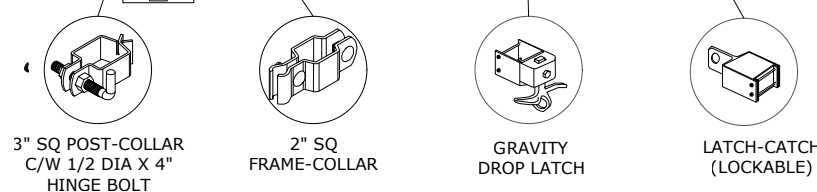

SINGLE-GATES OPENINGS
 AS REQUIRED 38"-72"
 STANDARD.[60"]

STANDARD POST SETTING - 88" [2235MM]
 STANDARD PANEL WIDTH - 85" [2159MM]

DOUBLE-GATES OPENINGS AS
 REQUIRED 74"-240" STANDARD.[120"]

NOTE: Pickets can be extended to accommodate for changes in grade