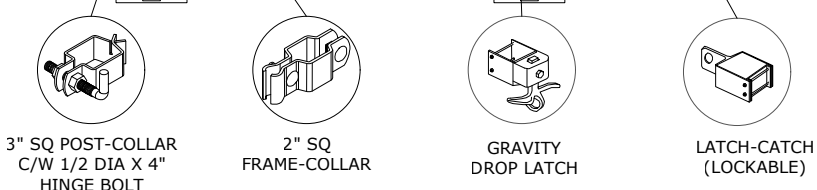

SINGLE-GATES OPENINGS
 AS REQUIRED 38"-72"
 STANDARD.[60"]

STANDARD POST SETTING - 88" [2235MM]
 STANDARD PANEL WIDTH - 85" [2159MM]

DOUBLE-GATES OPENINGS AS
 REQUIRED 74"-240" STANDARD.[120"]

NOTE: Pickets can be extended to accommodate for changes in grade