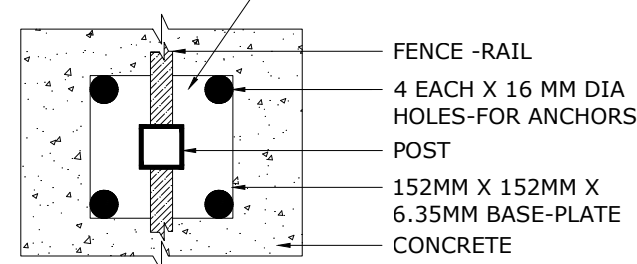

SINGLE-GATES OPENINGS
 AS REQUIRED 38"-72"
 STANDARD.[60"]

STANDARD POST SETTING - 88" [2235MM]
 STANDARD PANEL WIDTH - 85" [2159MM]

DOUBLE-GATES OPENINGS AS
 REQUIRED 74"-240" STANDARD.[120"]

NOTE: Pickets can be extended to accommodate for changes in grade

SPECIFICATIONS

TUBE COMPOSITION - POSTS , RAILS & PICKETS

- MINIMUM YIELD STRENGTH: 45 KSI (310 MPA)
- MINIMUM TENSILE STRENGTH: 55 KSI (380 MPA)
- ASTM A787 (TUBE)
- TUBE MANUFACTURED FROM PRE-COATED ALUMINUM-ZINC COATED STEEL WITH COATING DESIGNATION AZ50 CONFORMING TO ASTM A792/A792M

MATERIAL DIMENSIONS

PICKET	1-1/2" x 3/4" (38mm x 19mm) 16GA
RAILS	2" x 2" (51mm x 51mm) 14 GA
POSTS REGULAR or BASE-PLATED	3" x 3" [76mm x 76mm] 14 GA
OPTIONAL POST REGULAR or BASE-PLATED	3" x 3" (76mmx76mm) 11 GA 4" x 4" (102mmx102mm) 11GA
UPRIGHTS	2" x 2" [51mm x 51mm] 14GA