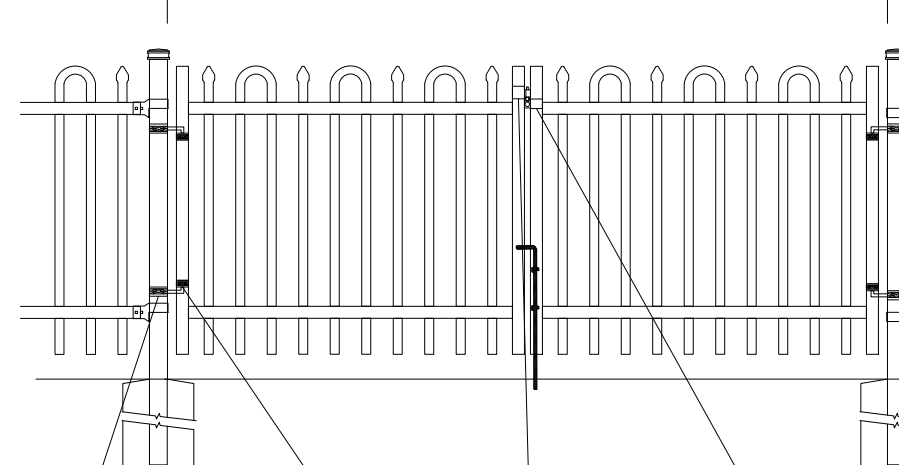

SINGLE-GATES OPENINGS
 AS REQUIRED 38"-72"
 STANDARD.[60"]

STANDARD POST SETTING - 88" [2235MM]
 STANDARD PANEL WIDTH - 85" [2159MM]

DOUBLE-GATES OPENINGS AS
 REQUIRED 74"-240" STANDARD.[120"]

NOTE: Pickets can be extended to accommodate for changes in grade

SPECIFICATIONS

TUBE COMPOSITION - POSTS , RAILS & PICKETS

- MINIMUM YIELD STRENGTH: 45 KSI (310 MPA)
- MINIMUM TENSILE STRENGTH: 55 KSI (380 MPA)
- ASTM A787 (TUBE)
- TUBE MANUFACTURED FROM PRE-COATED ALUMINUM-ZINC COATED STEEL WITH COATING DESIGNATION AZ50 CONFORMING TO ASTM A792/A792M

STANDARD HEIGHTS	4' 1219MM	5' 1524MM	6' 1892MM	7' 2134MM	8' 2438MM	9' 2743MM	10' 3048MM
	Custom heights are available (upon request)						

STANDARD GATES	Passage, Double Entry, Cantilever
----------------	-----------------------------------

STANDARD POST SETTING & PANEL WIDTH

FOR FENCE HEIGHTS	PANEL WIDTH	POST SPACING [OPENING]
Up to 6' [1829mm]	85" [2159MM]	88" [2235MM]
Over 6' [1829mm]	85" [2159MM]	88" [2235MM]

MATERIAL SPECIFICATIONS:

ARMOUR-SHIELD™
 BY MEDALLION FENCE