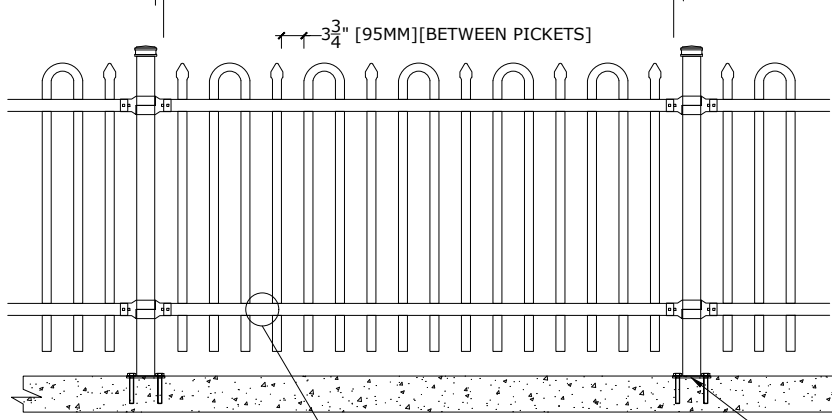

SINGLE-GATES OPENINGS
 AS REQUIRED 38"-72"
 STANDARD.[60"]

STANDARD POST SETTING - 88" [2235MM]
 STANDARD PANEL WIDTH - 85" [2159MM]

DOUBLE-GATES OPENINGS AS
 REQUIRED 74"-240" STANDARD.[120"]

NOTE: Pickets can be extended to accommodate for changes in grade

SPECIFICATIONS

TUBE COMPOSITION - POSTS , RAILS & PICKETS

- MINIMUM YIELD STRENGTH: 45 KSI (310 MPA)
- MINIMUM TENSILE STRENGTH: 55 KSI (380 MPA)
- ASTM A787 (TUBE)
- TUBE MANUFACTURED FROM PRE-COATED ALUMINUM-ZINC COATED STEEL WITH COATING DESIGNATION AZ50 CONFORMING TO ASTM A792/A792M

STANDARD HEIGHTS	4' 1219MM	5' 1524MM	6' 1892MM	7' 2134MM	8' 2438MM	9' 2743MM	10' 3048MM
	Custom heights are available (upon request)						

STANDARD GATES	Passage, Double Entry, Cantilever
----------------	-----------------------------------

STANDARD POST SETTING & PANEL WIDTH

FOR FENCE HEIGHTS	PANEL WIDTH	POST SPACING [OPENING]
Up to 6' [1829mm]	85" [2159MM]	88" [2235MM]
Over 6' [1829mm]	85" [2159MM]	88" [2235MM]

MATERIAL SPECIFICATIONS:

ARMOUR-SHIELD™
 BY MEDALLION FENCE