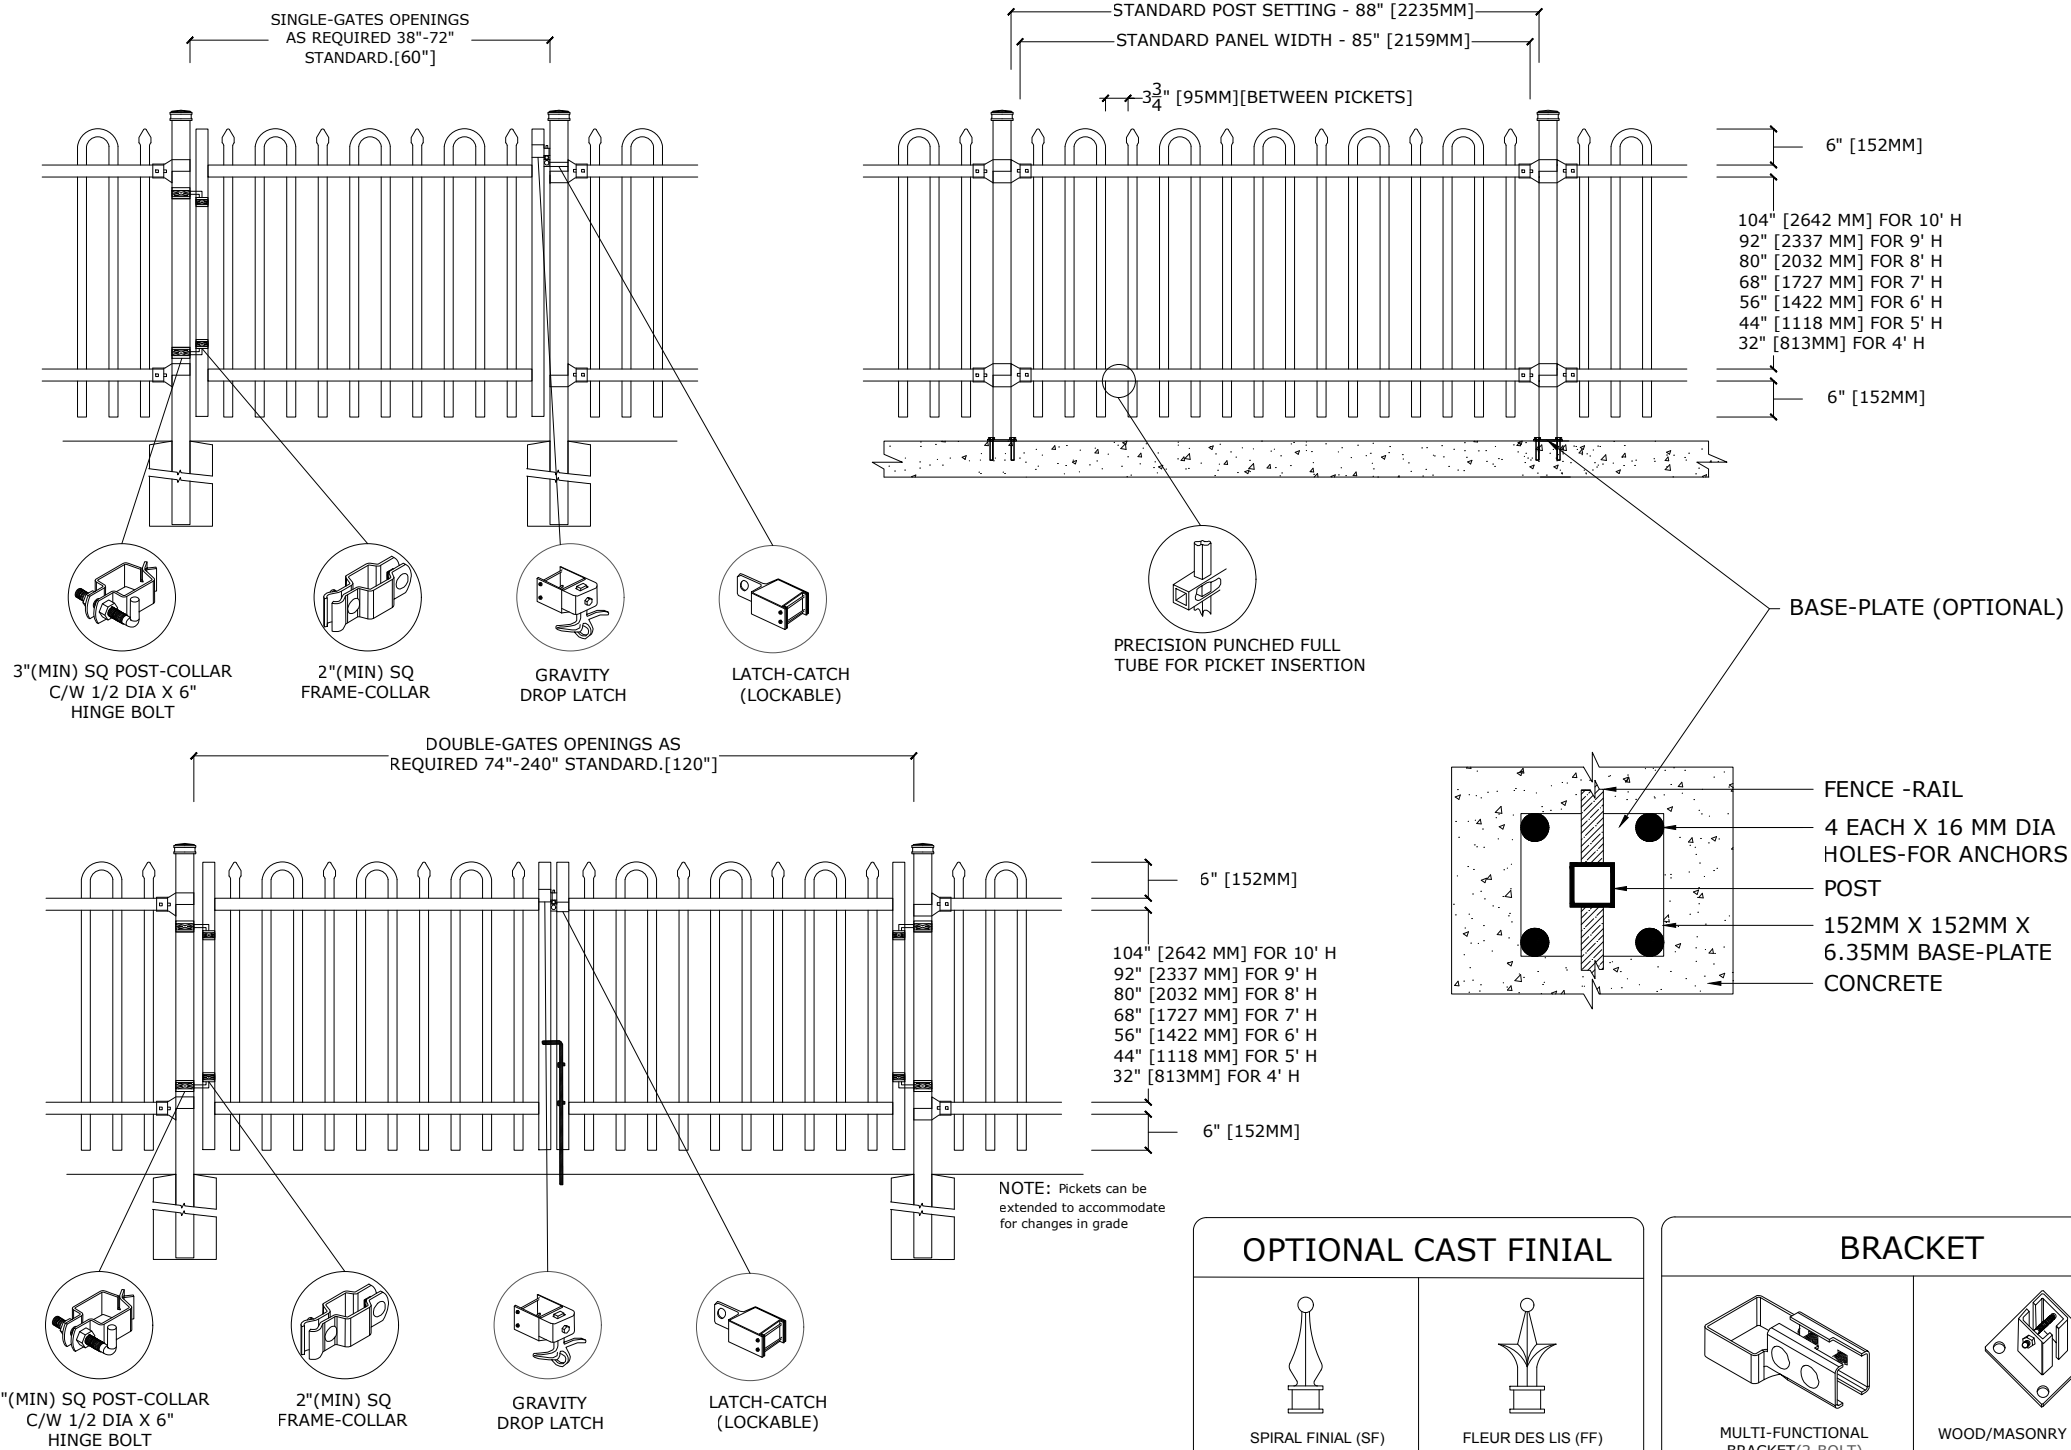

MATERIAL SPECIFICATIONS:

ALU-TUFF™
 BY MEDALLION FENCE

PROTECTED BY

OPTIONAL POST CAPS

PYRAMID

BALL

SPIRAL

SWIVEL BRACKET

MATERIAL DIMENSIONS

PICKET	1-1/2" x 3/4" (38mm x 19mm) .065 Wall
RAILS	2" x 2" [50mmx50mm] .125 Wall
POSTS REGULAR or BASE-PLATED	3" x 3" [76mm x 76mm] .188 Wall
OPTIONAL POST REGULAR or BASE-PLATED	Larger profiles available - contact Medallion Fence
UPRIGHTS	2" x 2" [50mmx50mm] .188 Wall

STANDARD HEIGHTS	4'	5'	6'	7'	8'	9'	10'
	1219MM	1524MM	1892MM	2134MM	2438MM	2743MM	3048MM
Custom heights are available (upon request)							

STANDARD GATES	Passage, Double Entry, Cantilever
----------------	-----------------------------------

STANDARD POST SETTING & PANEL WIDTH

FOR FENCE HEIGHTS	PANEL WIDTH	POST SPACING [OPENING]
Up to 6' [1829mm]	85" [2159MM]	88" [2235MM]
Over 6' [1829mm]	85" [2159MM]	88" [2235MM]