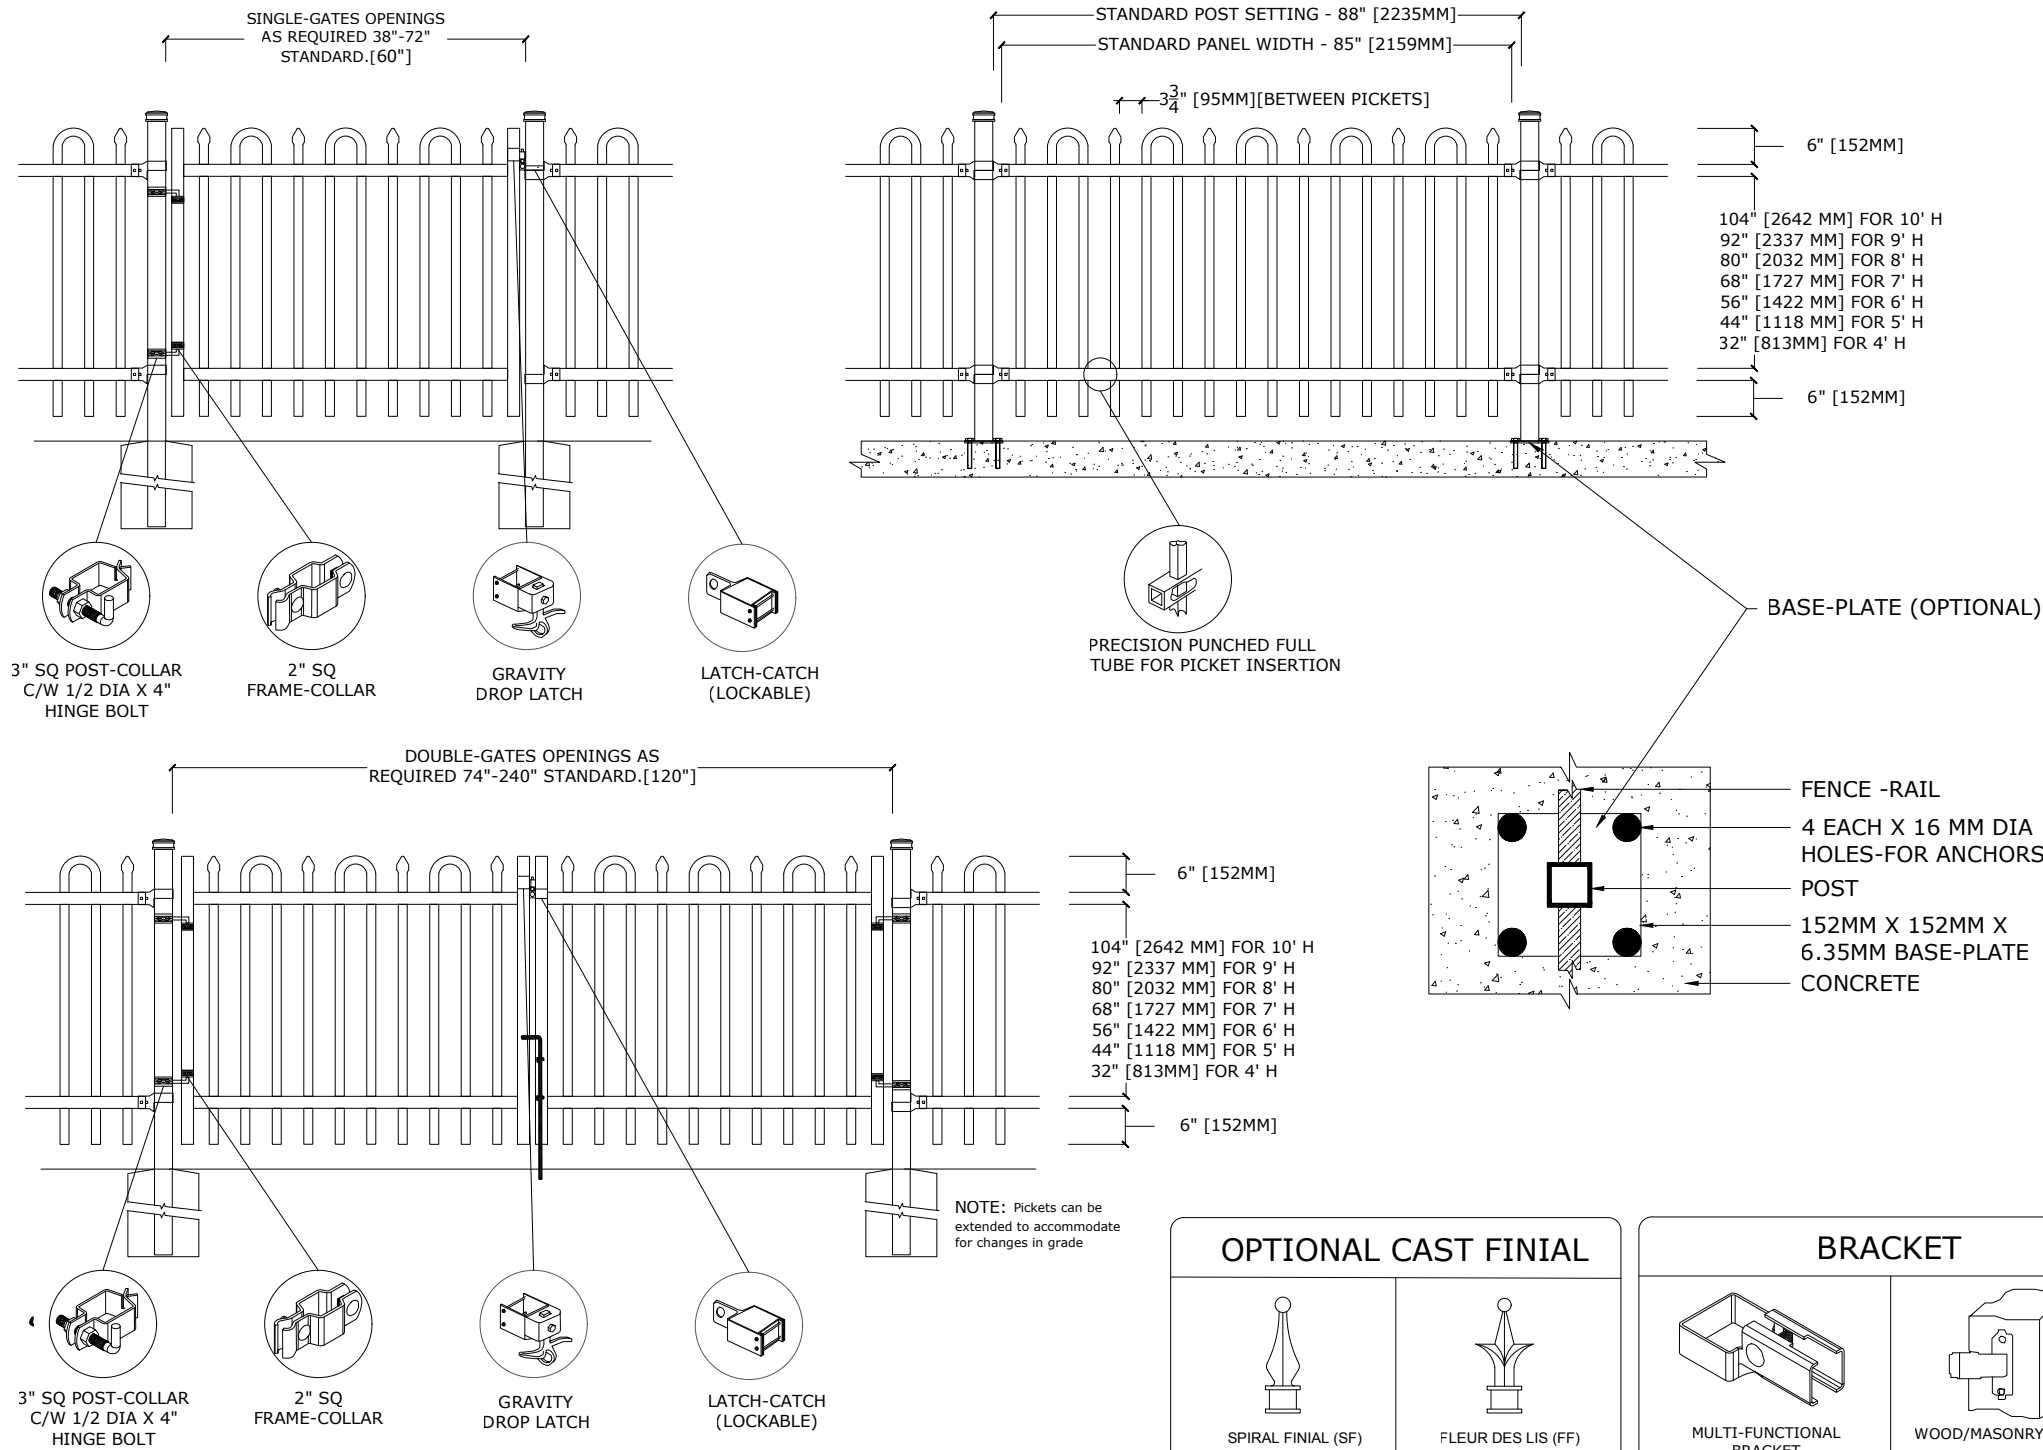

MATERIAL SPECIFICATIONS:

ALU-TUFF™
 BY MEDALLION FENCE

PROTECTED BY

OPTIONAL POST CAPS

PYRAMID

BALL

SPIRAL

OPTIONAL CAST FINIAL

MATERIAL DIMENSIONS

PICKET	1-1/2" x 3/4" (38mm x 19mm) .065 Wall
RAILS	2" x 2" [50mmx50mm] .125 Wall
POSTS REGULAR or BASE-PLATED	3" x 3" [76mm x 76mm] .188 Wall
OPTIONAL POST REGULAR or BASE-PLATED	Larger profiles available - contact Medallion Fence
UPRIGHTS	2" x 2" [50mmx50mm] .188 Wall

STANDARD HEIGHTS	4' 1219MM	5' 1524MM	6' 1892MM	7' 2134MM	8' 2438MM	9' 2743MM	10' 3048MM
	Custom heights are available (upon request)						

STANDARD GATES	Passage, Double Entry, Cantilever
----------------	-----------------------------------

STANDARD POST SETTING & PANEL WIDTH

FOR FENCE HEIGHTS	PANEL WIDTH	POST SPACING [OPENING]
Up to 6' [1829mm]	85" [2159MM]	88" [2235MM]
Over 6' [1829mm]	85" [2159MM]	88" [2235MM]