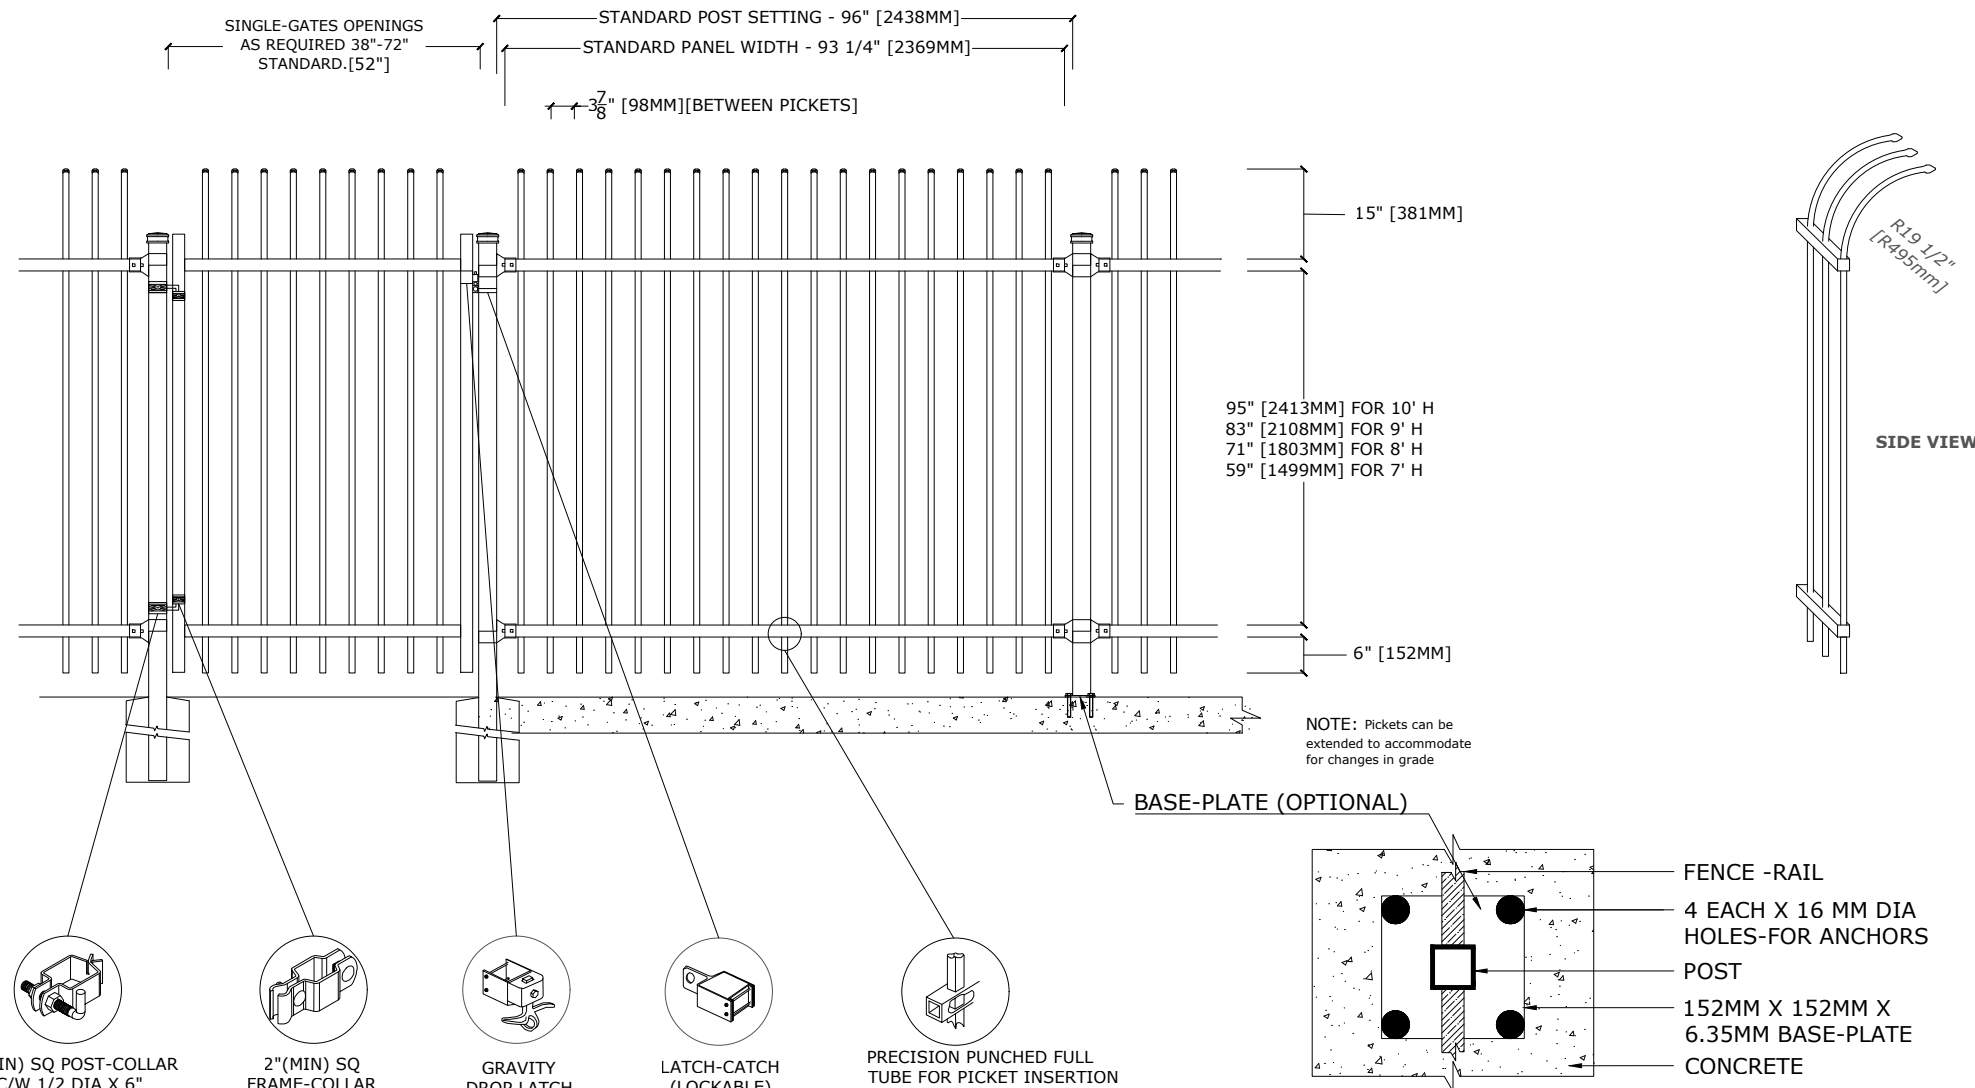

<b>STANDARD HEIGHTS</b>	7' 2134MM	8' 2438MM	9' 2743MM	10' 3048MM
	Custom heights are available (upon request)			

STANDARD GATES	Passage, Double Entry, Cantilever
----------------	-----------------------------------

## STANDARD POST SETTING & PANEL WIDTH

FOR FENCE HEIGHTS	PANEL WIDTH	POST SPACING [OPENING]
Up to 6' [1829mm]	NA	
Over 6' [1829mm]	93 1/4" [2369MM]	96" [2438MM]

- 3"(MIN) SQ POST-COLLAR C/W 1/2 DIA X 6" HINGE BOLT
- 2"(MIN) SQ FRAME-COLLAR
- GRAVITY DROP LATCH
- LATCH-CATCH (LOCKABLE)
- PRECISION PUNCHED FULL TUBE FOR PICKET INSERTION