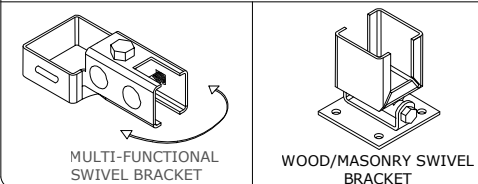

OPTIONAL POST CAPS

SWIVEL BRACKET