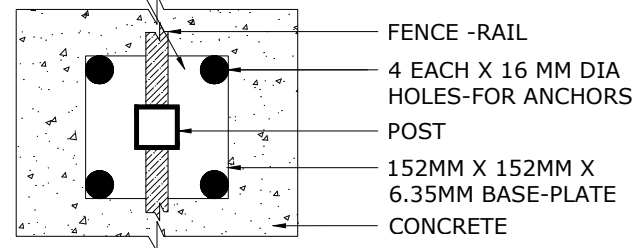

<b>STANDARD HEIGHTS</b>	7' 2134MM	8' 2438MM	9' 2743MM	10' 3048MM
	Custom heights are available (upon request)			

STANDARD GATES	Passage, Double Entry, Cantilever
----------------	-----------------------------------

## STANDARD POST SETTING & PANEL WIDTH

FOR FENCE HEIGHTS	PANEL WIDTH	POST SPACING [OPENING]
Up to 6' [1829mm]	NA	
Over 6' [1829mm]	93 1/4" [2369MM]	96" [2438MM]

- 3"(MIN) SQ POST-COLLAR C/W 1/2 DIA X 6" HINGE BOLT
- 2"(MIN) SQ FRAME-COLLAR
- GRAVITY DROP LATCH
- LATCH-CATCH (LOCKABLE)
- PRECISION PUNCHED FULL TUBE FOR PICKET INSERTION