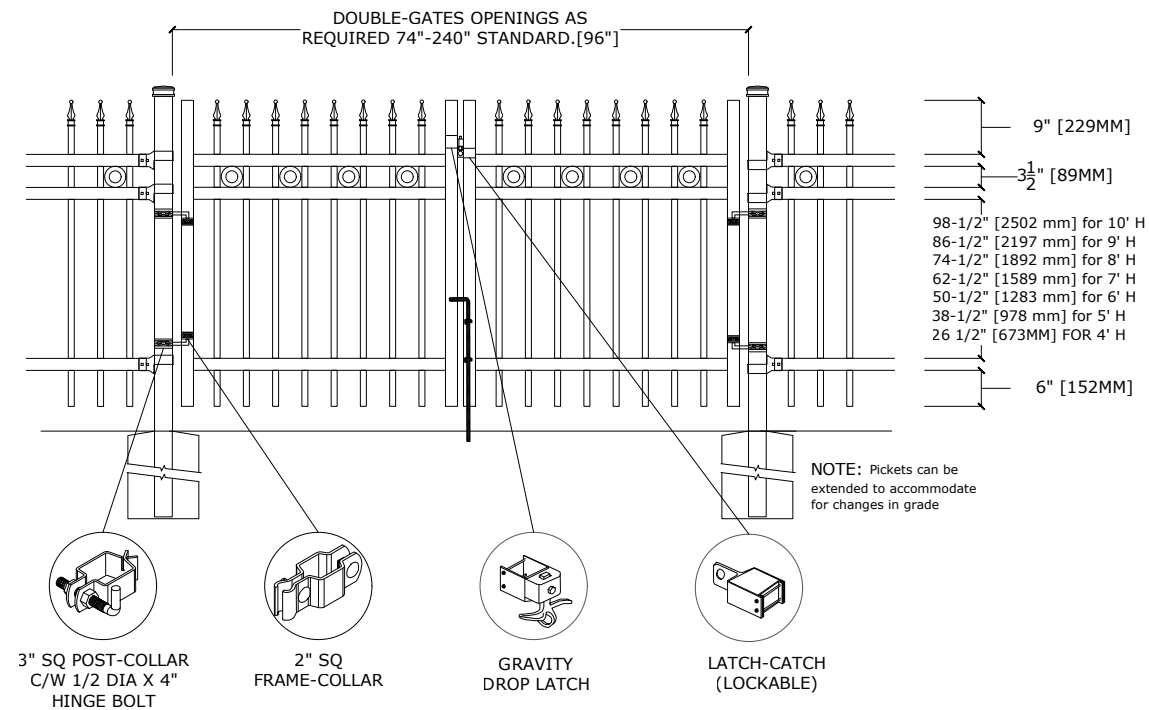

Medallion Fence

10651 KEELE STREET
MAPLE, ONTARIO L6A 3Y9
(T) 905-832-2922 || 1-800-794-1564 || (F) 905-832-1564
info@medallionfence.com || www.medallionfence.com

Medallion Fence

STYLE:
CAVALIER-DR-SF-REO-AL

SERIES:
HAWKSTON™

OPTIONAL CAST FINIAL

SPIRAL FINIAL (SF)

FLEUR DES LIS (FF)

BRACKET

MULTI-FUNCTIONAL
BRACKET

WOOD/MASONRY BRACKET

OPTIONAL POST CAPS

PYRAMID

BALL

SPIRAL

SWIVEL BRACKET

MULTI-FUNCTIONAL
SWIVEL BRACKET

WOOD/MASONRY SWIVEL
BRACKET

MATERIAL SPECIFICATIONS:

ALU-TUFF™
BY MEDALLION FENCE

PROTECTED BY

SPECIFICATIONS

TUBE COMPOSITION - POSTS , RAILS & PICKETS

- HIGH-STRENGTH EXTRUDED ALUMINUM ALLOY (6061-T4 & 6061-T6 TEMPER)
- ULTIMATE TENSILE STRENGTH: ≈ 290 MPA (T4), ≈ 339 MPA (T6)
- YIELD STRENGTH: ≈ 210 MPA (T4), ≈ 317 MPA (T6)
- ELONGATION: ≈ 8%-16% (T6), UP TO ~16%+ (T4) DEPENDING ON THICKNESS

MATERIAL DIMENSIONS

PICKET	1" x 1" (25mm x 25mm) .080 Wall
RAILS	2" x 2" [50mmx50mm] .125 Wall
POSTS REGULAR or BASE-PLATED	3" x 3" [76mm x 76mm] .188 Wall
OPTIONAL POST REGULAR or BASE-PLATED	Larger profiles available - contact Medallion Fence
UPRIGHTS	2" x 2" [50mmx50mm] .188 Wall

WELDS	Aluminum Mig Weld
FITTINGS	12 Gauge Stamp Forged Finish as below
FITTING FASTENERS	JS1000 Plated Finish as below
OPTIONAL FASTENER	Tamper Proof Nuts

FINISH

GRADE	Super Durable Polyester Powder Coat
OPTIONAL PRIMER	Zinc Rich Epoxy Powder Coat
OPTIONAL PRIMER (2)	E-Coat
STANDARD COLOUR	SEMI-GLOSS - BLACK
OTHER COLOURS	Green, Brown, White, Antique Silver
CUSTOM COLOURS	Per Specifications

STANDARD HEIGHTS	4'-3" 1295MM	5'-3" 1600MM	6'-3" 1905MM	7'-3" 2210MM	8'-3" 2514MM	9'-3" 2819MM	10'-3" 3124MM
	Custom heights are available (upon request)						

STANDARD GATES	Passage, Double Entry, Cantilever

STANDARD POST SETTING & PANEL WIDTH

FOR FENCE HEIGHTS	PANEL WIDTH	POST SPACING [OPENING]
Up to 6' [1829mm]	88 3/4" [2255MM]	91 1/2" [2324MM]
Over 6' [1829mm]	88 3/4" [2255MM]	91 1/2" [2324MM]