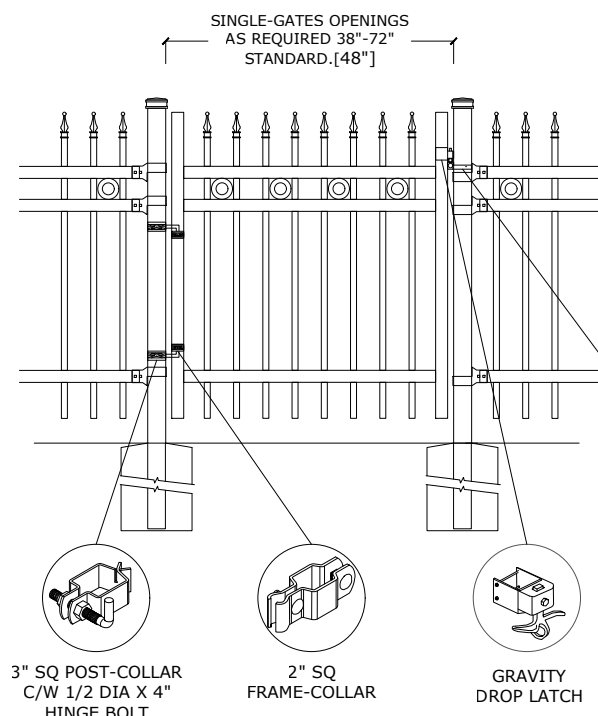

Medallion Fence

10651 KEELE STREET
MAPLE, ONTARIO L6A 3Y9
(T) 905-832-2922 || 1-800-794-1564 || (F) 905-832-1564
info@medallionfence.com || www.medallionfence.com

Medallion Fence

STYLE:
CAVALIER-DR-SF-REO-AL

SERIES:
HAWKSTON™

OPTIONAL CAST FINIAL

SPIRAL FINIAL (SF)

FLEUR DES LIS (FF)

BRACKET

MULTI-FUNCTIONAL
BRACKET

WOOD/MASONRY BRACKET

OPTIONAL POST CAPS

PYRAMID

BALL

SPIRAL

SWIVEL BRACKET

MULTI-FUNCTIONAL
SWIVEL BRACKET

WOOD/MASONRY SWIVEL
BRACKET

MATERIAL SPECIFICATIONS:

ALU-TUFF™
BY MEDALLION FENCE

PROTECTED BY

SPECIFICATIONS

TUBE COMPOSITION - POSTS , RAILS & PICKETS

- HIGH-STRENGTH EXTRUDED ALUMINUM ALLOY (6061-T4 & 6061-T6 TEMPER)
- ULTIMATE TENSILE STRENGTH: ≈ 290 MPA (T4), ≈ 339 MPA (T6)
- YIELD STRENGTH: ≈ 210 MPA (T4), ≈ 317 MPA (T6)
- ELONGATION: ≈ 8%-16% (T6), UP TO ~16%+ (T4) DEPENDING ON THICKNESS

MATERIAL DIMENSIONS

PICKET	1" x 1" (25mm x 25mm) .080 Wall
RAILS	2" x 2" [50mmx50mm] .125 Wall
POSTS REGULAR or BASE-PLATED	3" x 3" [76mm x 76mm] .188 Wall
OPTIONAL POST REGULAR or BASE-PLATED	Larger profiles available - contact Medallion Fence
UPRIGHTS	2" x 2" [50mmx50mm] .188 Wall

WELDS	Aluminum Mig Weld
FITTINGS	12 Gauge Stamp Forged Finish as below
FITTING FASTENERS	JS1000 Plated Finish as below
OPTIONAL FASTENER	Tamper Proof Nuts

FINISH

GRADE	Super Durable Polyester Powder Coat
OPTIONAL PRIMER	Zinc Rich Epoxy Powder Coat
OPTIONAL PRIMER (2)	E-Coat
STANDARD COLOUR	SEMI-GLOSS - BLACK
OTHER COLOURS	Green, Brown, White, Antique Silver
CUSTOM COLOURS	Per Specifications

STANDARD HEIGHTS	4'-3" 1295MM	5'-3" 1600MM	6'-3" 1905MM	7'-3" 2210MM	8'-3" 2514MM	9'-3" 2819MM	10'-3" 3124MM
	Custom heights are available (upon request)						

STANDARD GATES	Passage, Double Entry, Cantilever

STANDARD POST SETTING & PANEL WIDTH

FOR FENCE HEIGHTS	PANEL WIDTH	POST SPACING [OPENING]
Up to 6' [1829mm]	88 3/4" [2255MM]	91 1/2" [2324MM]
Over 6' [1829mm]	88 3/4" [2255MM]	91 1/2" [2324MM]