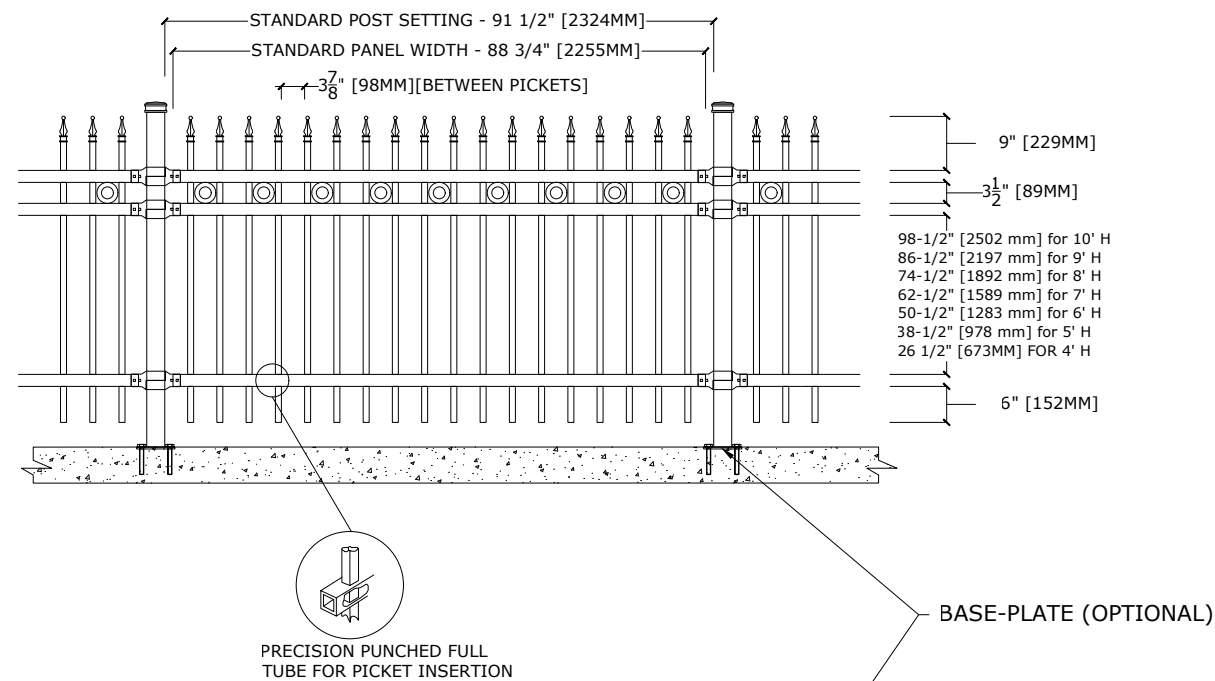

Medallion Fence

10651 KEELE STREET
MAPLE, ONTARIO L6A 3Y9
(T) 905-832-2922 || 1-800-794-1564 || (F) 905-832-1564
info@medallionfence.com || www.medallionfence.com

Medallion Fence

STYLE:
CAVALIER-DR-SF-REO-AL

SERIES:
HAWKSTON™

OPTIONAL CAST FINIAL

SPIRAL FINIAL (SF)

FLEUR DES LIS (FF)

BRACKET

MULTI-FUNCTIONAL
BRACKET

WOOD/MASONRY BRACKET

OPTIONAL POST CAPS

PYRAMID

BALL

SPIRAL

SWIVEL BRACKET

MULTI-FUNCTIONAL
SWIVEL BRACKET

WOOD/MASONRY SWIVEL
BRACKET

MATERIAL SPECIFICATIONS:

ALU-TUFF™
BY MEDALLION FENCE

PROTECTED BY

SPECIFICATIONS

TUBE COMPOSITION - POSTS , RAILS & PICKETS

- HIGH-STRENGTH EXTRUDED ALUMINUM ALLOY (6061-T4 & 6061-T6 TEMPER)
- ULTIMATE TENSILE STRENGTH: ≈ 290 MPA (T4), ≈ 339 MPA (T6)
- YIELD STRENGTH: ≈ 210 MPA (T4), ≈ 317 MPA (T6)
- ELONGATION: ≈ 8%-16% (T6), UP TO ~16%+ (T4) DEPENDING ON THICKNESS

MATERIAL DIMENSIONS

PICKET	1" x 1" (25mm x 25mm) .080 Wall
RAILS	2" x 2" [50mmx50mm] .125 Wall
POSTS REGULAR or BASE-PLATED	3" x 3" [76mm x 76mm] .188 Wall
OPTIONAL POST REGULAR or BASE-PLATED	Larger profiles available - contact Medallion Fence
UPRIGHTS	2" x 2" [50mmx50mm] .188 Wall

WELDS	Aluminum Mig Weld
FITTINGS	12 Gauge Stamp Forged Finish as below
FITTING FASTENERS	JS1000 Plated Finish as below
OPTIONAL FASTENER	Tamper Proof Nuts

FINISH

GRADE	Super Durable Polyester Powder Coat
OPTIONAL PRIMER	Zinc Rich Epoxy Powder Coat
OPTIONAL PRIMER (2)	E-Coat
STANDARD COLOUR	SEMI-GLOSS - BLACK
OTHER COLOURS	Green, Brown, White, Antique Silver
CUSTOM COLOURS	Per Specifications

STANDARD HEIGHTS	4'-3" 1295MM	5'-3" 1600MM	6'-3" 1905MM	7'-3" 2210MM	8'-3" 2514MM	9'-3" 2819MM	10'-3" 3124MM
	Custom heights are available (upon request)						

STANDARD GATES	Passage, Double Entry, Cantilever

STANDARD POST SETTING & PANEL WIDTH

FOR FENCE HEIGHTS	PANEL WIDTH	POST SPACING [OPENING]
Up to 6' [1829mm]	88 3/4" [2255MM]	91 1/2" [2324MM]
Over 6' [1829mm]	88 3/4" [2255MM]	91 1/2" [2324MM]