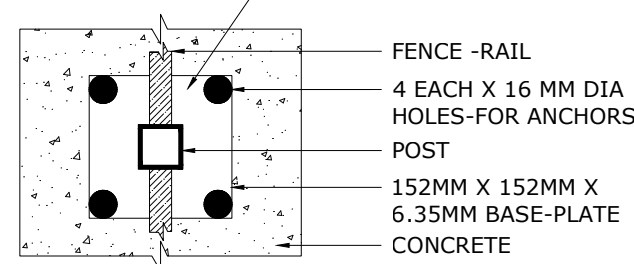

Medallion Fence

10651 KEELE STREET
MAPLE, ONTARIO L6A 3Y9
(T) 905-832-2922 || 1-800-794-1564 || (F) 905-832-1564
info@medallionfence.com || www.medallionfence.com

Medallion Fence

STYLE:
CAVALIER-DR-SF-REO-AL

SERIES:
HAWKSTON™

OPTIONAL CAST FINIAL

SPIRAL FINIAL (SF)

FLEUR DES LIS (FF)

BRACKET

MULTI-FUNCTIONAL
BRACKET

WOOD/MASONRY BRACKET

OPTIONAL POST CAPS

PYRAMID

BALL

SPIRAL

SWIVEL BRACKET

MULTI-FUNCTIONAL
SWIVEL BRACKET

WOOD/MASONRY SWIVEL
BRACKET

MATERIAL SPECIFICATIONS:

ALU-TUFF™
BY MEDALLION FENCE

PROTECTED BY

SPECIFICATIONS

TUBE COMPOSITION - POSTS , RAILS & PICKETS

- HIGH-STRENGTH EXTRUDED ALUMINUM ALLOY (6061-T4 & 6061-T6 TEMPER)
- ULTIMATE TENSILE STRENGTH: ≈ 290 MPA (T4), ≈ 339 MPA (T6)
- YIELD STRENGTH: ≈ 210 MPA (T4), ≈ 317 MPA (T6)
- ELONGATION: ≈ 8%-16% (T6), UP TO ~16%+ (T4) DEPENDING ON THICKNESS

MATERIAL DIMENSIONS

PICKET	1" x 1" (25mm x 25mm) .080 Wall
RAILS	2" x 2" [50mmx50mm] .125 Wall
POSTS REGULAR or BASE-PLATED	3" x 3" [76mm x 76mm] .188 Wall
OPTIONAL POST REGULAR or BASE-PLATED	Larger profiles available - contact Medallion Fence
UPRIGHTS	2" x 2" [50mmx50mm] .188 Wall

WELDS	Aluminum Mig Weld
FITTINGS	12 Gauge Stamp Forged Finish as below
FITTING FASTENERS	JS1000 Plated Finish as below
OPTIONAL FASTENER	Tamper Proof Nuts

FINISH

GRADE	Super Durable Polyester Powder Coat
OPTIONAL PRIMER	Zinc Rich Epoxy Powder Coat
OPTIONAL PRIMER (2)	E-Coat
STANDARD COLOUR	SEMI-GLOSS - BLACK
OTHER COLOURS	Green, Brown, White, Antique Silver
CUSTOM COLOURS	Per Specifications

STANDARD HEIGHTS	4'-3" 1295MM	5'-3" 1600MM	6'-3" 1905MM	7'-3" 2210MM	8'-3" 2514MM	9'-3" 2819MM	10'-3" 3124MM
	Custom heights are available (upon request)						

STANDARD GATES	Passage, Double Entry, Cantilever

STANDARD POST SETTING & PANEL WIDTH

FOR FENCE HEIGHTS	PANEL WIDTH	POST SPACING [OPENING]
Up to 6' [1829mm]	88 3/4" [2255MM]	91 1/2" [2324MM]
Over 6' [1829mm]	88 3/4" [2255MM]	91 1/2" [2324MM]