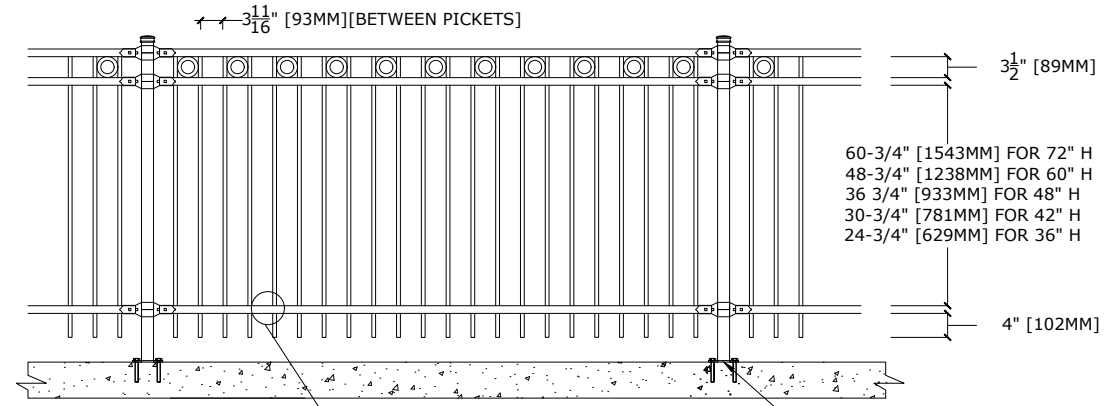

SERIES:
FAIRMONT™

SINGLE-GATES OPENINGS
 AS REQUIRED 36", 48"
 OR 60" STANDARD

STANDARD POST SETTING - 94" [2388MM]
 STANDARD PANEL WIDTH - 92" [2337MM]

BASE-PLATE (OPTIONAL)

DOUBLE-GATES OPENINGS AS
 REQUIRED 72", 96" OR 120"
 STANDARD

MATERIAL DIMENSIONS

PICKET	5/8" x 5/8" (16mm x 16mm) .065 Wall
RAILS	1-1/4" x 1-1/4" (32mm x 32mm) .080 Wall
POSTS REGULAR or BASE-PLATED	2" x 2" (51mm x 51mm) .125 Wall
OPTIONAL POST REGULAR or BASE-PLATED	2-1/2" x 2-1/2" (64mmx64mm) .125 Wall
UPRIGHTS	1-1/4" x 1-1/4" (32mm x 32mm) .125 Wall

STANDARD HEIGHTS	36' 914mm	42' 1067mm	48' 1219mm	60' 1524mm	72' 1892mm
	Custom heights are available (upon request)				

STANDARD GATES	Passage, Double Entry, Cantilever
----------------	-----------------------------------

STANDARD POST SETTING & PANEL WIDTH

FOR FENCE HEIGHTS	PANEL WIDTH	POST SPACING [OPENING]
Up to 6' [1829mm]	92" [2337MM]	94" [2388 MM]
Over 6' [1829mm]	NA	