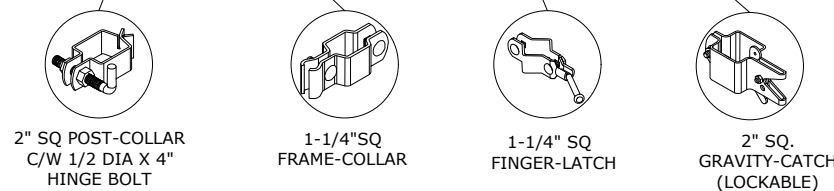

SERIES:
FAIRMONT™

SINGLE-GATES OPENINGS
 AS REQUIRED 36", 48"
 OR 60" STANDARD

STANDARD POST SETTING - 94" [2388MM]
 STANDARD PANEL WIDTH - 92" [2337MM]

BASE-PLATE (OPTIONAL)

DOUBLE-GATES OPENINGS AS
 REQUIRED 72", 96" OR 120"
 STANDARD