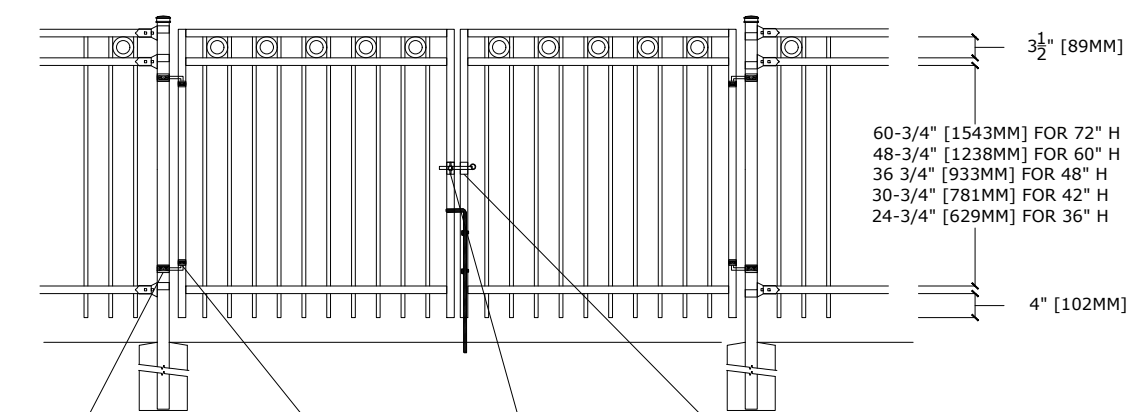

SERIES:
FAIRMONT™

SINGLE-GATES OPENINGS
 AS REQUIRED 36", 48"
 OR 60" STANDARD

STANDARD POST SETTING - 94" [2388MM]
 STANDARD PANEL WIDTH - 92" [2337MM]

BASE-PLATE (OPTIONAL)

DOUBLE-GATES OPENINGS AS
 REQUIRED 72", 96" OR 120"
 STANDARD

MATERIAL DIMENSIONS

PICKET	5/8" x 5/8" (16mm x 16mm) .065 Wall
RAILS	1-1/4" x 1-1/4" (32mm x 32mm) .080 Wall
POSTS REGULAR or BASE-PLATED	2" x 2" (51mm x 51mm) .125 Wall
OPTIONAL POST REGULAR or BASE-PLATED	2-1/2" x 2-1/2" (64mmx64mm) .125 Wall
UPRIGHTS	1-1/4" x 1-1/4" (32mm x 32mm) .125 Wall

STANDARD HEIGHTS	36' 914mm	42' 1067mm	48' 1219mm	60' 1524mm	72' 1892mm
	Custom heights are available (upon request)				

STANDARD GATES	Passage, Double Entry, Cantilever
----------------	-----------------------------------

STANDARD POST SETTING & PANEL WIDTH

FOR FENCE HEIGHTS	PANEL WIDTH	POST SPACING [OPENING]
Up to 6' [1829mm]	92" [2337MM]	94" [2388 MM]
Over 6' [1829mm]	NA	