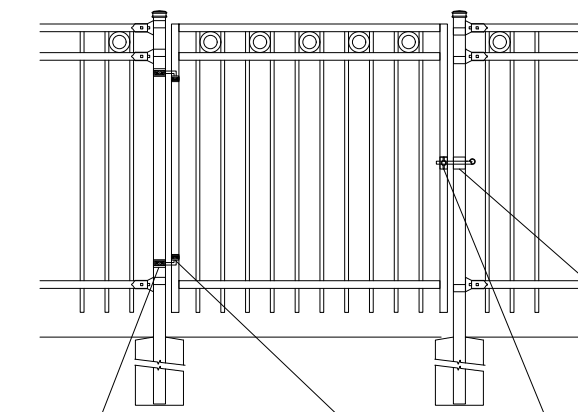

SERIES:
FAIRMONT™

SINGLE-GATES OPENINGS
 AS REQUIRED 36", 48"
 OR 60" STANDARD

STANDARD POST SETTING - 94" [2388MM]
 STANDARD PANEL WIDTH - 92" [2337MM]

BASE-PLATE (OPTIONAL)

DOUBLE-GATES OPENINGS AS
 REQUIRED 72", 96" OR 120"
 STANDARD

STANDARD HEIGHTS	36' 914mm	42' 1067mm	48' 1219mm	60' 1524mm	72' 1892mm
	Custom heights are available (upon request)				

STANDARD GATES	Passage, Double Entry, Cantilever
----------------	-----------------------------------

STANDARD POST SETTING & PANEL WIDTH

FOR FENCE HEIGHTS	PANEL WIDTH	POST SPACING [OPENING]
Up to 6' [1829mm]	92" [2337MM]	94" [2388 MM]
Over 6' [1829mm]	NA	