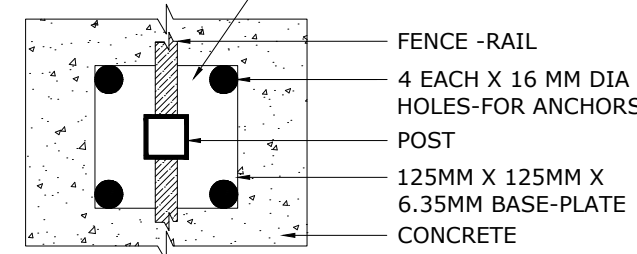

SERIES:
FAIRMONT™

SINGLE-GATES OPENINGS
 AS REQUIRED 36", 48"
 OR 60" STANDARD

STANDARD POST SETTING - 94" [2388MM]
 STANDARD PANEL WIDTH - 92" [2337MM]

BASE-PLATE (OPTIONAL)

DOUBLE-GATES OPENINGS AS
 REQUIRED 72", 96" OR 120"
 STANDARD

MATERIAL DIMENSIONS

PICKET	5/8" x 5/8" (16mm x 16mm) .065 Wall
RAILS	1-1/4" x 1-1/4" (32mm x 32mm) .080 Wall
POSTS REGULAR or BASE-PLATED	2" x 2" (51mm x 51mm) .125 Wall
OPTIONAL POST REGULAR or BASE-PLATED	2-1/2" x 2-1/2" (64mmx64mm) .125 Wall
UPRIGHTS	1-1/4" x 1-1/4" (32mm x 32mm) .125 Wall

STANDARD POST SETTING & PANEL WIDTH

FOR FENCE HEIGHTS	PANEL WIDTH	POST SPACING [OPENING]
Up to 6' [1829mm]	92" [2337MM]	94" [2388 MM]
Over 6' [1829mm]	NA	