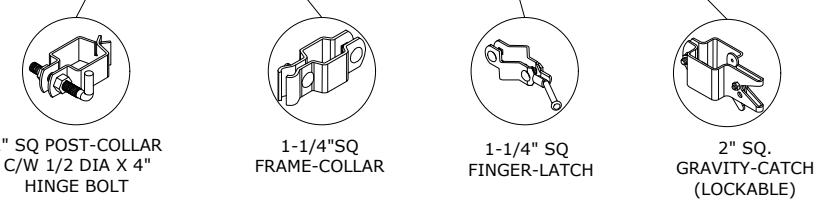

SERIES:
FAIRMONT™

SINGLE-GATES OPENINGS
 AS REQUIRED 36", 48"
 OR 60" STANDARD

STANDARD POST SETTING - 94" [2388MM]
 STANDARD PANEL WIDTH - 92" [2337MM]

BASE-PLATE (OPTIONAL)

DOUBLE-GATES OPENINGS AS
 REQUIRED 72", 96" OR 120"
 STANDARD