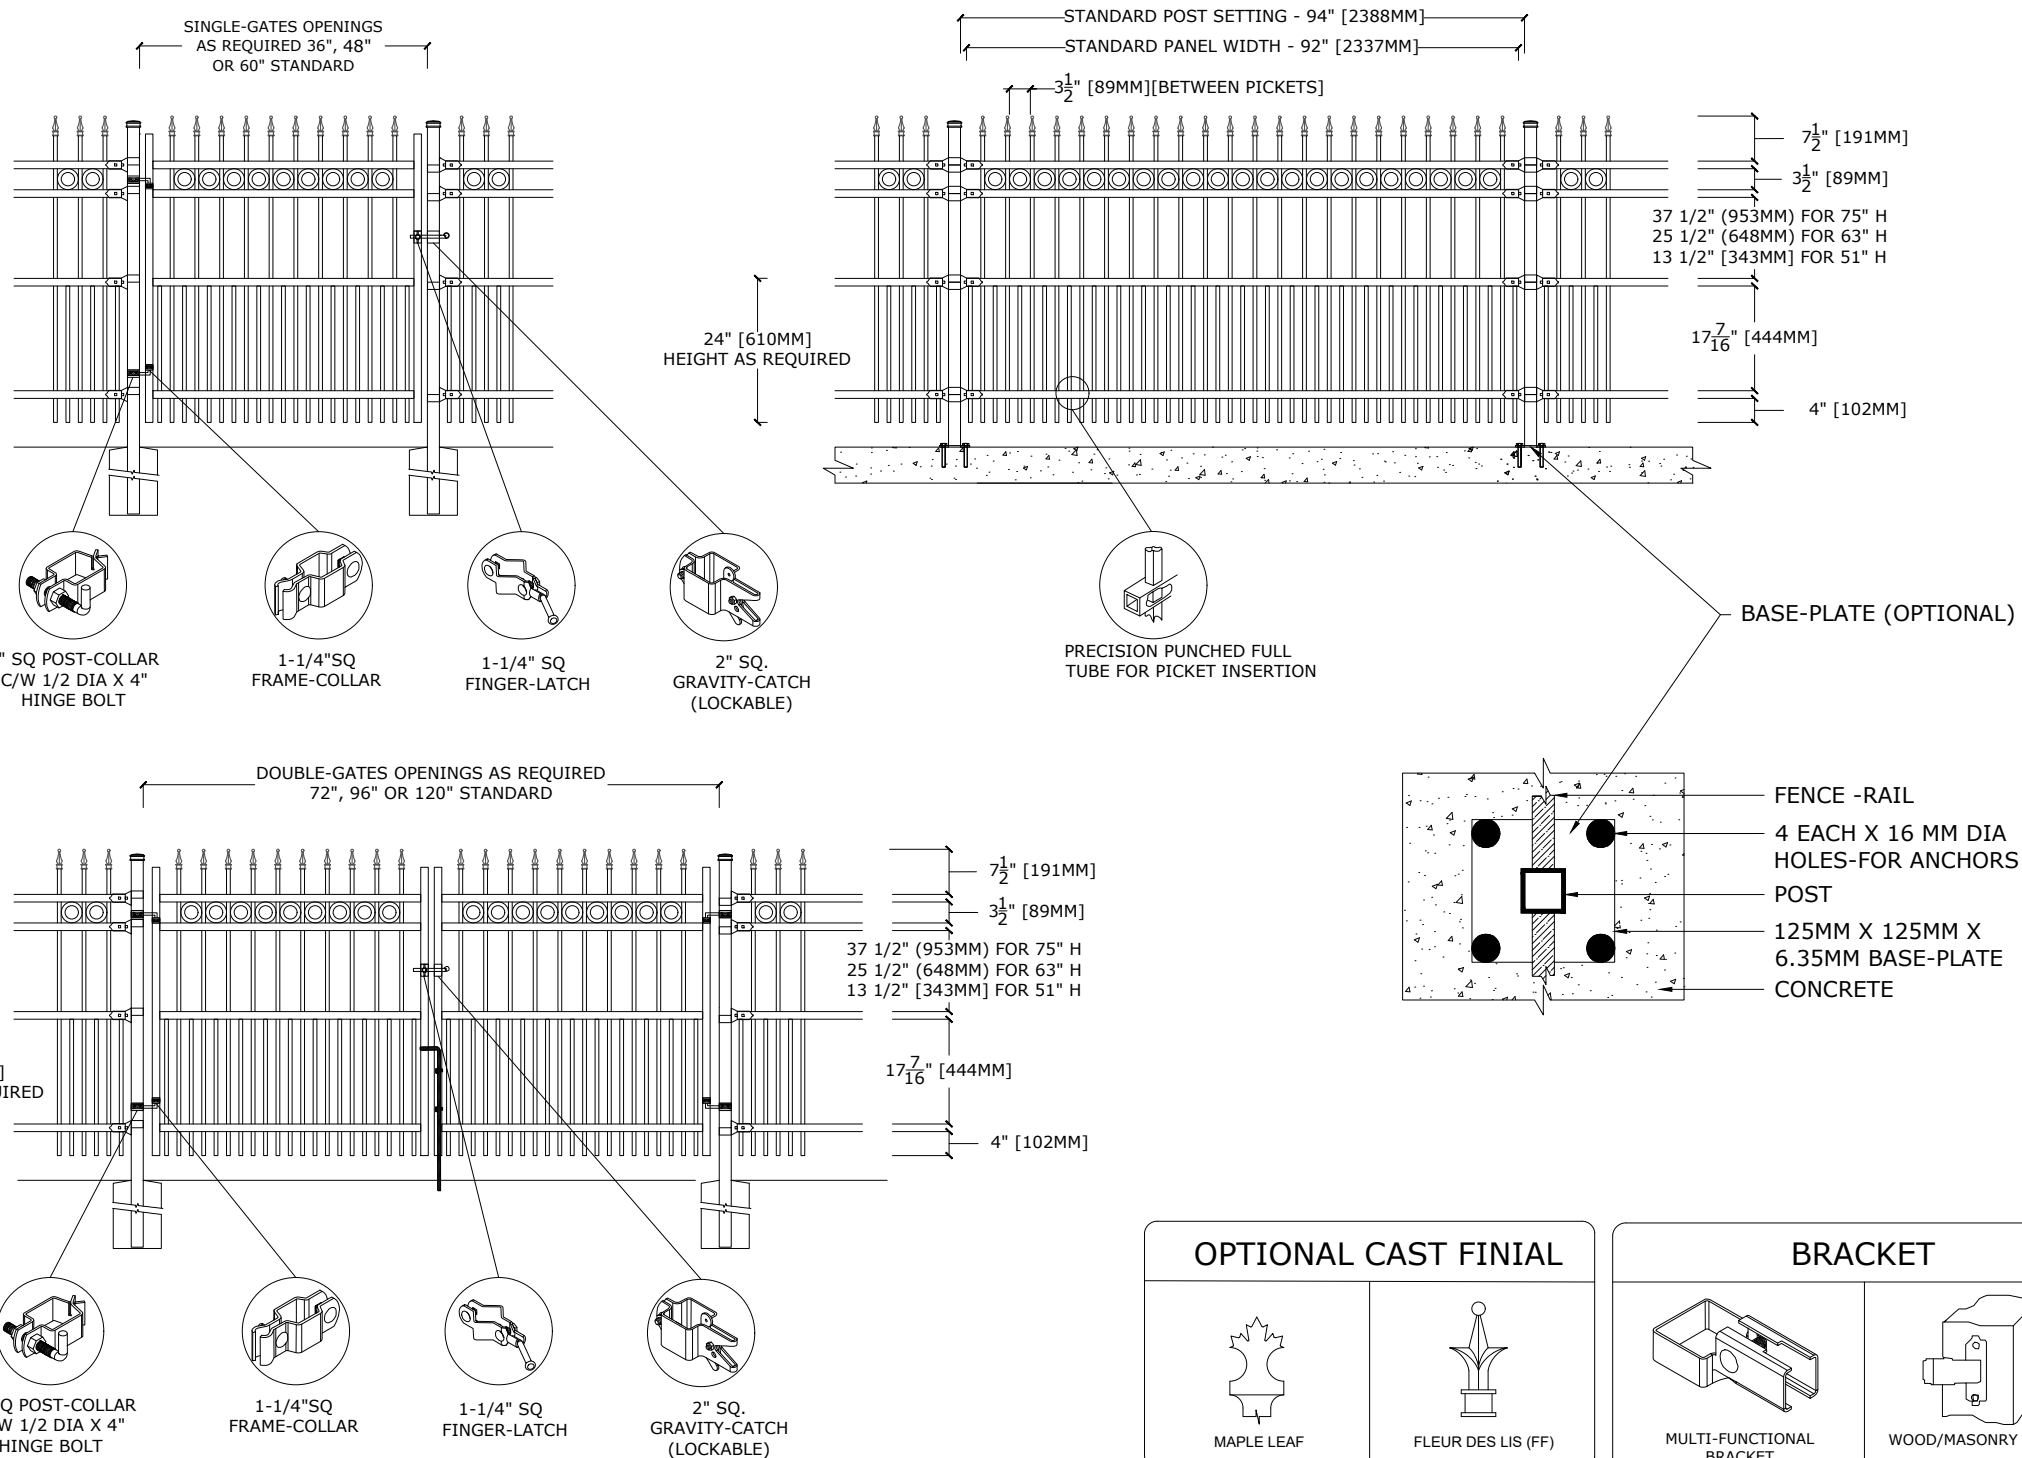

SERIES:
FAIRMONT™

MATERIAL SPECIFICATIONS:

ALU-TUFF™
 BY MEDALLION FENCE

PROTECTED BY

OPTIONAL POST CAPS

PYRAMID

BALL

SPIRAL

WOOD/MASONRY BRACKET

SPECIFICATIONS

TUBE COMPOSITION - POSTS , RAILS & PICKETS

- HIGH-STRENGTH EXTRUDED ALUMINUM ALLOY (6061-T4 & 6061-T6 TEMPERS)
- ULTIMATE TENSILE STRENGTH: ≈ 290 MPA (T4), ≈ 339 MPA (T6)
- YIELD STRENGTH: ≈ 210 MPA (T4), ≈ 317 MPA (T6)
- ELONGATION: ≈ 8%-16% (T6), UP TO ~16%+ (T4) DEPENDING ON THICKNESS

MATERIAL DIMENSIONS

PICKET	5/8" x 5/8" (16mm x 16mm) .065 Wall
RAILS	1-1/4" x 1-1/4" (32mm x 32mm) .080 Wall
POSTS REGULAR or BASE-PLATED	2" x 2" (51mm x 51mm) .125 Wall
OPTIONAL POST REGULAR or BASE-PLATED	2-1/2" x 2-1/2" (64mmx64mm) .125 Wall
UPRIGHTS	1-1/4" x 1-1/4" (32mm x 32mm) .125 Wall

STANDARD POST SETTING & PANEL WIDTH

FOR FENCE HEIGHTS	PANEL WIDTH	POST SPACING [OPENING]
Up to 6' [1829mm]	92" [2337MM]	94" [2388 MM]
Over 6' [1829mm]	NA	