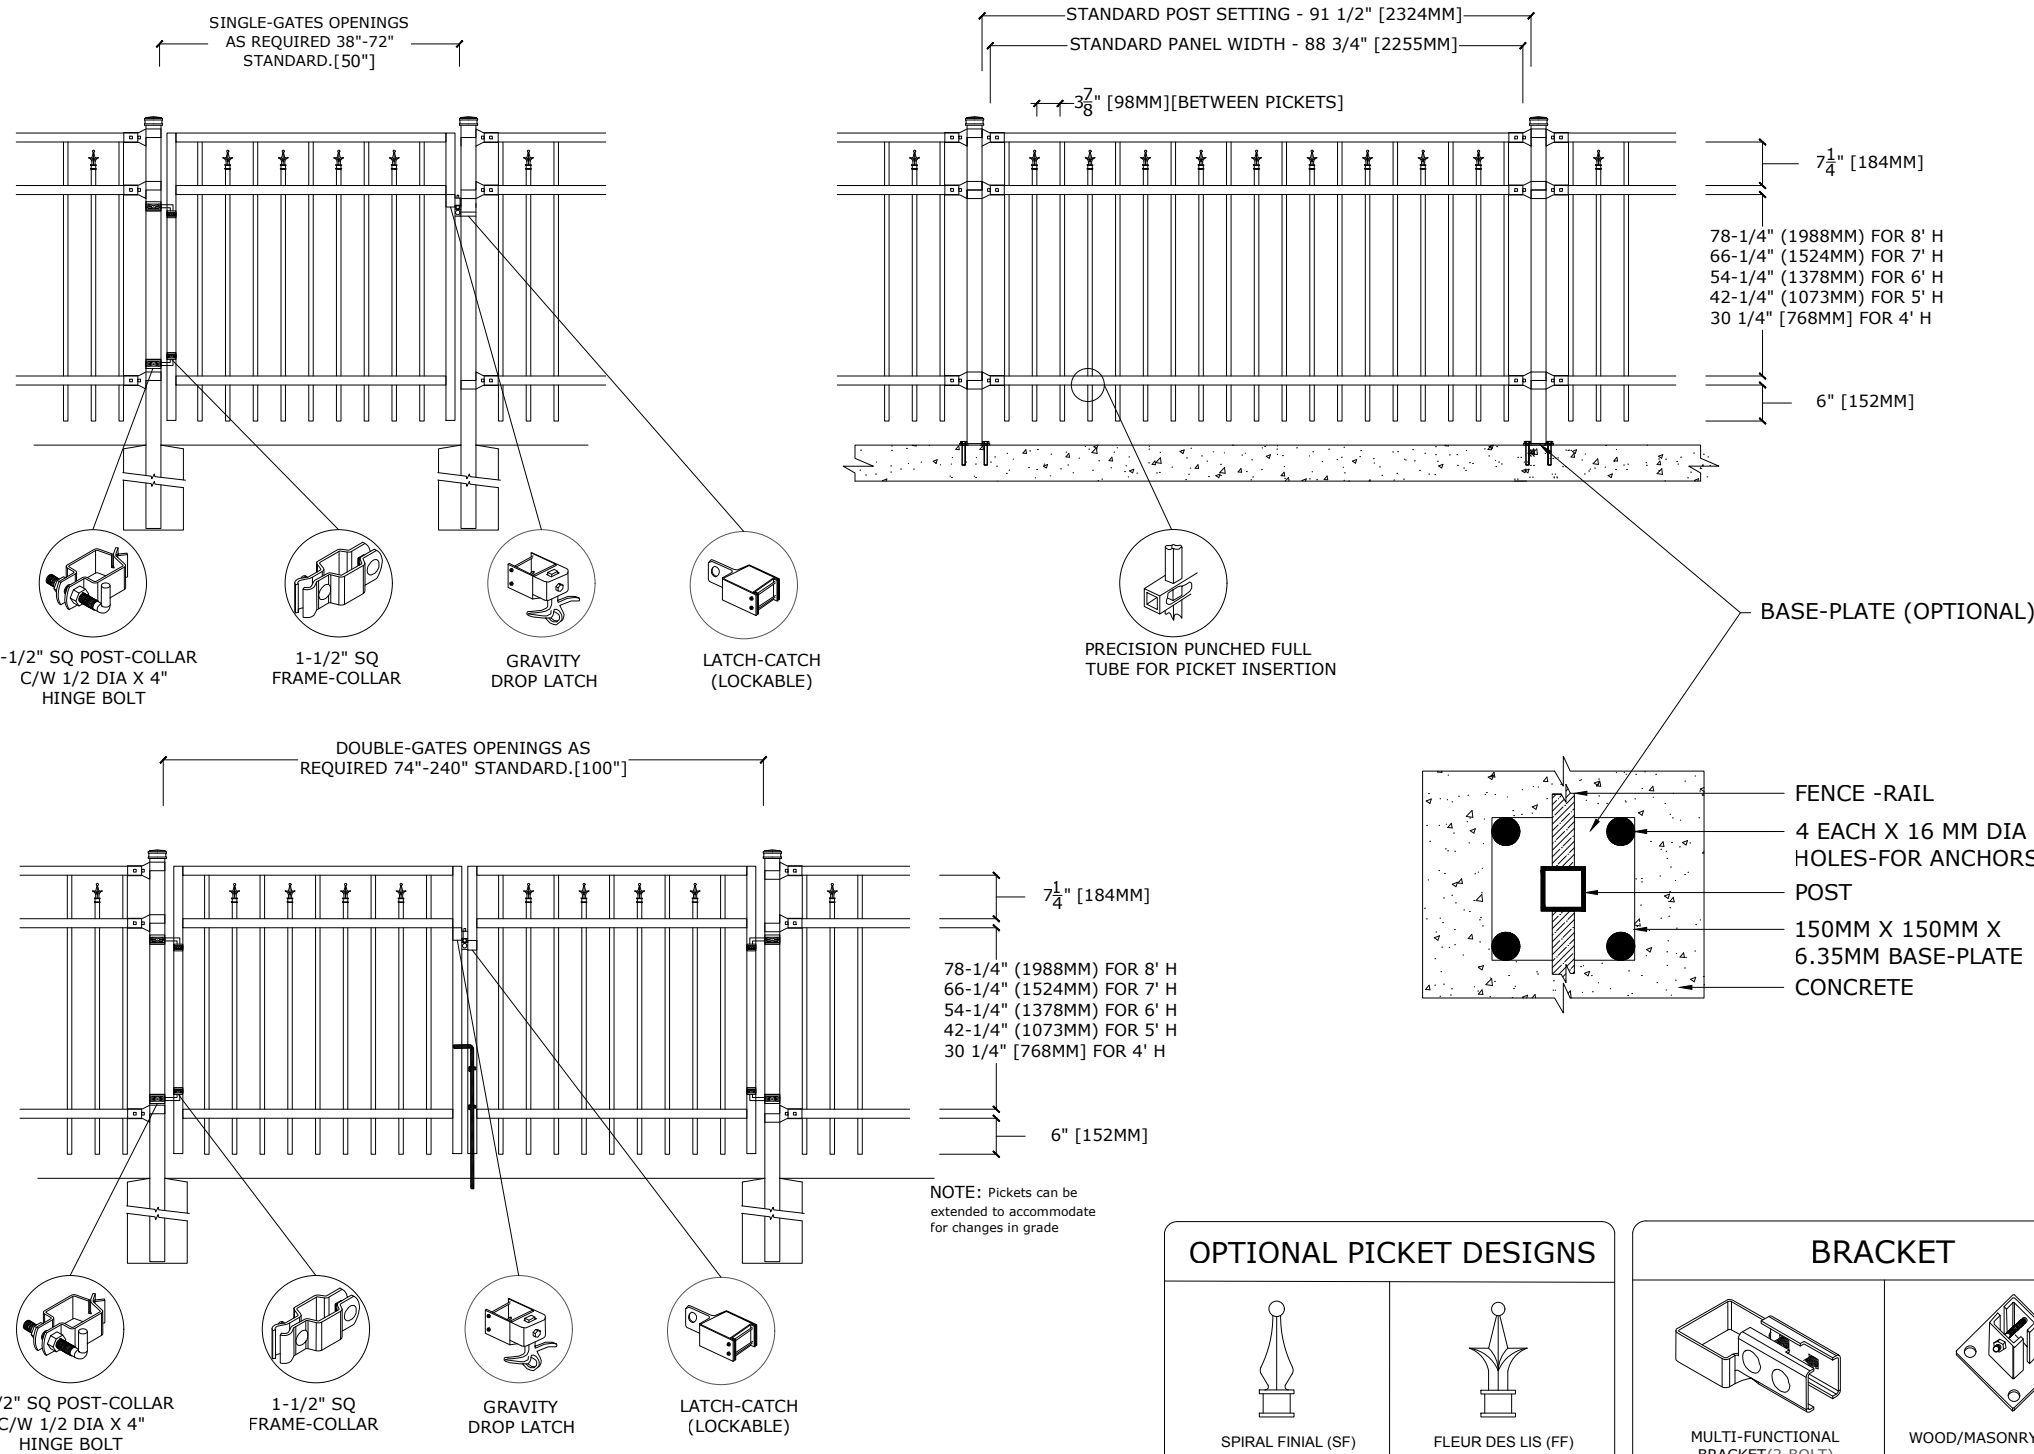

MATERIAL DIMENSIONS

PICKET	3/4" x 3/4" (19mm x 19mm) .065 Wall
RAILS	1-1/2" x 1-1/2" (38mm x 38mm) .080 Wall
POSTS REGULAR or BASE-PLATED	2-1/2" x 2-1/2" (64mm x 64mm) .100 Wall
OPTIONAL POST REGULAR or BASE-PLATED	3" x 3" (76mm x 76mm) .188 Wall requires cast aluminum mounting bracket
UPRIGHTS	1-1/2" x 1-1/2" (38mm x 38mm) .100 Wall

STANDARD HEIGHTS	4' 1219mm	5' 1524mm	6' 1829mm	7' 2134mm	8' 2438mm
	Custom heights are available (upon request)				

STANDARD GATES	Passage, Double Entry, Cantilever
----------------	-----------------------------------

STANDARD POST SETTING & PANEL WIDTH

FOR FENCE HEIGHTS	PANEL WIDTH	POST SPACING [OPENING]
Up to 6' [1829mm]	88 3/4" [2267MM]	91 1/2" [2324 MM]
Over 6' [1829mm]	88 3/4" [2267MM]	91 1/2" [2324 MM]

MATERIAL SPECIFICATIONS: