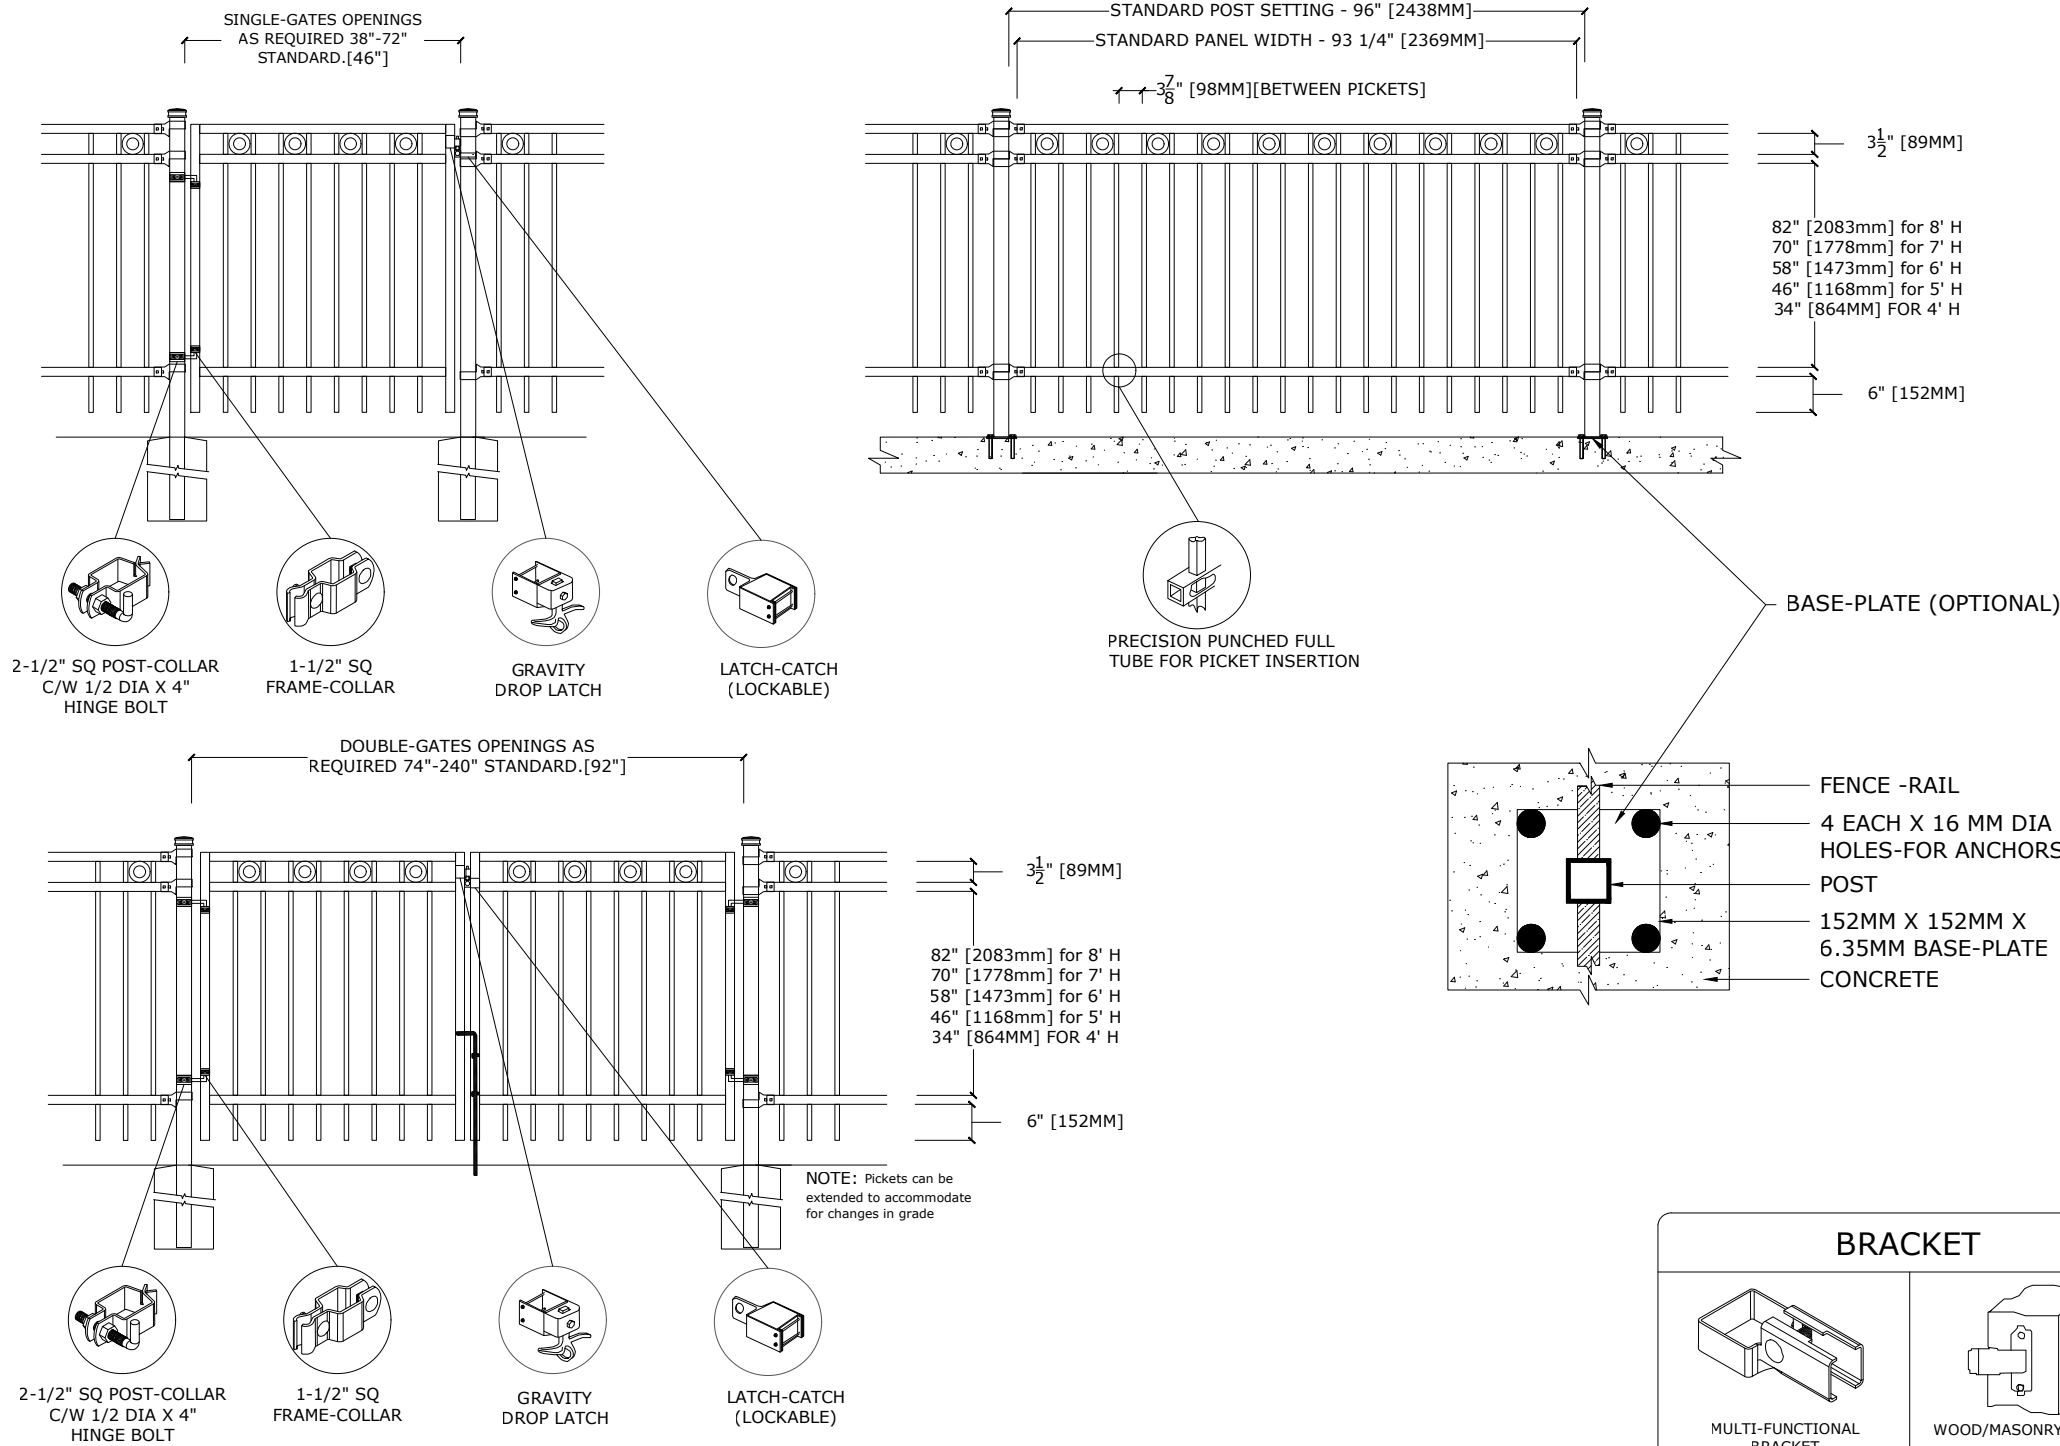

## SPECIFICATIONS

## MATERIAL DIMENSIONS

PICKET	3/4" x 3/4" (19mm x 19mm) .065 Wall
RAILS	1-1/2" x 1-1/2" (38mm x 38mm) .080 Wall
POSTS REGULAR or BASE-PLATED	2-1/2" x 2-1/2" (64mm x 64mm) .100 Wall
OPTIONAL POST REGULAR or BASE-PLATED	3" x 3" (76mm x 76mm) .188 Wall requires cast aluminum mounting bracket
UPRIGHTS	1-1/2" x 1-1/2" (38mm x 38mm) .100 Wall

<b>STANDARD HEIGHTS</b>	4' 1219mm	5' 1524mm	6' 1892mm	7' 2134mm	8' 2438mm
	Custom heights are available (upon request)				

STANDARD GATES	Passage, Double Entry, Cantilever
----------------	-----------------------------------

### STANDARD POST SETTING & PANEL WIDTH

FOR FENCE HEIGHTS	PANEL WIDTH	POST SPACING [OPENING]
Up to 6' [1829mm]	93 1/4" [2369MM]	96" [2438 MM]
Over 6' [1829mm]	93 1/4" [2369MM]	96" [2438 MM]