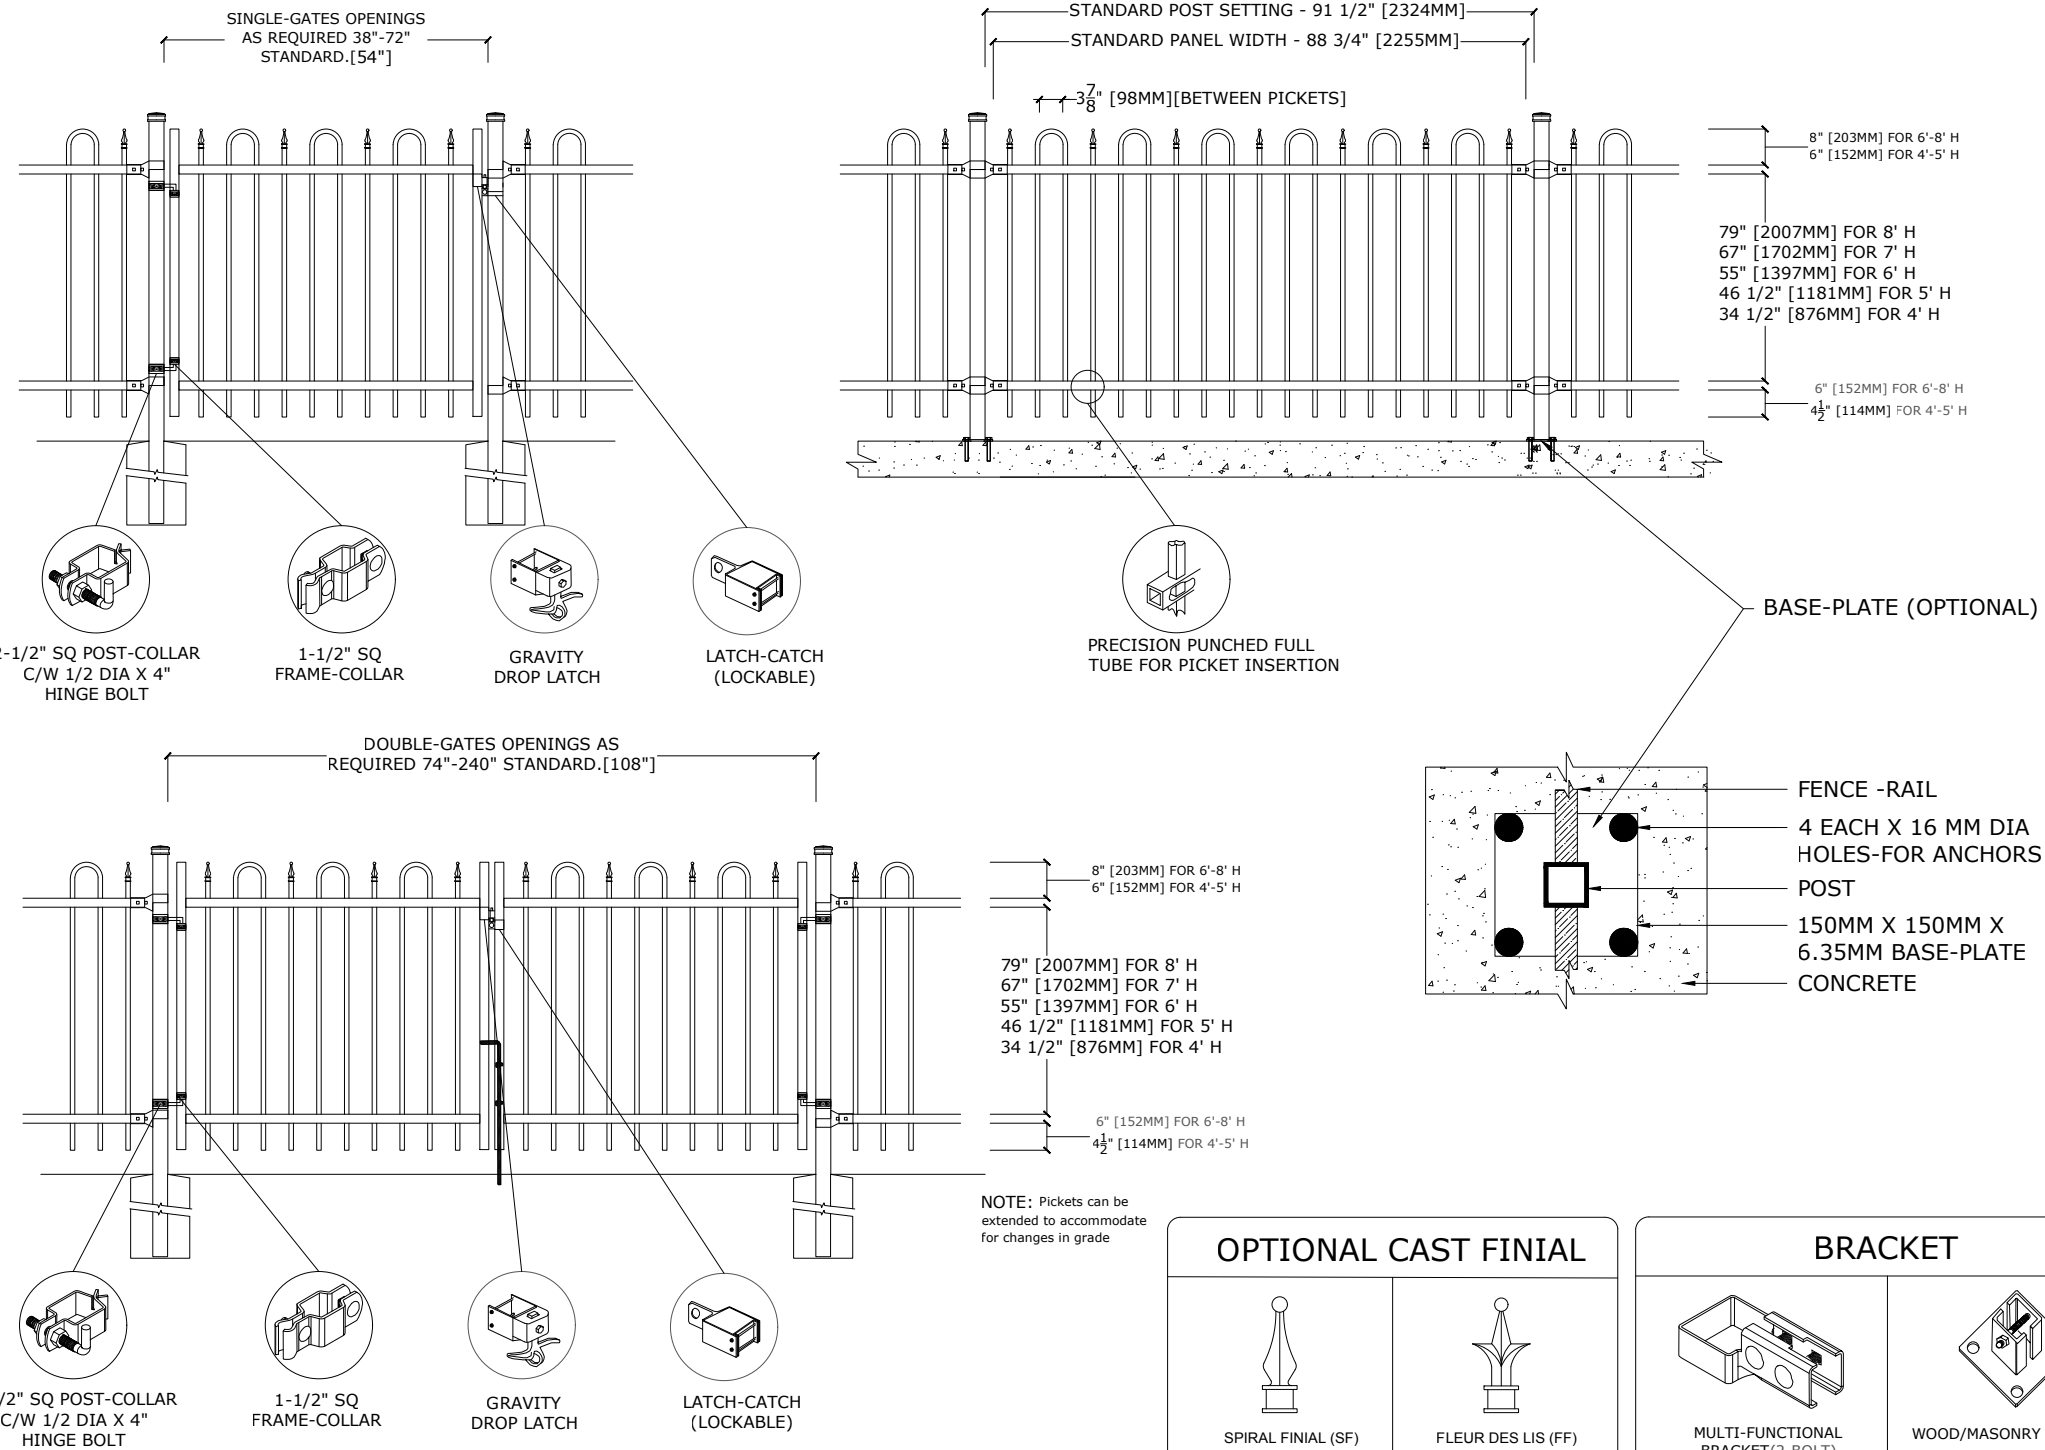

SPECIFICATIONS

TUBE COMPOSITION - POSTS , RAILS & PICKETS

- HIGH-STRENGTH EXTRUDED ALUMINUM ALLOY (6061-T4 & 6061-T6 TEMPERS)
- ULTIMATE TENSILE STRENGTH: ≈ 290 MPA (T4), ≈ 339 MPA (T6)
- YIELD STRENGTH: ≈ 210 MPA (T4), ≈ 317 MPA (T6)
- ELONGATION: ≈ 8%-16% (T6), UP TO ~16%+ (T4) DEPENDING ON THICKNESS

MATERIAL DIMENSIONS

PICKET	3/4" x 3/4" (19mm x 19mm) .065 Wall
RAILS	1-1/2" x 1-1/2" (38mm x 38mm) .080 Wall
POSTS REGULAR or BASE-PLATED	2-1/2" x 2-1/2" (64mm x 64mm) .100 Wall
OPTIONAL POST REGULAR or BASE-PLATED	3" x 3" (76mm x 76mm) .188 Wall requires cast aluminum mounting bracket
UPRIGHTS	1-1/2" x 1-1/2" (38mm x 38mm) .100 Wall

STANDARD HEIGHTS	4' 1219mm	5' 1524mm	6' 1892mm	7' 2134mm	8' 2438mm
	Custom heights are available (upon request)				

STANDARD GATES	Passage, Double Entry, Cantilever
----------------	-----------------------------------

STANDARD POST SETTING & PANEL WIDTH

FOR FENCE HEIGHTS	PANEL WIDTH	POST SPACING [OPENING]
Up to 6' [1829mm]	88 3/4" [2255MM]	91 1/2" [2324MM]
Over 6' [1829mm]	88 3/4" [2255MM]	91 1/2" [2324MM]

MATERIAL SPECIFICATIONS: