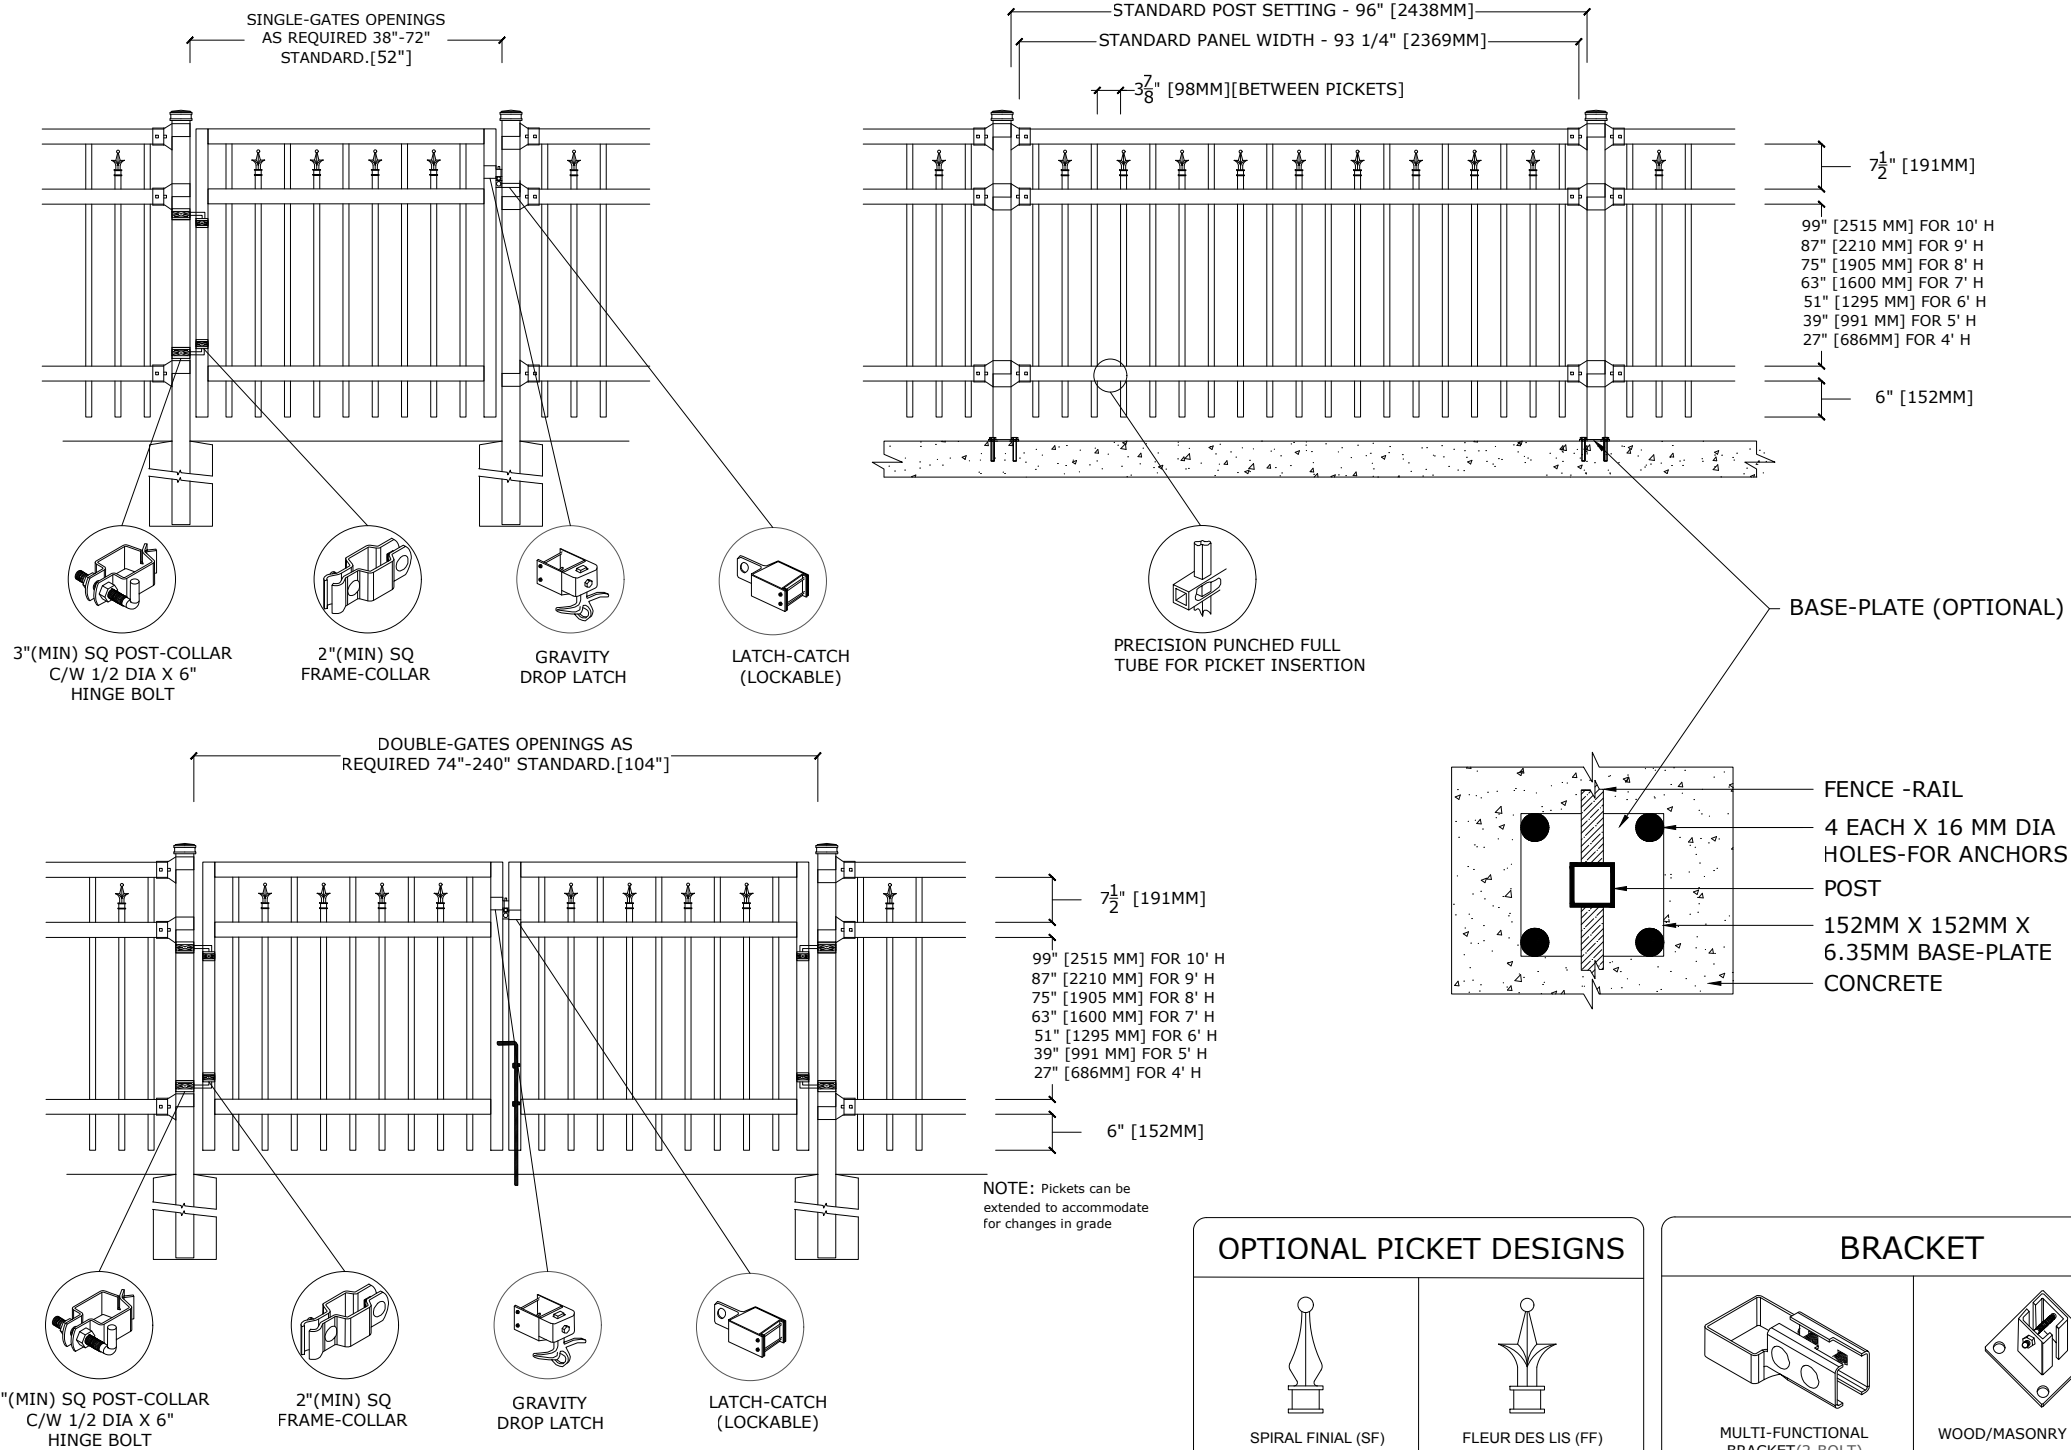

SPECIFICATIONS

TUBE COMPOSITION - POSTS , RAILS & PICKETS

- MINIMUM YIELD STRENGTH: 45 KSI (310 MPA)
- MINIMUM TENSILE STRENGTH: 55 KSI (380 MPA)
- ASTM A787 (TUBE)
- TUBE MANUFACTURED FROM PRE-COATED ALUMINUM-ZINC COATED STEEL WITH COATING DESIGNATION AZ50 CONFORMING TO ASTM A792/A792M

MATERIAL DIMENSIONS

PICKET	1" x 1" (25mm x 25mm) 16GA
RAILS	2-1/2" x 1-1/2" (64mm x 38mm) 16 GA
POSTS REGULAR or BASE-PLATED	3" x 3" [76mm x 76mm] 11 GA or 14 GA
OPTIONAL POST REGULAR or BASE-PLATED	4" x 4" (102mmx102mm) 11 GA
UPRIGHTS	2" x 2" [51mm x 51mm] 14GA

STANDARD HEIGHTS	4'	5'	6'	7'	8'	9'	10'
	1219MM	1524MM	1892MM	2134MM	2438MM	2743MM	3048MM
Custom heights are available (upon request)							

STANDARD GATES	Passage, Double Entry, Cantilever
----------------	-----------------------------------

STANDARD POST SETTING & PANEL WIDTH

FOR FENCE HEIGHTS	PANEL WIDTH	POST SPACING [OPENING]
Up to 6' [1829mm]	93 1/4" [2369MM]	96" [2438 MM]
Over 6' [1829mm]	93 1/4" [2369MM]	96" [2438 MM]

MATERIAL SPECIFICATIONS: