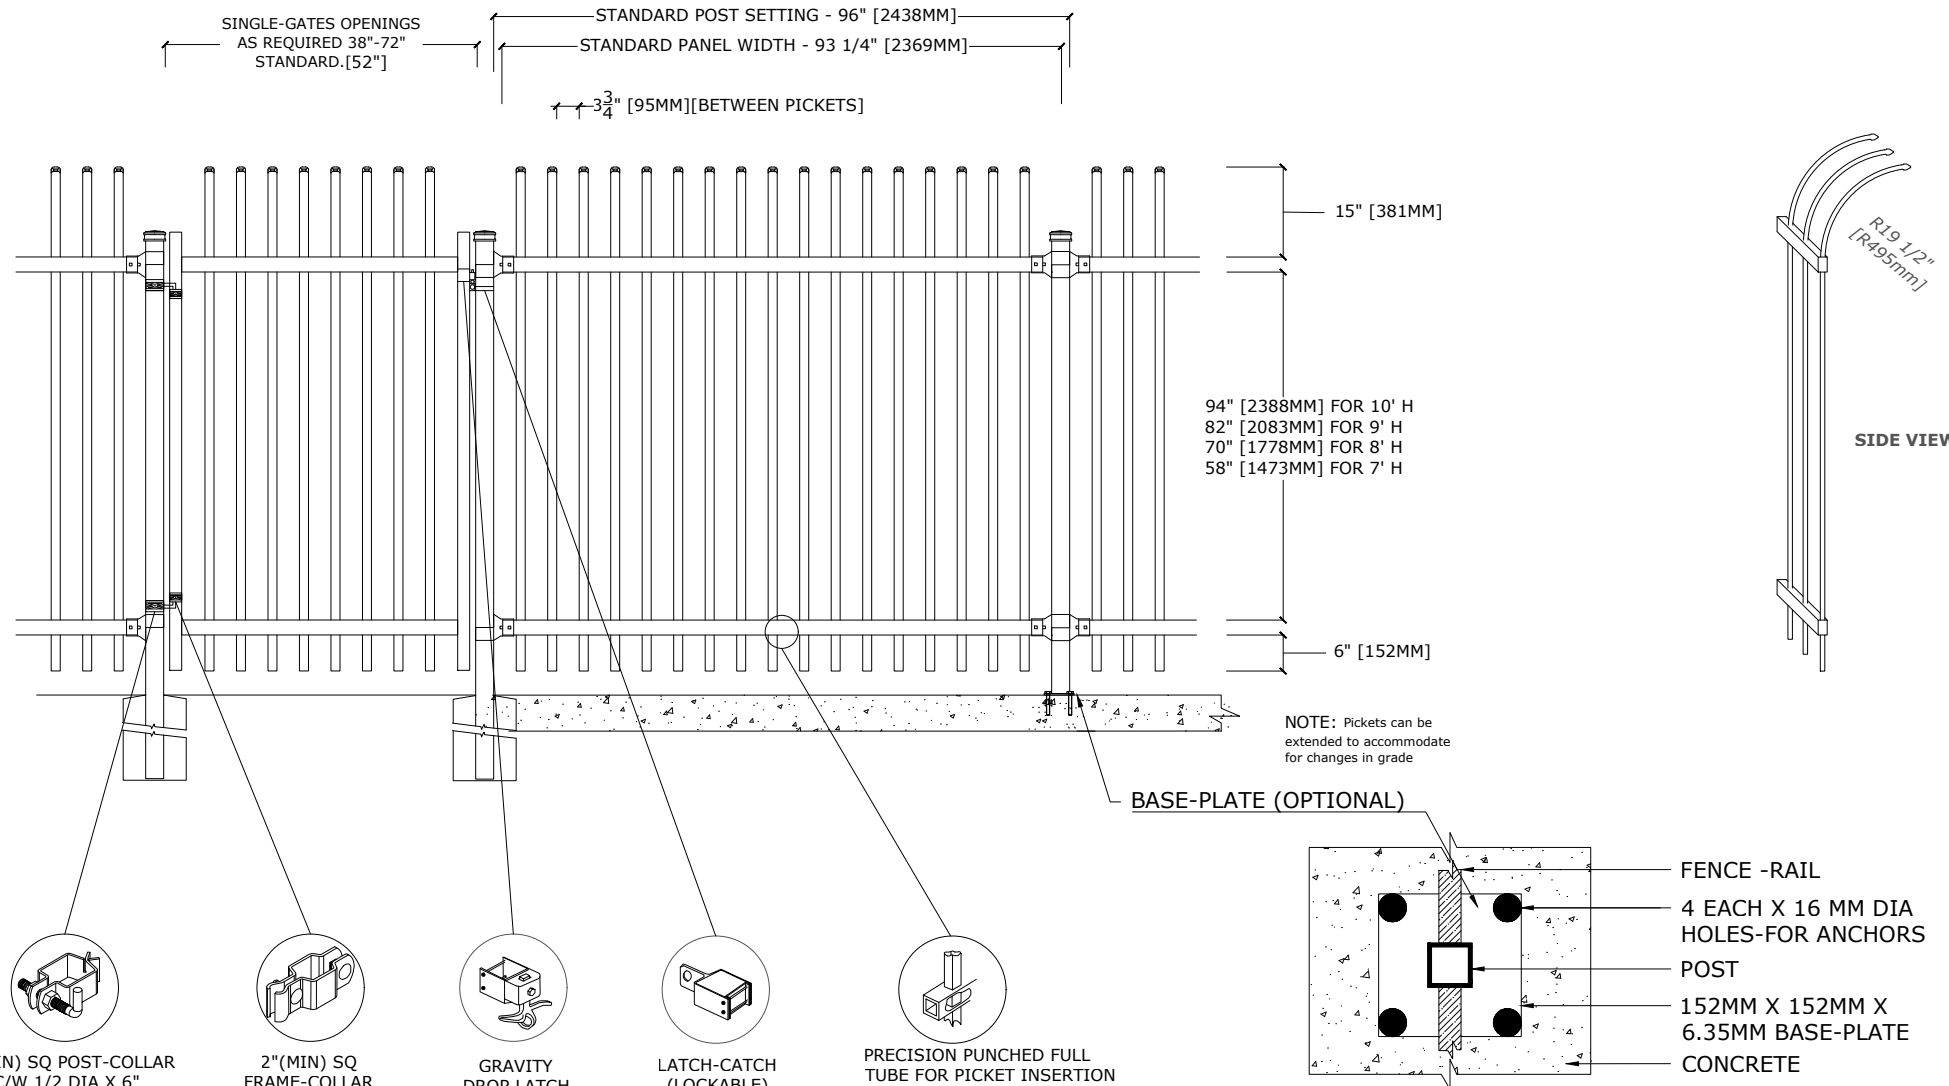

MATERIAL DIMENSIONS

PICKET	1-1/2" x 3/4" (38mm x 19mm) 16GA
RAILS	2-1/2" x 1-1/2" (64mm x 38mm) 16 GA
POSTS REGULAR or BASE-PLATED	3" x 3" [76mm x 76mm] 14 GA
OPTIONAL POST REGULAR or BASE-PLATED	3" x 3" (76mmx76mm) 11 GA 4" x 4" (102mmx102mm) 11GA
UPRIGHTS	2" x 2" [51mm x 51mm] 14GA

STANDARD HEIGHTS	7' 2134MM	8' 2438MM	9' 2743MM	10' 3048MM
	Custom heights are available (upon request)			

STANDARD GATES	Passage, Double Entry, Cantilever
----------------	-----------------------------------

STANDARD POST SETTING & PANEL WIDTH

FOR FENCE HEIGHTS	PANEL WIDTH	POST SPACING [OPENING]
Up to 6' [1829mm]	NA	
Over 6' [1829mm]	90" [2286MM]	93" [2362MM]

- 3"(MIN) SQ POST-COLLAR C/W 1/2 DIA X 6" HINGE BOLT
- 2"(MIN) SQ FRAME-COLLAR
- GRAVITY DROP LATCH
- LATCH-CATCH (LOCKABLE)
- PRECISION PUNCHED FULL TUBE FOR PICKET INSERTION