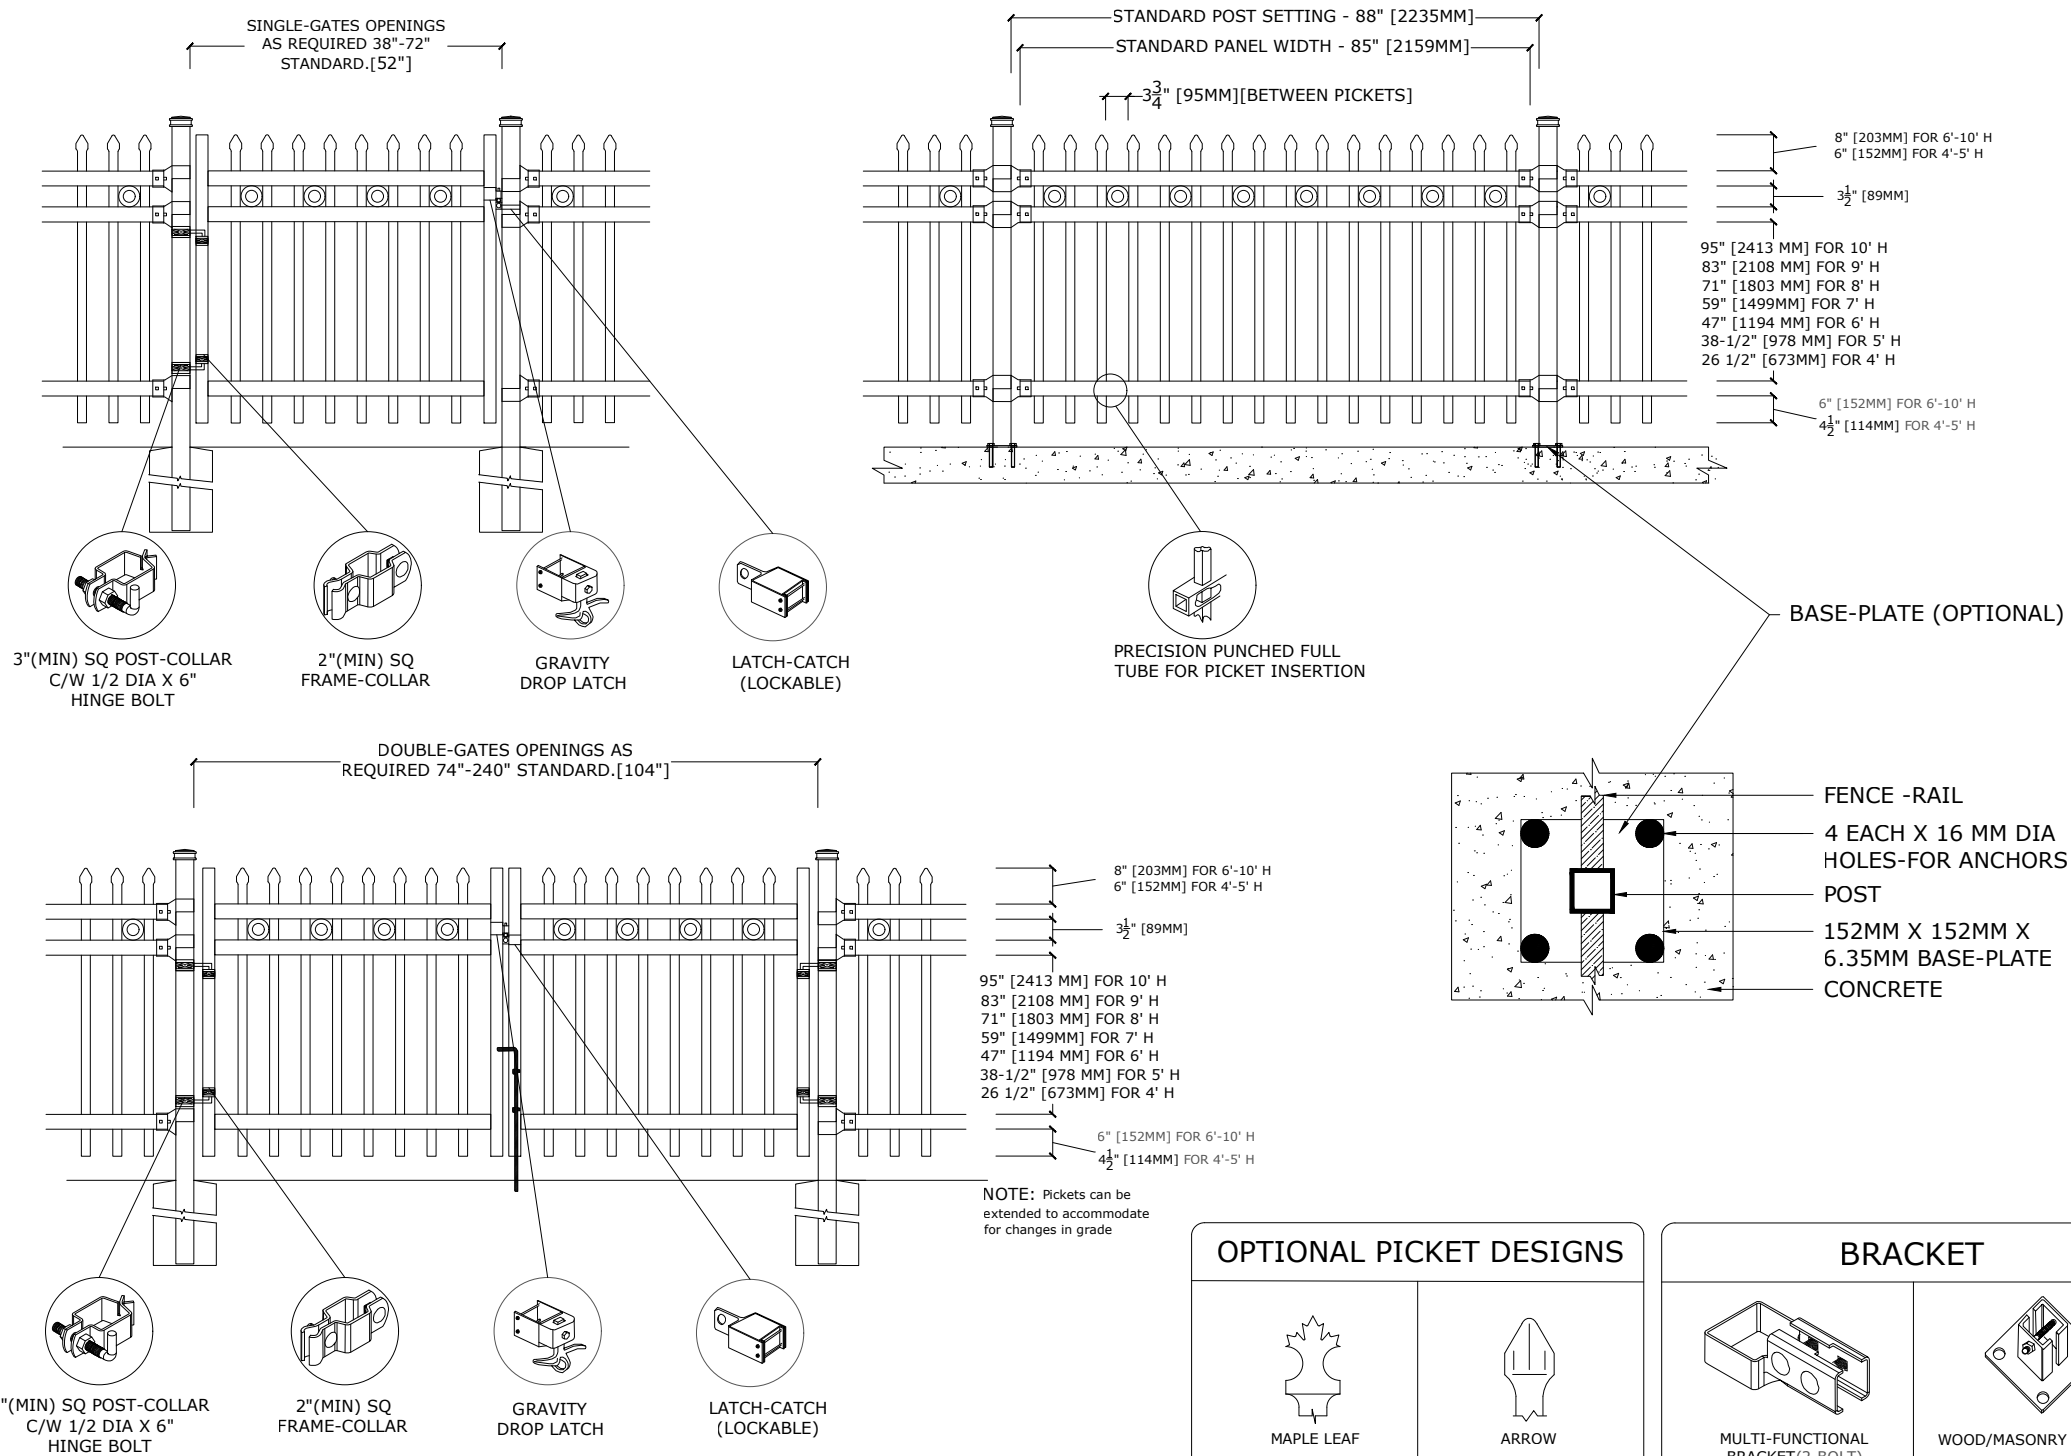

SERIES:
PRESTON RP™

SPECIFICATIONS

TUBE COMPOSITION - POSTS , RAILS & PICKETS

- MINIMUM YIELD STRENGTH: 45 KSI (310 MPA)
- MINIMUM TENSILE STRENGTH: 55 KSI (380 MPA)
- ASTM A787 (TUBE)
- TUBE MANUFACTURED FROM PRE-COATED ALUMINUM-ZINC COATED STEEL WITH COATING DESIGNATION AZ50 CONFORMING TO ASTM A792/A792M

MATERIAL DIMENSIONS

PICKET	1-1/2" x 3/4" (38mm x 19mm) 16GA
RAILS	2-1/2" x 1-1/2" (64mm x 38mm) 16 GA
POSTS REGULAR or BASE-PLATED	3" x 3" [76mm x 76mm] 14 GA
OPTIONAL POST REGULAR or BASE-PLATED	3" x 3" (76mmx76mm) 11 GA 4" x 4" (102mmx102mm) 11GA
UPRIGHTS	2" x 2" [51mm x 51mm] 14GA

STANDARD HEIGHTS	4'	5'	6'	7'	8'	9'	10'
	1219MM	1524MM	1892MM	2134MM	2438MM	2743MM	3048MM
Custom heights are available (upon request)							

STANDARD GATES	Passage, Double Entry, Cantilever
----------------	-----------------------------------

STANDARD POST SETTING & PANEL WIDTH

FOR FENCE HEIGHTS	PANEL WIDTH	POST SPACING [OPENING]
Up to 6' [1829mm]	85" [2159MM]	88" [2235MM]
Over 6' [1829mm]	85" [2159MM]	88" [2235MM]

MATERIAL SPECIFICATIONS:

ARMOUR-SHIELD™
 BY MEDALLION FENCE