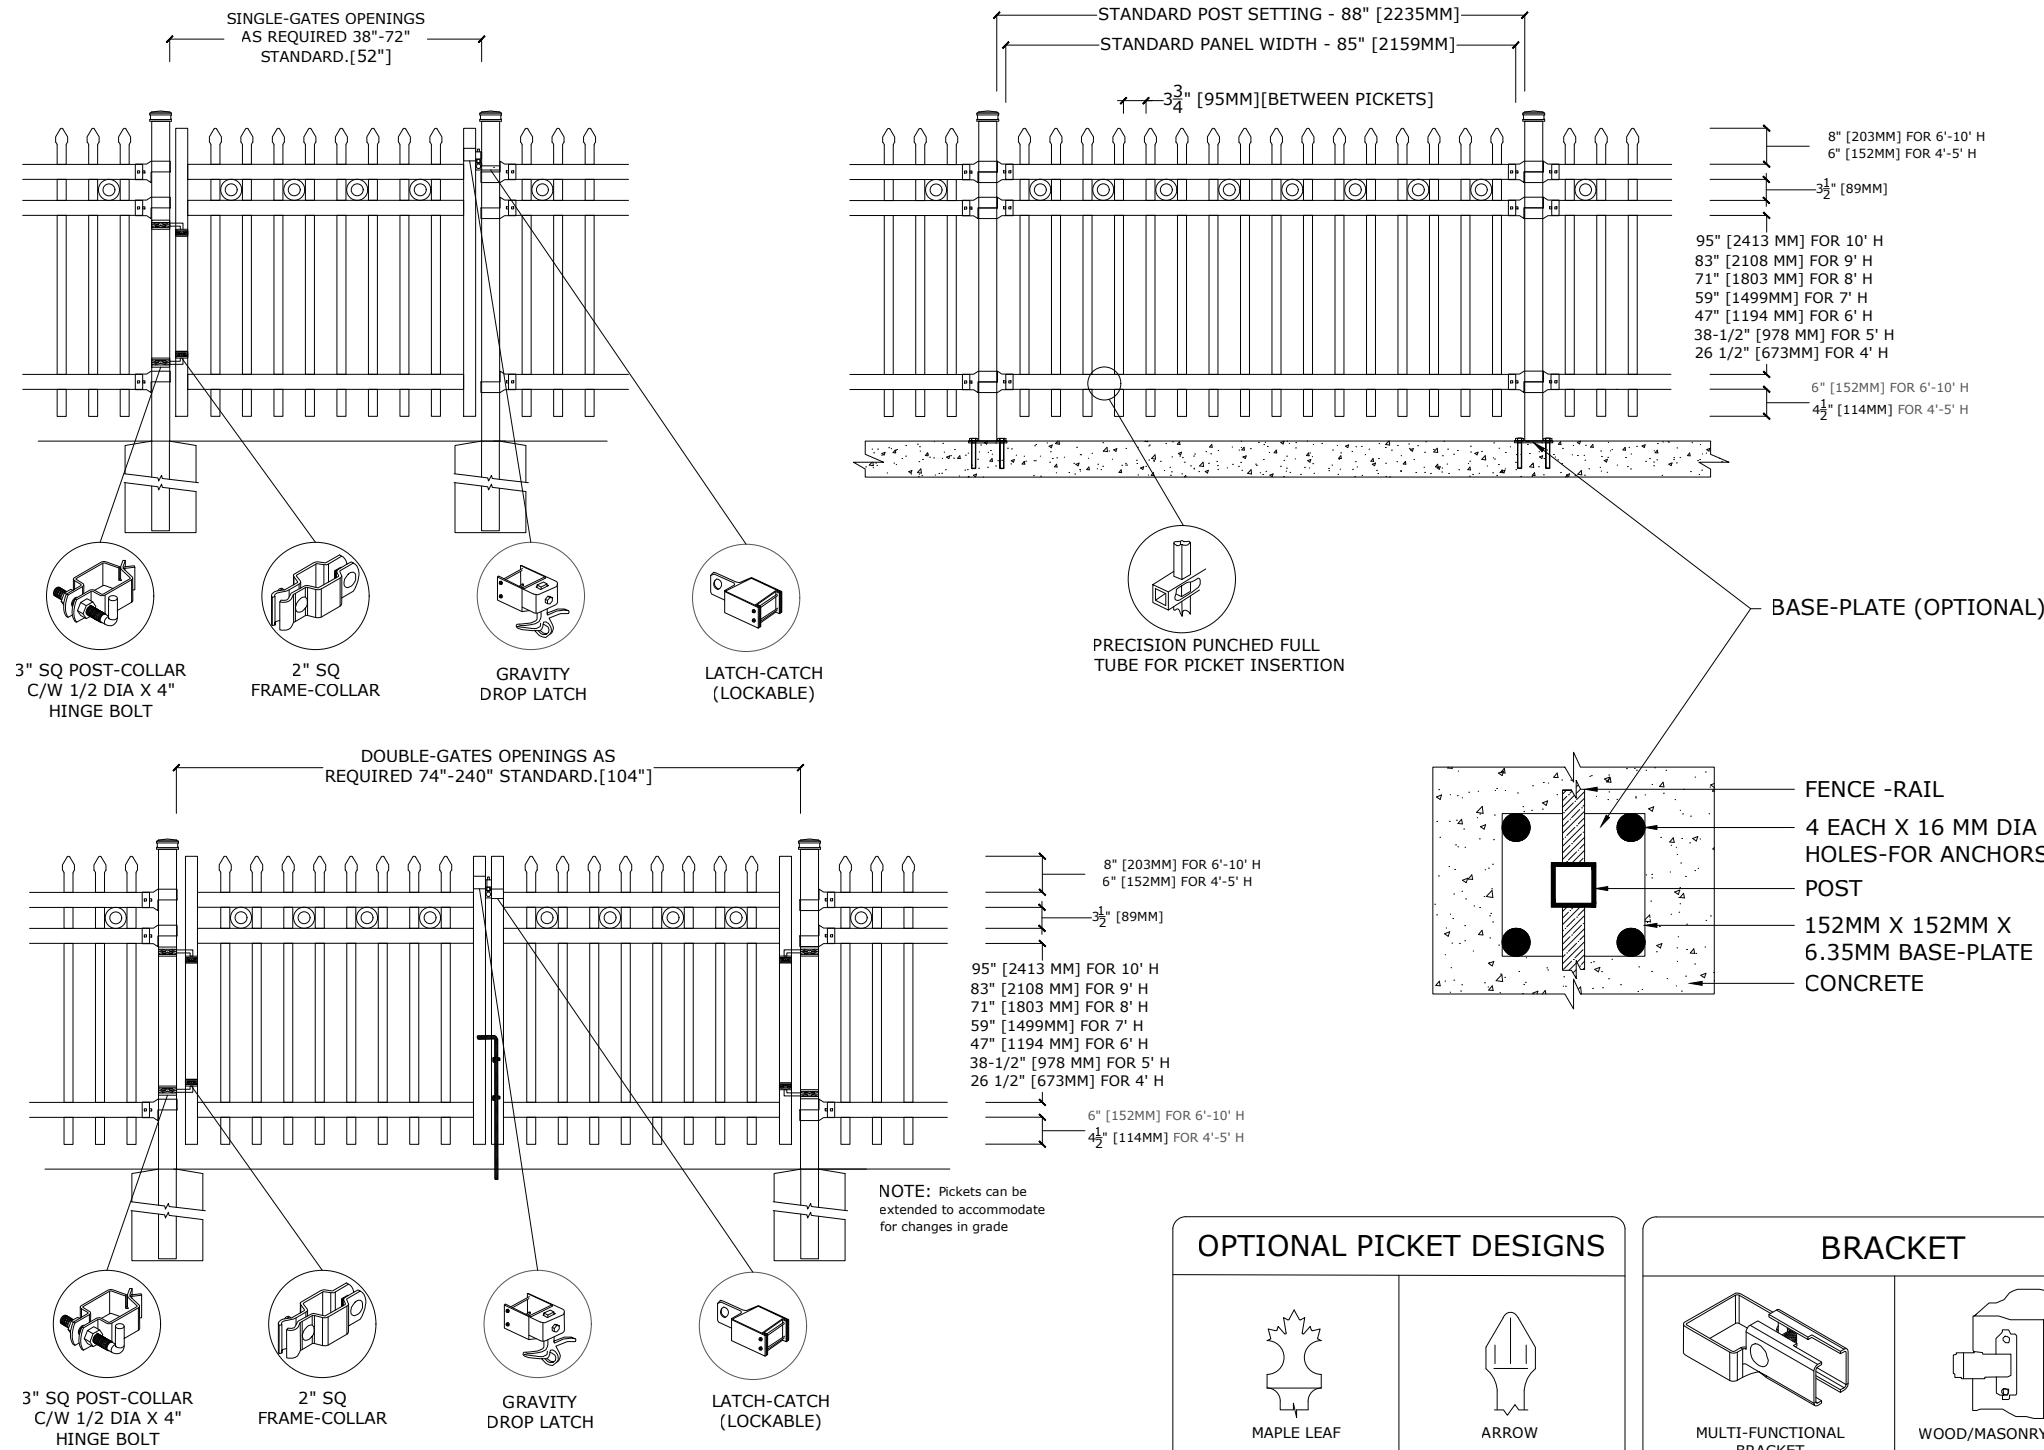

SERIES:
PRESTON RP™

SPECIFICATIONS

TUBE COMPOSITION - POSTS , RAILS & PICKETS

- HIGH-STRENGTH EXTRUDED ALUMINUM ALLOY (6061-T4 & 6061-T6 TEMPERS)
- ULTIMATE TENSILE STRENGTH: ≈ 290 MPA (T4), ≈ 339 MPA (T6)
- YIELD STRENGTH: ≈ 210 MPA (T4), ≈ 317 MPA (T6)
- ELONGATION: ≈ 8%-16% (T6), UP TO ~16%+ (T4) DEPENDING ON THICKNESS

MATERIAL DIMENSIONS

| | |
|---|--|
| PICKET | 1-1/2" x 3/4" (38mm x 19mm) .065 Wall |
| RAILS | 2-1/2" x 1-1/2" (64mm x 38mm) .125 Wall |
| POSTS REGULAR or BASE-PLATED | 3" x 3" [76mm x 76mm] .188 Wall |
| OPTIONAL POST REGULAR or BASE-PLATED | Larger profiles available - contact Medallion Fence |
| UPRIGHTS | 2" x 2" [51mm x 51mm] .188Wall |

| | | | | | | | |
|---|--------|--------|--------|--------|--------|--------|--------|
| STANDARD HEIGHTS | 4' | 5' | 6' | 7' | 8' | 9' | 10' |
| | 1219MM | 1524MM | 1892MM | 2134MM | 2438MM | 2743MM | 3048MM |
| Custom heights are available (upon request) | | | | | | | |

| FOR FENCE HEIGHTS | PANEL WIDTH | POST SPACING [OPENING] |
|-------------------|--------------|------------------------|
| Up to 6' [1829mm] | 85" [2159MM] | 88" [2235MM] |
| Over 6' [1829mm] | 85" [2159MM] | 88" [2235MM] |