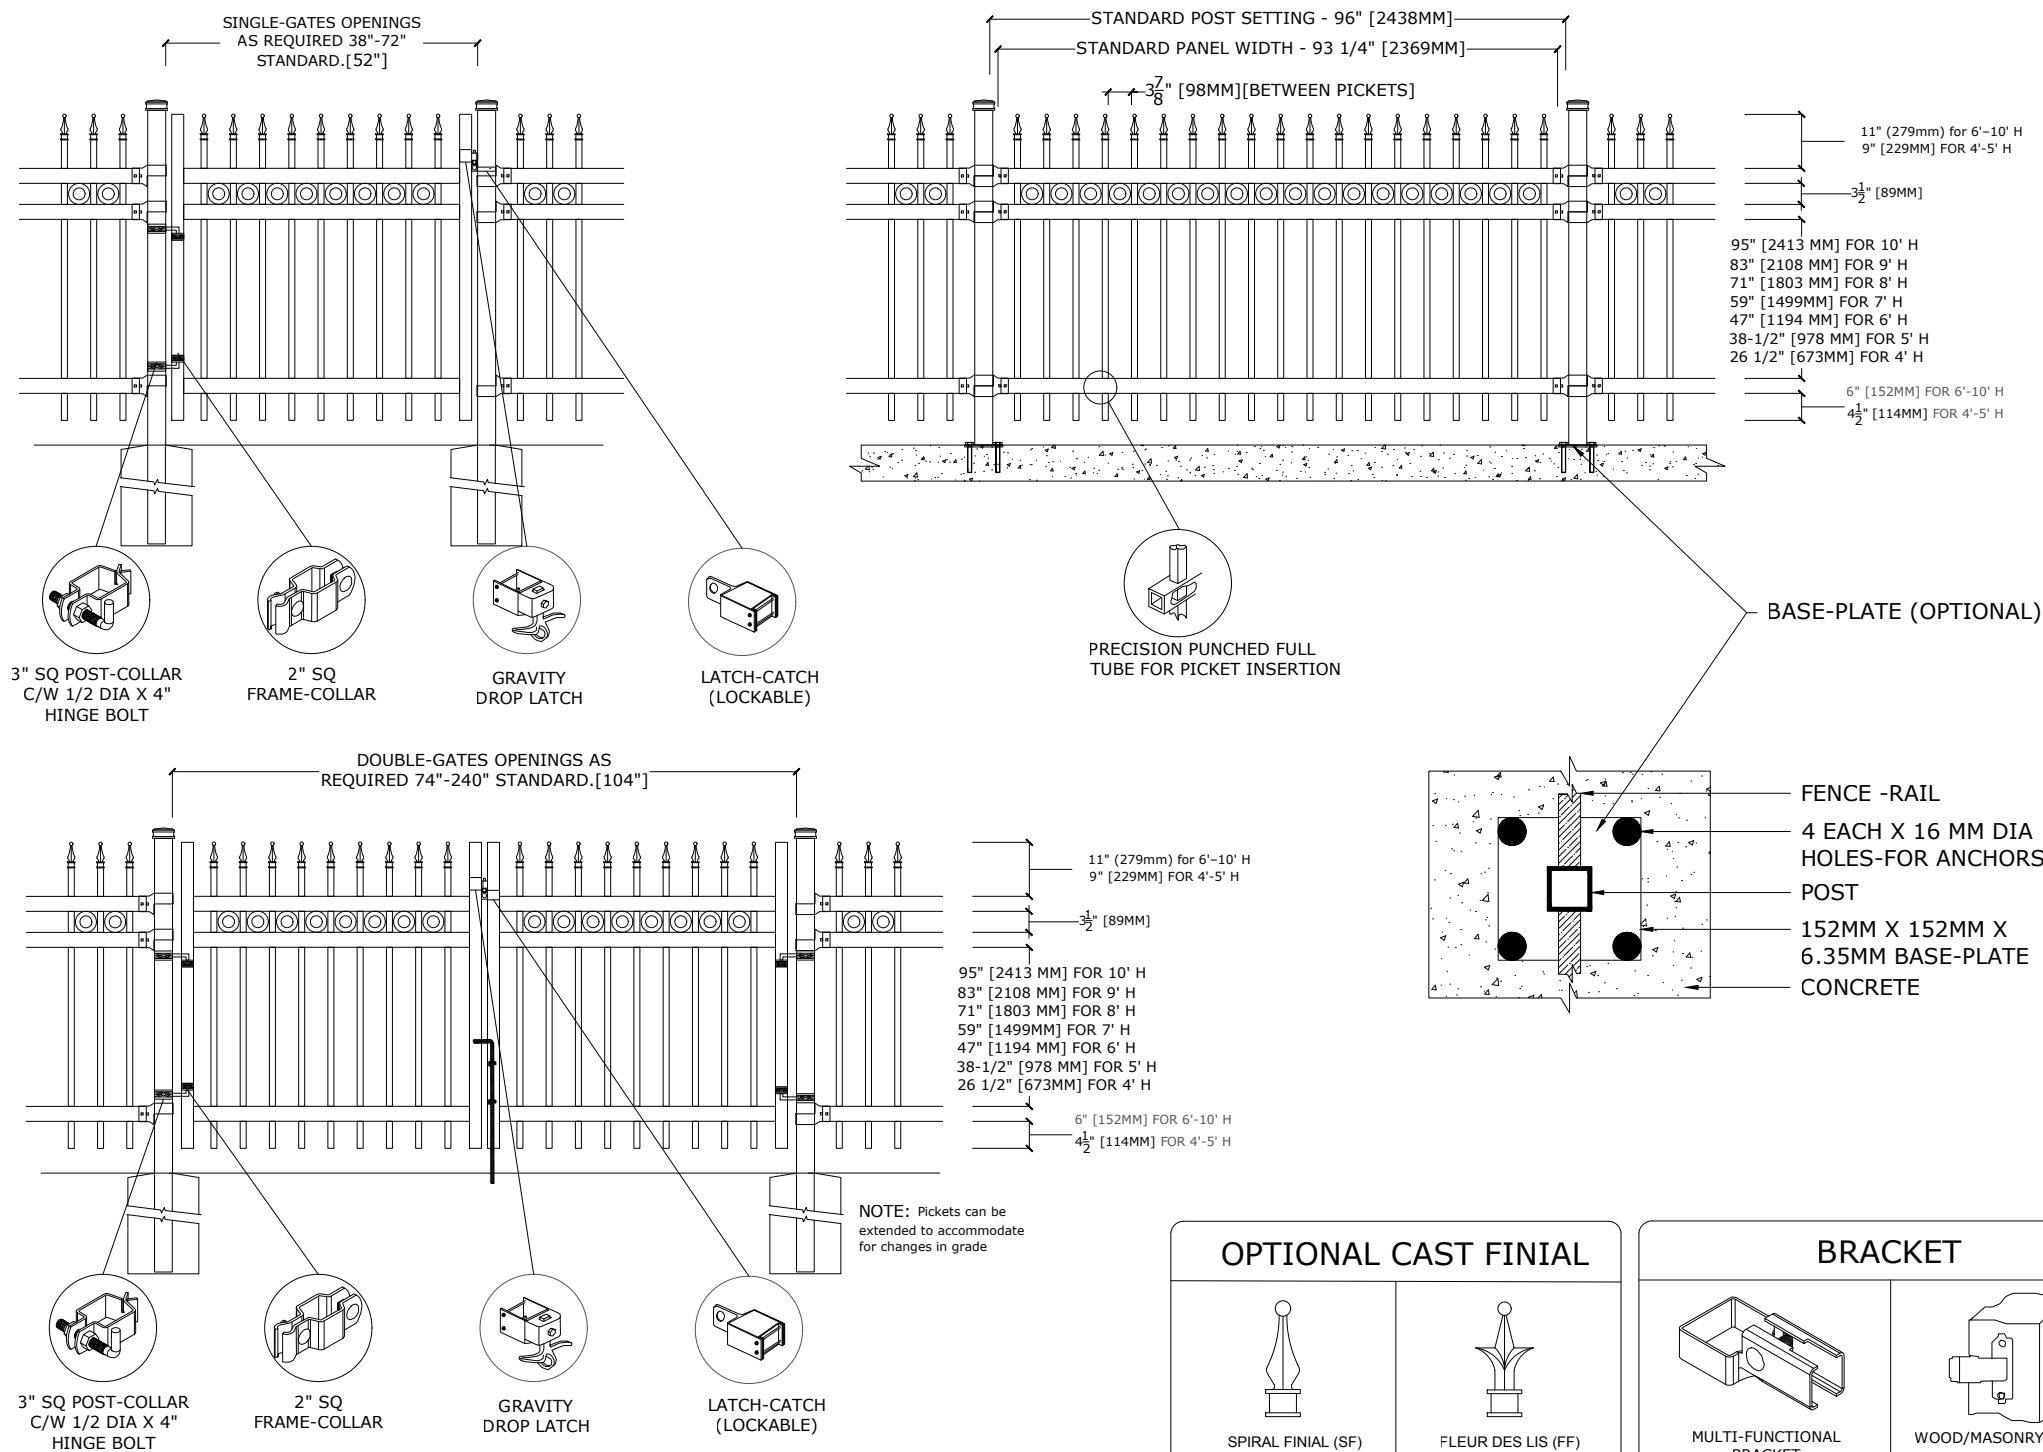

SERIES:
PRESTON™

SPECIFICATIONS

TUBE COMPOSITION - POSTS , RAILS & PICKETS

- HIGH-STRENGTH EXTRUDED ALUMINUM ALLOY (6061-T4 & 6061-T6 TEMPERS)
- ULTIMATE TENSILE STRENGTH: ≈ 290 MPA (T4), ≈ 339 MPA (T6)
- YIELD STRENGTH: ≈ 210 MPA (T4), ≈ 317 MPA (T6)
- ELONGATION: ≈ 8%-16% (T6), UP TO ~16%+ (T4) DEPENDING ON THICKNESS

MATERIAL DIMENSIONS

PICKET	1" x 1" (25mm x 25mm) .065 Wall
RAILS	2-1/2" x 1-1/2" (64mm x 38mm) .125 Wall
POSTS REGULAR or BASE-PLATED	3" x 3" [76mm x 76mm] .188 Wall
OPTIONAL POST REGULAR or BASE-PLATED	Larger profiles available - contact Medallion Fence
UPRIGHTS	2" x 2" [51mm x 51mm] .188Wall

STANDARD HEIGHTS	4'-3" [1295MM]	5'-3" [1600MM]	6'-3" [1905MM]	7'-3" [2210MM]	8'-3" [2514MM]	9'-3" [2819MM]	10'-3" [3124MM]
	Custom heights are available (upon request)						

STANDARD GATES	Passage, Double Entry, Cantilever
----------------	-----------------------------------

STANDARD POST SETTING & PANEL WIDTH

FOR FENCE HEIGHTS	PANEL WIDTH	POST SPACING [OPENING]
Up to 6' [1829mm]	93 1/4" [2369MM]	96" [2438 MM]
Over 6' [1829mm]	93 1/4" [2369MM]	96" [2438 MM]

MATERIAL SPECIFICATIONS: