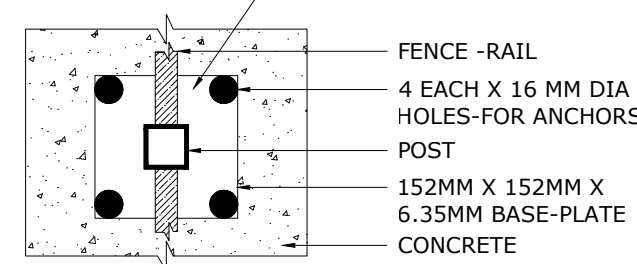

Medallion Fence

10651 KEELE STREET
MAPLE, ONTARIO L6A 3Y9
(T) 905-832-2922 || 1-800-794-1564 || (F) 905-832-1564
info@medallionfence.com || www.medallionfence.com

Medallion Fence

STYLE:
CAVALIER-DR-SF-REO-AL

SERIES:
PRESTON™

OPTIONAL CAST FINIAL

SPIRAL FINIAL (SF)   FLEUR DES LIS (FF)

BRACKET

MULTI-FUNCTIONAL
BRACKET (2-BOLT)   WOOD/MASONRY BRACKET

OPTIONAL POST CAPS

PYRAMID   BALL   SPIRAL

SWIVEL BRACKET

MULTI-FUNCTIONAL
SWIVEL BRACKET   WOOD/MASONRY SWIVEL
BRACKET

MATERIAL SPECIFICATIONS:
ALU-TUFF™
BY MEDALLION FENCE

SPECIFICATIONS

TUBE COMPOSITION - POSTS , RAILS & PICKETS	
· HIGH-STRENGTH EXTRUDED ALUMINUM ALLOY (6061-T4 & 6061-T6 TEMPER)	
· ULTIMATE TENSILE STRENGTH: ≈ 290 MPA (T4), ≈ 339 MPA (T6)	
· YIELD STRENGTH: ≈ 210 MPA (T4), ≈ 317 MPA (T6)	
· ELONGATION: ≈ 8%-16% (T6), UP TO ~16%+ (T4) DEPENDING ON THICKNESS	

MATERIAL DIMENSIONS

PICKET	1" x 1" (25mm x 25mm) .065 Wall
RAILS	2-1/2" x 1-1/2" (64mm x 38mm) .125 Wall
POSTS REGULAR or BASE-PLATED	3" x 3" [76mm x 76mm] .188 Wall
OPTIONAL POST REGULAR or BASE-PLATED	Larger profiles available - contact Medallion Fence
UPRIGHTS	2" x 2" [51mm x 51mm] .188Wall

WELDS	Aluminum Mig Weld
FITTINGS	12 Gauge Stamp Forged Finish as below
FITTING FASTENERS	JS1000 Plated Finish as below
OPTIONAL FASTENER	Tamper Proof Nuts

FINISH

GRADE	Super Durable Polyester Powder Coat
OPTIONAL PRIMER	Zinc Rich Epoxy Powder Coat
OPTIONAL PRIMER (2)	E-Coat
STANDARD COLOUR	SEMI-GLOSS - BLACK
OTHER COLOURS	Green, Brown, White, Antique Silver
CUSTOM COLOURS	Per Specifications

STANDARD HEIGHTS	4'-3" [1295MM]	5'-3" [1600MM]	6'-3" [1905MM]	7'-3" [2210MM]	8'-3" [2514MM]	9'-3" [2819MM]	10'-3" [3124MM]
	Custom heights are available (upon request)						

STANDARD GATES	Passage, Double Entry, Cantilever

STANDARD POST SETTING & PANEL WIDTH

FOR FENCE HEIGHTS	PANEL WIDTH	POST SPACING [OPENING]
Up to 6' [1829mm]	88 3/4" [2255MM]	91 1/2" [2324MM]
Over 6' [1829mm]	88 3/4" [2255MM]	91 1/2" [2324MM]