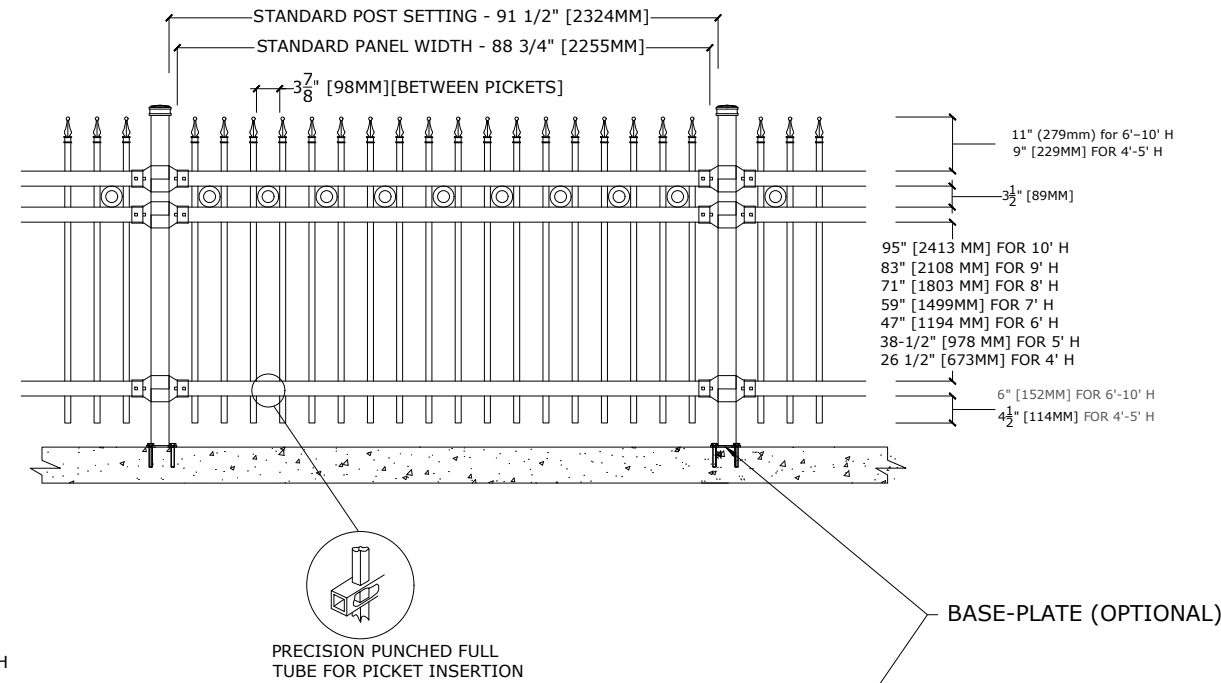

Medallion Fence

10651 KEELE STREET
MAPLE, ONTARIO L6A 3Y9
(T) 905-832-2922 || 1-800-794-1564 || (F) 905-832-1564
info@medallionfence.com || www.medallionfence.com

Medallion Fence

STYLE:
CAVALIER-DR-SF-REO-AL

SERIES:
PRESTON™

OPTIONAL CAST FINIAL

SPIRAL FINIAL (SF)   FLEUR DES LIS (FF)

BRACKET

MULTI-FUNCTIONAL
BRACKET (2-BOLT)   WOOD/MASONRY BRACKET

OPTIONAL POST CAPS

PYRAMID   BALL   SPIRAL

SWIVEL BRACKET

MULTI-FUNCTIONAL
SWIVEL BRACKET   WOOD/MASONRY SWIVEL
BRACKET

MATERIAL SPECIFICATIONS:
ALU-TUFF™
BY MEDALLION FENCE

SPECIFICATIONS

TUBE COMPOSITION - POSTS , RAILS & PICKETS	
· HIGH-STRENGTH EXTRUDED ALUMINUM ALLOY (6061-T4 & 6061-T6 TEMPER)	
· ULTIMATE TENSILE STRENGTH: ≈ 290 MPA (T4), ≈ 339 MPA (T6)	
· YIELD STRENGTH: ≈ 210 MPA (T4), ≈ 317 MPA (T6)	
· ELONGATION: ≈ 8%-16% (T6), UP TO ~16%+ (T4) DEPENDING ON THICKNESS	

MATERIAL DIMENSIONS

PICKET	1" x 1" (25mm x 25mm) .065 Wall
RAILS	2-1/2" x 1-1/2" (64mm x 38mm) .125 Wall
POSTS REGULAR or BASE-PLATED	3" x 3" [76mm x 76mm] .188 Wall
OPTIONAL POST REGULAR or BASE-PLATED	Larger profiles available - contact Medallion Fence
UPRIGHTS	2" x 2" [51mm x 51mm] .188Wall

WELDS	Aluminum Mig Weld
FITTINGS	12 Gauge Stamp Forged Finish as below
FITTING FASTENERS	JS1000 Plated Finish as below
OPTIONAL FASTENER	Tamper Proof Nuts

FINISH

GRADE	Super Durable Polyester Powder Coat
OPTIONAL PRIMER	Zinc Rich Epoxy Powder Coat
OPTIONAL PRIMER (2)	E-Coat
STANDARD COLOUR	SEMI-GLOSS - BLACK
OTHER COLOURS	Green, Brown, White, Antique Silver
CUSTOM COLOURS	Per Specifications

STANDARD HEIGHTS	4'-3" [1295MM]	5'-3" [1600MM]	6'-3" [1905MM]	7'-3" [2210MM]	8'-3" [2514MM]	9'-3" [2819MM]	10'-3" [3124MM]
	Custom heights are available (upon request)						

STANDARD GATES	Passage, Double Entry, Cantilever

STANDARD POST SETTING & PANEL WIDTH

FOR FENCE HEIGHTS	PANEL WIDTH	POST SPACING [OPENING]
Up to 6' [1829mm]	88 3/4" [2255MM]	91 1/2" [2324MM]
Over 6' [1829mm]	88 3/4" [2255MM]	91 1/2" [2324MM]