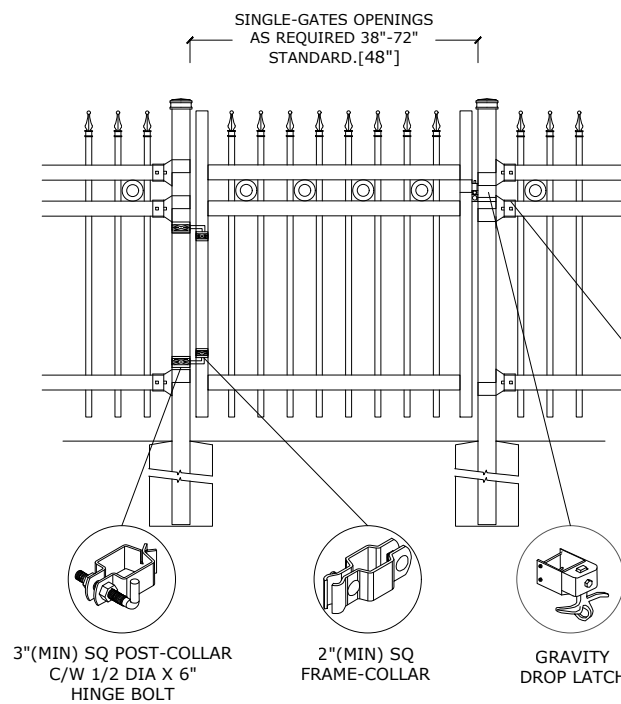

Medallion Fence

10651 KEELE STREET
MAPLE, ONTARIO L6A 3Y9
(T) 905-832-2922 || 1-800-794-1564 || (F) 905-832-1564
info@medallionfence.com || www.medallionfence.com

Medallion Fence

STYLE:
CAVALIER-DR-SF-REO-AL

SERIES:
PRESTON™

OPTIONAL CAST FINIAL

SPIRAL FINIAL (SF)   FLEUR DES LIS (FF)

BRACKET

MULTI-FUNCTIONAL
BRACKET (2-BOLT)   WOOD/MASONRY BRACKET

OPTIONAL POST CAPS

PYRAMID   BALL   SPIRAL

SWIVEL BRACKET

MULTI-FUNCTIONAL
SWIVEL BRACKET   WOOD/MASONRY SWIVEL
BRACKET

MATERIAL SPECIFICATIONS:
ALU-TUFF™
BY MEDALLION FENCE

SPECIFICATIONS

TUBE COMPOSITION - POSTS , RAILS & PICKETS	
· HIGH-STRENGTH EXTRUDED ALUMINUM ALLOY (6061-T4 & 6061-T6 TEMPER)	
· ULTIMATE TENSILE STRENGTH: ≈ 290 MPA (T4), ≈ 339 MPA (T6)	
· YIELD STRENGTH: ≈ 210 MPA (T4), ≈ 317 MPA (T6)	
· ELONGATION: ≈ 8%-16% (T6), UP TO ~16%+ (T4) DEPENDING ON THICKNESS	

MATERIAL DIMENSIONS

PICKET	1" x 1" (25mm x 25mm) .065 Wall
RAILS	2-1/2" x 1-1/2" (64mm x 38mm) .125 Wall
POSTS REGULAR or BASE-PLATED	3" x 3" [76mm x 76mm] .188 Wall
OPTIONAL POST REGULAR or BASE-PLATED	Larger profiles available - contact Medallion Fence
UPRIGHTS	2" x 2" [51mm x 51mm] .188Wall

WELDS	Aluminum Mig Weld
FITTINGS	12 Gauge Stamp Forged Finish as below
FITTING FASTENERS	JS1000 Plated Finish as below
OPTIONAL FASTENER	Tamper Proof Nuts

FINISH

GRADE	Super Durable Polyester Powder Coat
OPTIONAL PRIMER	Zinc Rich Epoxy Powder Coat
OPTIONAL PRIMER (2)	E-Coat
STANDARD COLOUR	SEMI-GLOSS - BLACK
OTHER COLOURS	Green, Brown, White, Antique Silver
CUSTOM COLOURS	Per Specifications

STANDARD HEIGHTS	4'-3" [1295MM]	5'-3" [1600MM]	6'-3" [1905MM]	7'-3" [2210MM]	8'-3" [2514MM]	9'-3" [2819MM]	10'-3" [3124MM]
	Custom heights are available (upon request)						

STANDARD GATES	Passage, Double Entry, Cantilever

STANDARD POST SETTING & PANEL WIDTH

FOR FENCE HEIGHTS	PANEL WIDTH	POST SPACING [OPENING]
Up to 6' [1829mm]	88 3/4" [2255MM]	91 1/2" [2324MM]
Over 6' [1829mm]	88 3/4" [2255MM]	91 1/2" [2324MM]