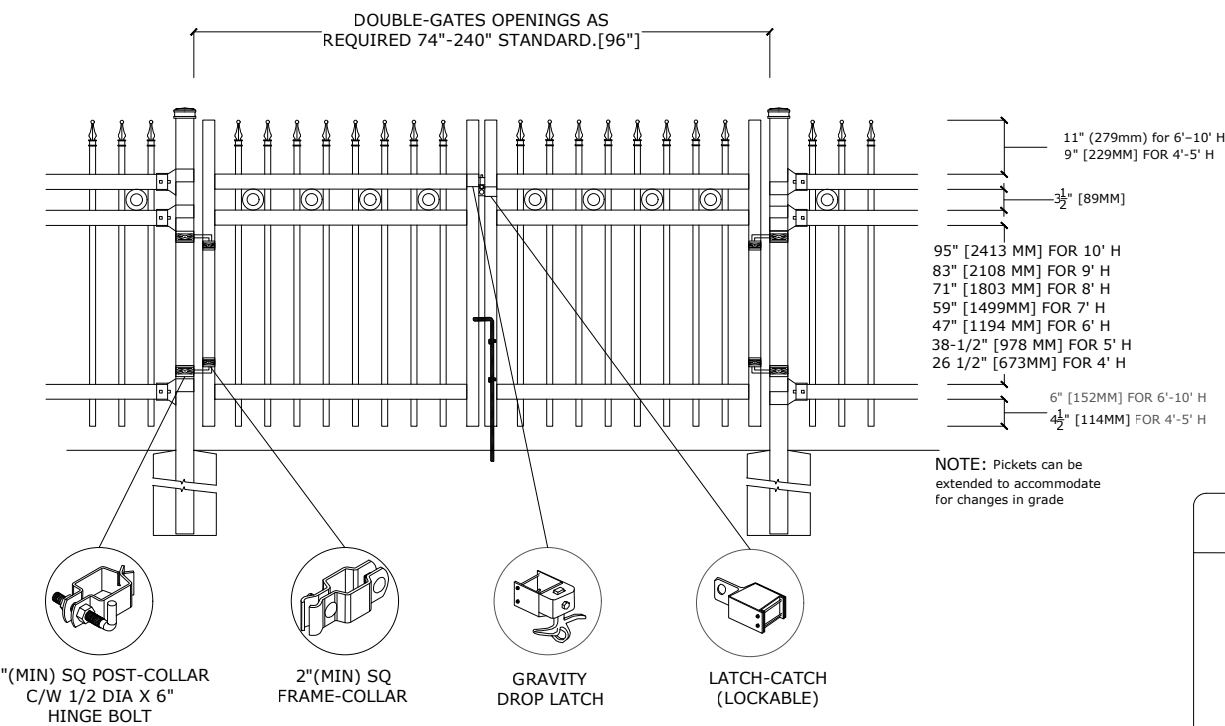

Medallion Fence

10651 KEELE STREET
MAPLE, ONTARIO L6A 3Y9
(T) 905-832-2922 || 1-800-794-1564 || (F) 905-832-1564
info@medallionfence.com || www.medallionfence.com

Medallion Fence

STYLE:
CAVALIER-DR-SF-REO-AL

SERIES:
PRESTON™

OPTIONAL CAST FINIAL

SPIRAL FINIAL (SF)   FLEUR DES LIS (FF)

BRACKET

MULTI-FUNCTIONAL
BRACKET (2-BOLT)   WOOD/MASONRY BRACKET

OPTIONAL POST CAPS

PYRAMID   BALL   SPIRAL

SWIVEL BRACKET

MULTI-FUNCTIONAL
SWIVEL BRACKET   WOOD/MASONRY SWIVEL
BRACKET

MATERIAL SPECIFICATIONS:
ALU-TUFF™
BY MEDALLION FENCE

SPECIFICATIONS

TUBE COMPOSITION - POSTS , RAILS & PICKETS	
· HIGH-STRENGTH EXTRUDED ALUMINUM ALLOY (6061-T4 & 6061-T6 TEMPER)	
· ULTIMATE TENSILE STRENGTH: ≈ 290 MPA (T4), ≈ 339 MPA (T6)	
· YIELD STRENGTH: ≈ 210 MPA (T4), ≈ 317 MPA (T6)	
· ELONGATION: ≈ 8%-16% (T6), UP TO ~16%+ (T4) DEPENDING ON THICKNESS	

MATERIAL DIMENSIONS

PICKET	1" x 1" (25mm x 25mm) .065 Wall
RAILS	2-1/2" x 1-1/2" (64mm x 38mm) .125 Wall
POSTS REGULAR or BASE-PLATED	3" x 3" [76mm x 76mm] .188 Wall
OPTIONAL POST REGULAR or BASE-PLATED	Larger profiles available - contact Medallion Fence
UPRIGHTS	2" x 2" [51mm x 51mm] .188Wall

WELDS	Aluminum Mig Weld
FITTINGS	12 Gauge Stamp Forged Finish as below
FITTING FASTENERS	JS1000 Plated Finish as below
OPTIONAL FASTENER	Tamper Proof Nuts

FINISH

GRADE	Super Durable Polyester Powder Coat
OPTIONAL PRIMER	Zinc Rich Epoxy Powder Coat
OPTIONAL PRIMER (2)	E-Coat
STANDARD COLOUR	SEMI-GLOSS - BLACK
OTHER COLOURS	Green, Brown, White, Antique Silver
CUSTOM COLOURS	Per Specifications

STANDARD HEIGHTS	4'-3" [1295MM]	5'-3" [1600MM]	6'-3" [1905MM]	7'-3" [2210MM]	8'-3" [2514MM]	9'-3" [2819MM]	10'-3" [3124MM]
	Custom heights are available (upon request)						

STANDARD GATES	Passage, Double Entry, Cantilever

STANDARD POST SETTING & PANEL WIDTH

FOR FENCE HEIGHTS	PANEL WIDTH	POST SPACING [OPENING]
Up to 6' [1829mm]	88 3/4" [2255MM]	91 1/2" [2324MM]
Over 6' [1829mm]	88 3/4" [2255MM]	91 1/2" [2324MM]