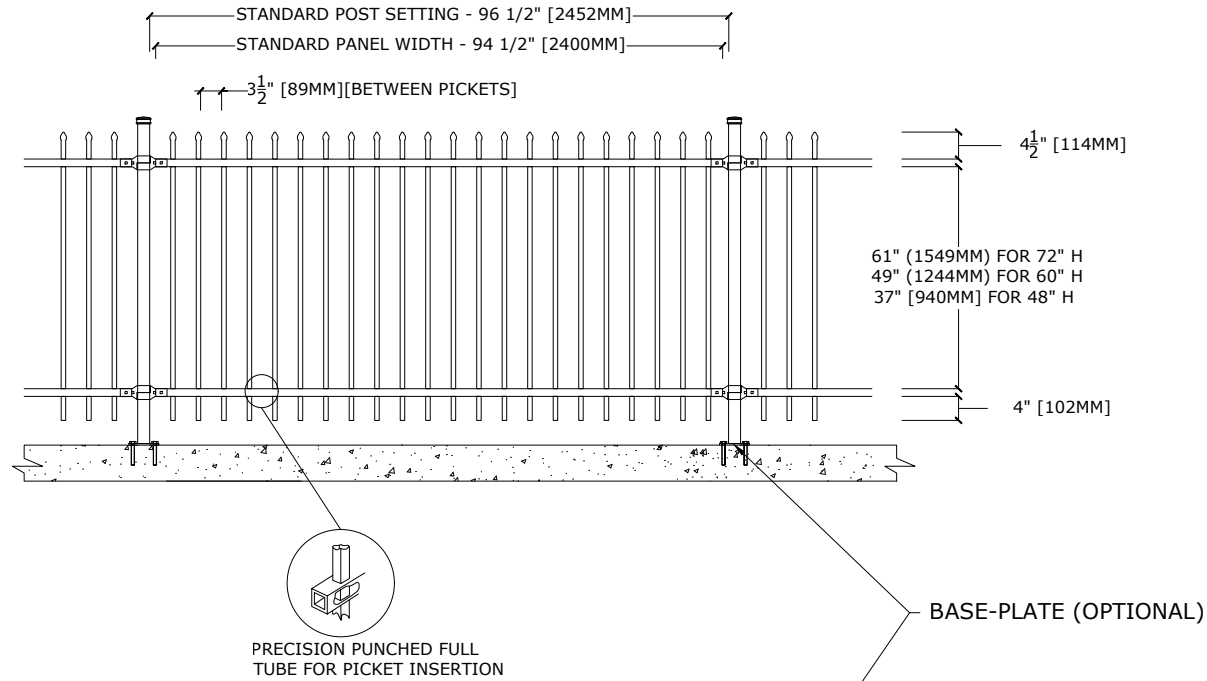

SINGLE-GATES OPENINGS
 AS REQUIRED 36", 46"
 OR 60" STANDARD

DOUBLE-GATES OPENINGS AS
 REQUIRED 72", 92" OR 120"
 STANDARD

OPTIONAL PICKET DESIGNS

MAPLE LEAF ARROW

BRACKET

MULTI-FUNCTIONAL BRACKET WOOD/MASONRY BRACKET

MATERIAL DIMENSIONS

PICKET	3/4" x 3/4" (19mm x 19mm) .065 Wall
RAILS	1-1/4" x 1-1/4" (32mm x 32mm) .080 Wall
POSTS REGULAR or BASE-PLATED	2" x 2" (51mm x 51mm) .125 Wall
OPTIONAL POST REGULAR or BASE-PLATED	2-1/2" x 2-1/2" (64mmx64mm) .125 Wall
UPRIGHTS	1-1/4" x 1-1/4" (32mm x 32mm) .125 Wall

STANDARD HEIGHTS	NA	NA	48" 1219mm	60" 1524mm	72" 1892mm
	Custom heights are available (upon request)				

STANDARD GATES	Passage, Double Entry, Cantilever
----------------	-----------------------------------

STANDARD POST SETTING & PANEL WIDTH

FOR FENCE HEIGHTS	PANEL WIDTH	POST SPACING [OPENING]
Up to 6' [1829mm]	94 1/2" [2400MM]	96 1/2" [2452 MM]
Over 6' [1829mm]	NA	