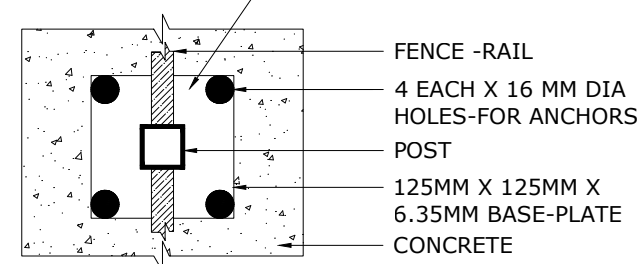

SINGLE-GATES OPENINGS
 AS REQUIRED 36", 46"
 OR 60" STANDARD

DOUBLE-GATES OPENINGS AS
 REQUIRED 72", 92" OR 120"
 STANDARD

OPTIONAL PICKET DESIGNS

MAPLE LEAF ARROW

BRACKET

MULTI-FUNCTIONAL BRACKET WOOD/MASONRY BRACKET

MATERIAL DIMENSIONS

PICKET	3/4" x 3/4" (19mm x 19mm) .065 Wall
RAILS	1-1/4" x 1-1/4" (32mm x 32mm) .080 Wall
POSTS REGULAR or BASE-PLATED	2" x 2" (51mm x 51mm) .125 Wall
OPTIONAL POST REGULAR or BASE-PLATED	2-1/2" x 2-1/2" (64mmx64mm) .125 Wall
UPRIGHTS	1-1/4" x 1-1/4" (32mm x 32mm) .125 Wall

STANDARD POST SETTING & PANEL WIDTH

FOR FENCE HEIGHTS	PANEL WIDTH	POST SPACING [OPENING]
Up to 6' [1829mm]	94 1/2" [2400MM]	96 1/2" [2452 MM]
Over 6' [1829mm]	NA	