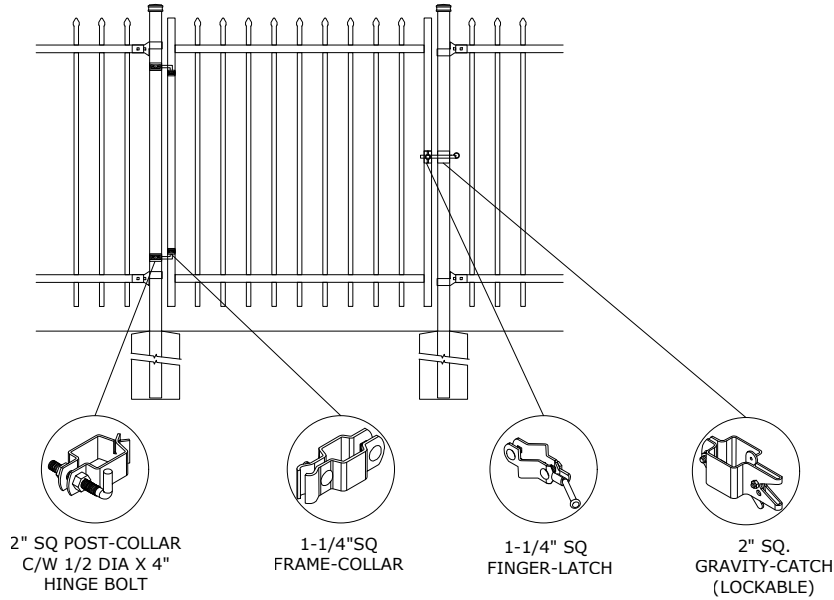

SINGLE-GATES OPENINGS
 AS REQUIRED 36", 46"
 OR 60" STANDARD

DOUBLE-GATES OPENINGS AS
 REQUIRED 72", 92" OR 120"
 STANDARD

OPTIONAL PICKET DESIGNS

MAPLE LEAF ARROW

BRACKET

MULTI-FUNCTIONAL BRACKET WOOD/MASONRY BRACKET

MATERIAL DIMENSIONS

PICKET	3/4" x 3/4" (19mm x 19mm) .065 Wall
RAILS	1-1/4" x 1-1/4" (32mm x 32mm) .080 Wall
POSTS REGULAR or BASE-PLATED	2" x 2" (51mm x 51mm) .125 Wall
OPTIONAL POST REGULAR or BASE-PLATED	2-1/2" x 2-1/2" (64mmx64mm) .125 Wall
UPRIGHTS	1-1/4" x 1-1/4" (32mm x 32mm) .125 Wall

STANDARD POST SETTING & PANEL WIDTH

FOR FENCE HEIGHTS	PANEL WIDTH	POST SPACING [OPENING]
Up to 6' [1829mm]	94 1/2" [2400MM]	96 1/2" [2452 MM]
Over 6' [1829mm]	NA	