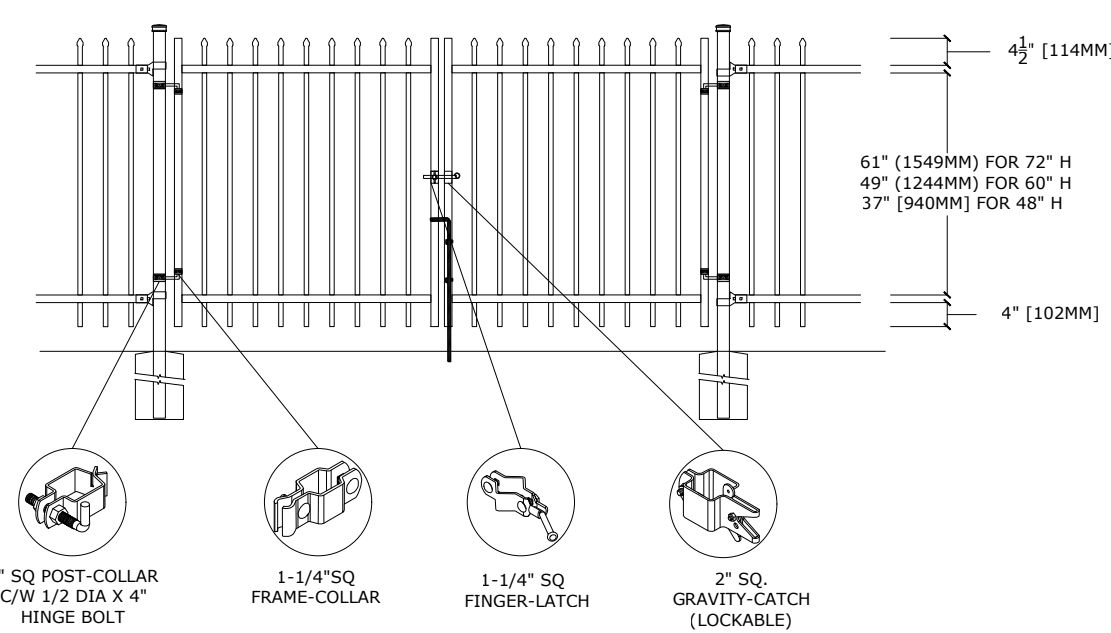

SINGLE-GATES OPENINGS
 AS REQUIRED 36", 46"
 OR 60" STANDARD

DOUBLE-GATES OPENINGS AS
 REQUIRED 72", 92" OR 120"
 STANDARD

OPTIONAL PICKET DESIGNS

MAPLE LEAF ARROW

BRACKET

MULTI-FUNCTIONAL BRACKET WOOD/MASONRY BRACKET

MATERIAL DIMENSIONS

PICKET	3/4" x 3/4" (19mm x 19mm) .065 Wall
RAILS	1-1/4" x 1-1/4" (32mm x 32mm) .080 Wall
POSTS REGULAR or BASE-PLATED	2" x 2" (51mm x 51mm) .125 Wall
OPTIONAL POST REGULAR or BASE-PLATED	2-1/2" x 2-1/2" (64mmx64mm) .125 Wall
UPRIGHTS	1-1/4" x 1-1/4" (32mm x 32mm) .125 Wall

STANDARD POST SETTING & PANEL WIDTH

FOR FENCE HEIGHTS	PANEL WIDTH	POST SPACING [OPENING]
Up to 6' [1829mm]	94 1/2" [2400MM]	96 1/2" [2452 MM]
Over 6' [1829mm]	NA	