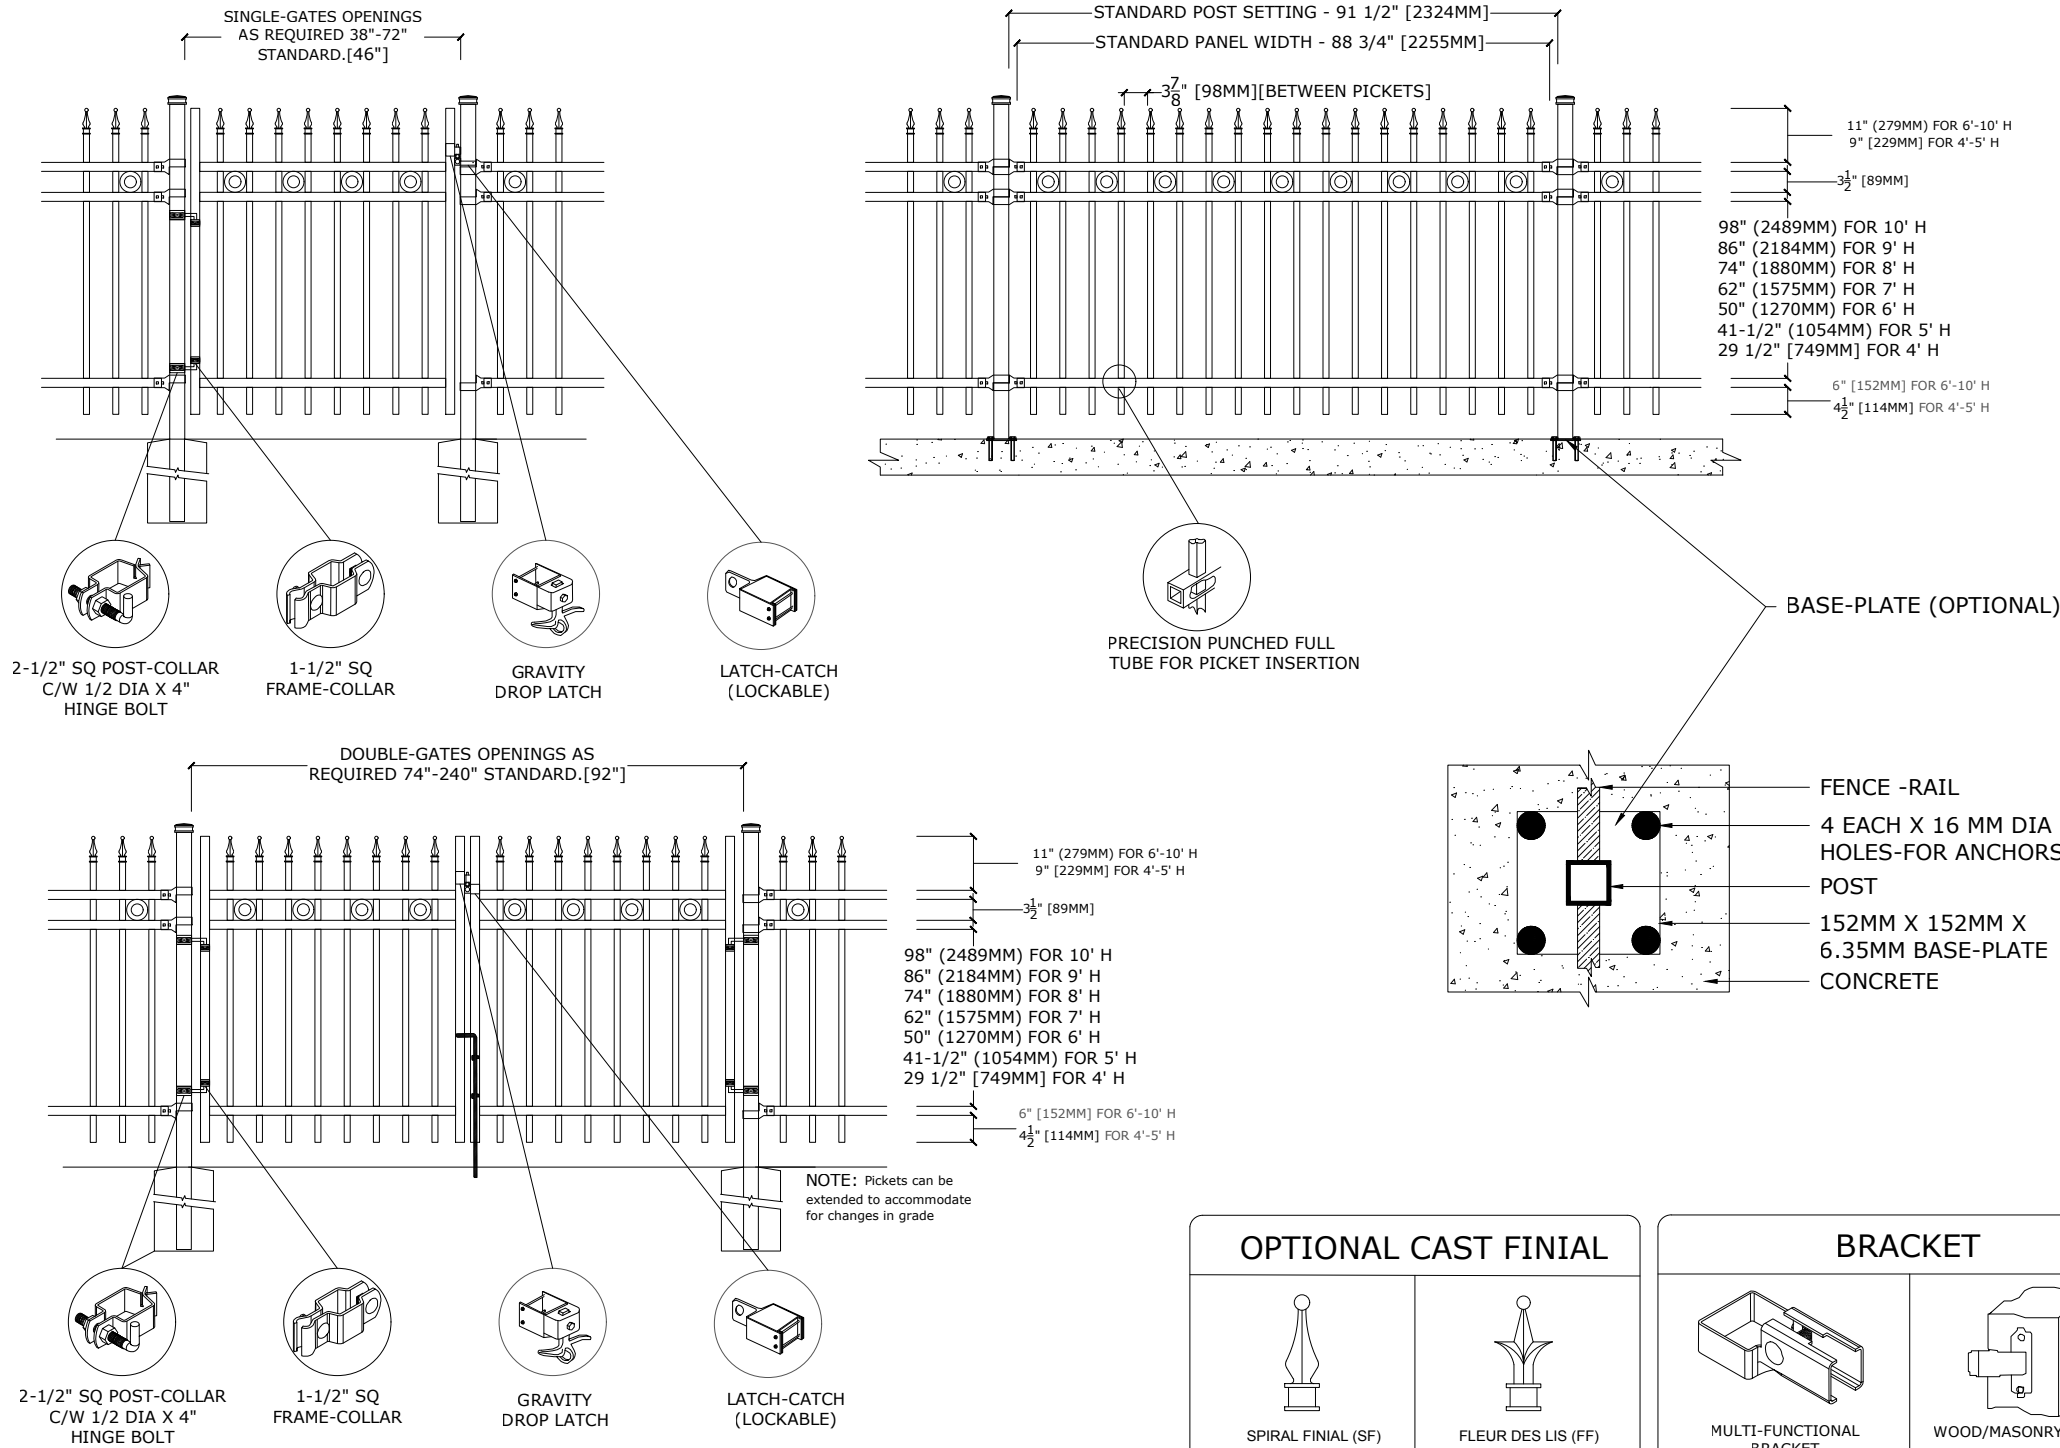

SERIES:
OXFORD™

SPECIFICATIONS

TUBE COMPOSITION - POSTS , RAILS & PICKETS

- MINIMUM YIELD STRENGTH: 45 KSI (310 MPA)
- MINIMUM TENSILE STRENGTH: 55 KSI (380 MPA)
- ASTM A787 (TUBE)
- TUBE MANUFACTURED FROM PRE-COATED ALUMINUM-ZINC COATED STEEL WITH COATING DESIGNATION AZ50 CONFORMING TO ASTM A792/A792M

MATERIAL DIMENSIONS

PICKET	1" x 1" (25mm x 25mm) 16 GA
RAILS	1-1/2" x 1-1/2" (38mm x 38mm) 14 GA
POSTS REGULAR or BASE-PLATED	2-1/2" x 2-1/2" (64mm x 64mm) 14 GA
OPTIONAL POST REGULAR or BASE-PLATED	HSS 3" (76mm) Sq./4" (102mm) Sq./6" (152mm) Sq.
UPRIGHTS	1-1/2" x 1-1/2" (38mm x 38mm) 14 GA

STANDARD HEIGHTS	4'-3" 1295MM	5'-3" 1600MM	6'-3" 1905MM	7'-3" 2210MM	8'-3" 2514MM	9'-3" 2819MM	10'-3" 3124MM
	Custom heights are available (upon request)						

STANDARD GATES	Passage, Double Entry, Cantilever
----------------	-----------------------------------

STANDARD POST SETTING & PANEL WIDTH

FOR FENCE HEIGHTS	PANEL WIDTH	POST SPACING [OPENING]
Up to 6' [1829mm]	88 3/4" [2255MM]	91 1/2" [2324MM]
Over 6' [1829mm]	88 3/4" [2255MM]	91 1/2" [2324MM]

MATERIAL SPECIFICATIONS: