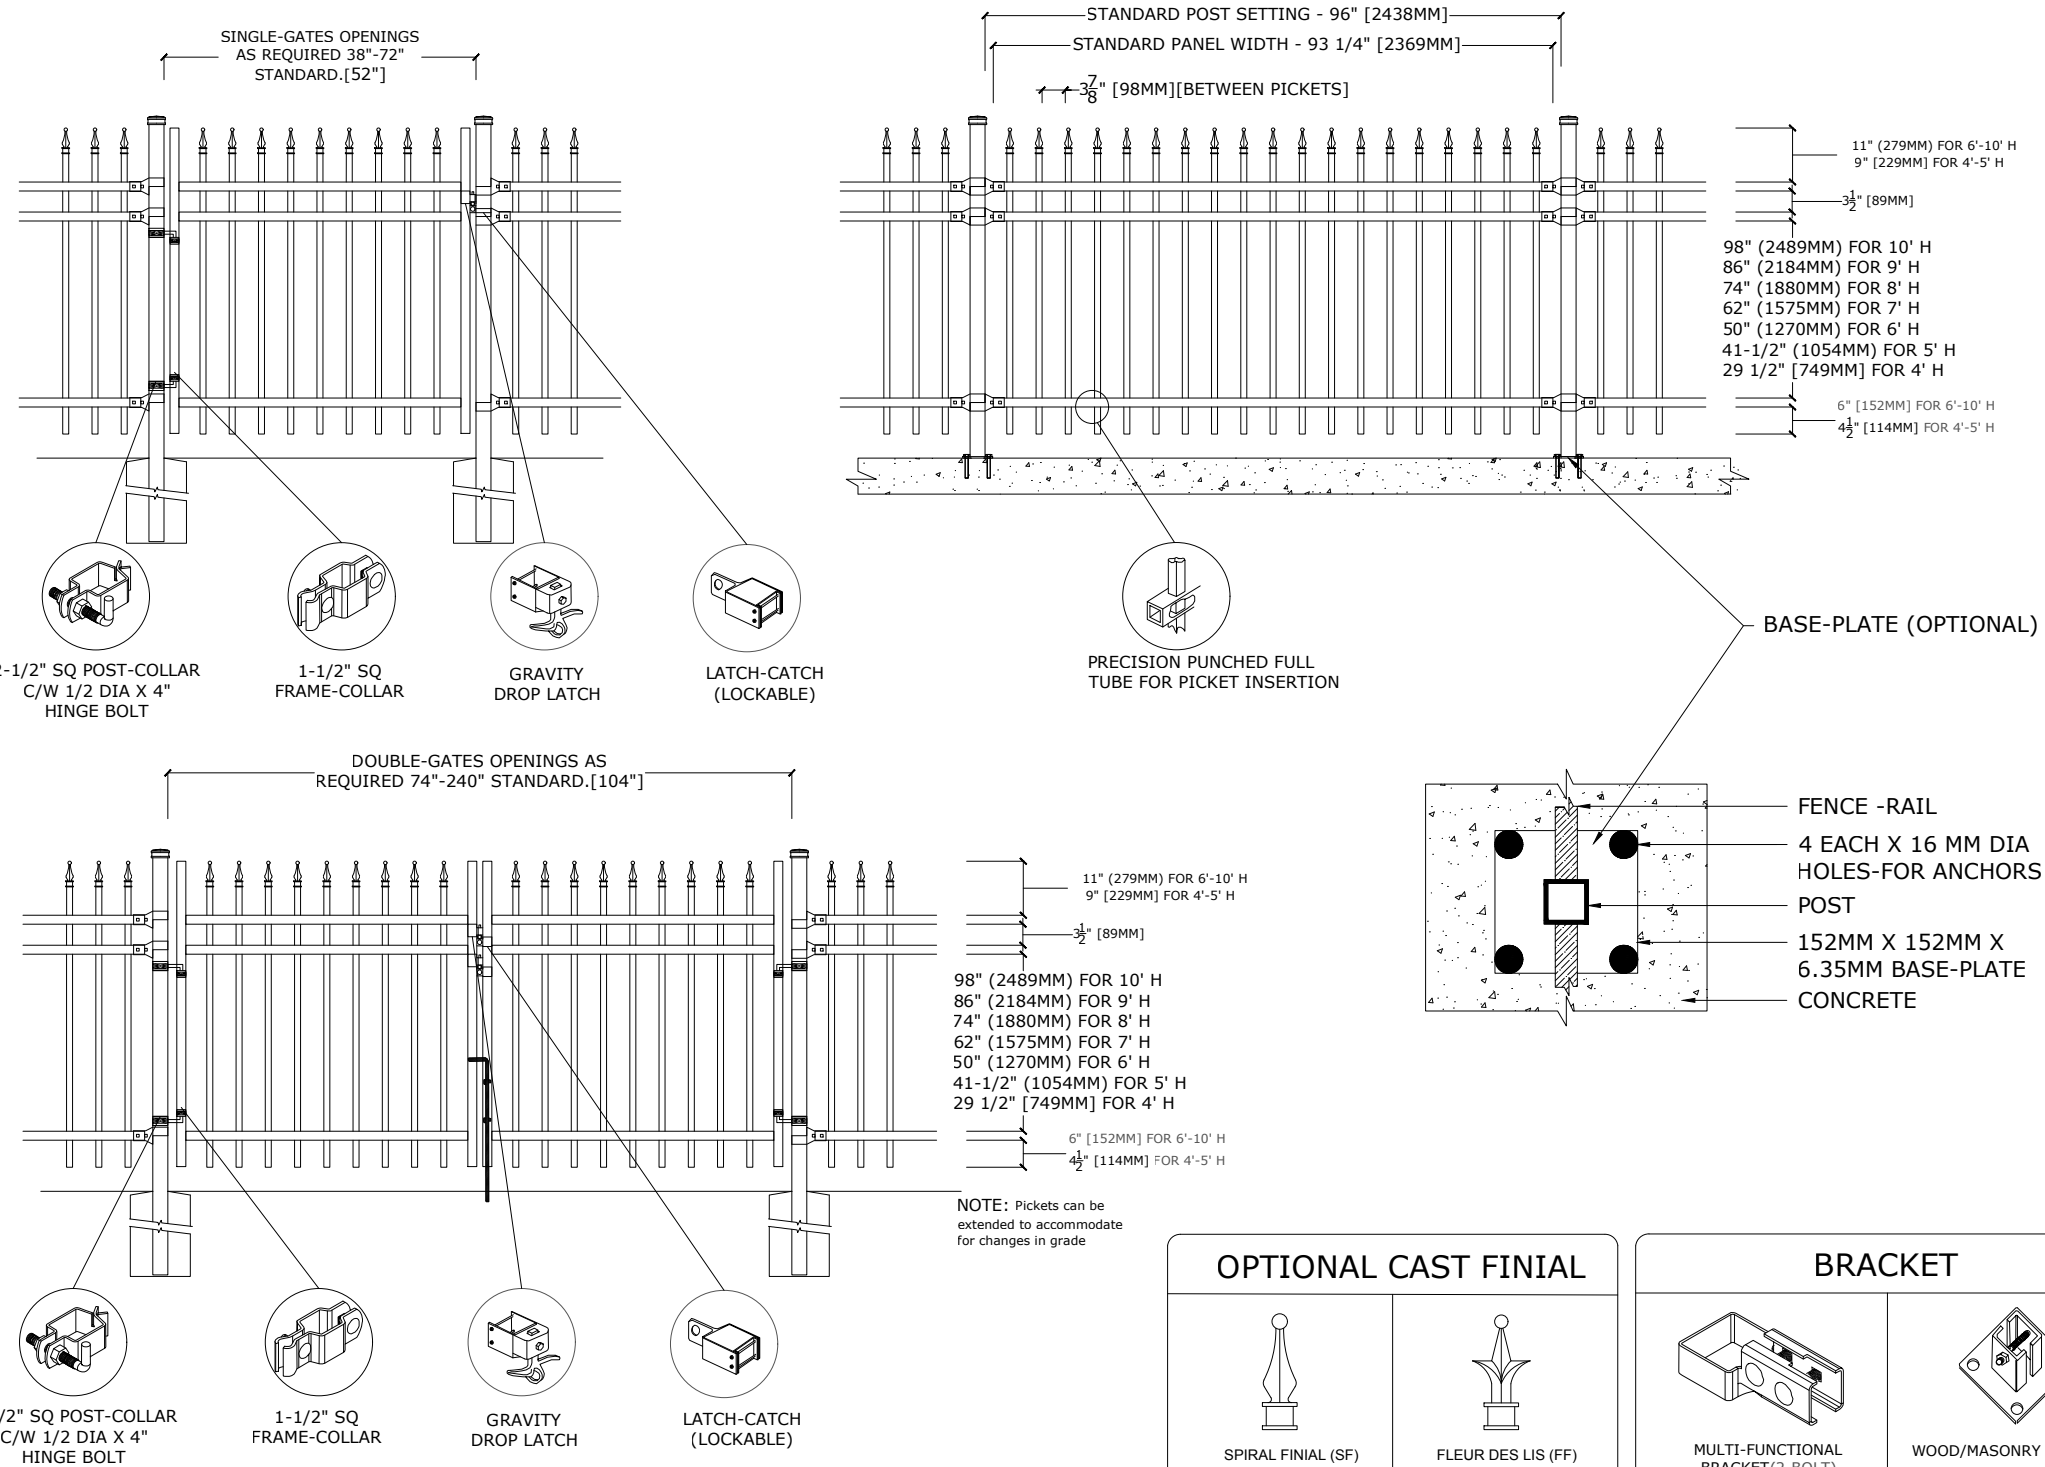

SERIES:
OXFORD™

SPECIFICATIONS

TUBE COMPOSITION - POSTS , RAILS & PICKETS

- MINIMUM YIELD STRENGTH: 45 KSI (310 MPA)
- MINIMUM TENSILE STRENGTH: 55 KSI (380 MPA)
- ASTM A787 (TUBE)
- TUBE MANUFACTURED FROM PRE-COATED ALUMINUM-ZINC COATED STEEL WITH COATING DESIGNATION AZ50 CONFORMING TO ASTM A792/A792M

MATERIAL DIMENSIONS

PICKET	1" x 1" (25mm x 25mm) 16 GA
RAILS	1-1/2" x 1-1/2" (38mm x 38mm) 14 GA
POSTS REGULAR or BASE-PLATED	2-1/2" x 2-1/2" (64mm x 64mm) 14 GA
OPTIONAL POST REGULAR or BASE-PLATED	HSS 3" (76mm) Sq./4" (102mm) Sq./6" (152mm) Sq.
UPRIGHTS	1-1/2" x 1-1/2" (38mm x 38mm) 14 GA

STANDARD HEIGHTS	4'-3" 1295MM	5'-3" 1600MM	6'-3" 1905MM	7'-3" 2210MM	8'-3" 2514MM	9'-3" 2819MM	10'-3" 3124MM
	Custom heights are available (upon request)						

STANDARD GATES	Passage, Double Entry, Cantilever
----------------	-----------------------------------

STANDARD POST SETTING & PANEL WIDTH

FOR FENCE HEIGHTS	PANEL WIDTH	POST SPACING [OPENING]
Up to 6' [1829mm]	93 1/4" [2369MM]	96" [2438 MM]
Over 6' [1829mm]	93 1/4" [2369MM]	96" [2438 MM]

MATERIAL SPECIFICATIONS: