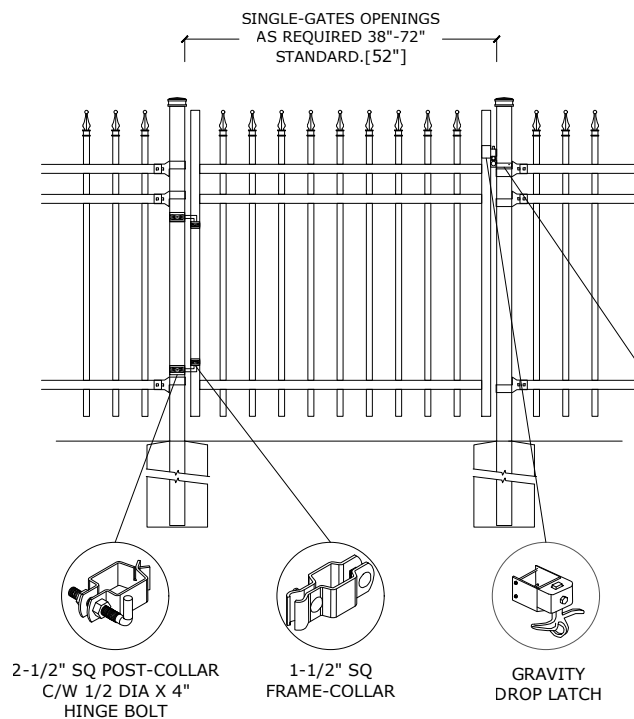

Medallion Fence

10651 KEELE STREET
MAPLE, ONTARIO L6A 3Y9
(T) 905-832-2922 || 1-800-794-1564 || (F) 905-832-1564
info@medallionfence.com || www.medallionfence.com

Medallion Fence

STYLE:
CAVALIER-DR-SF-AL

SERIES:
OXFORD™

OPTIONAL CAST FINIAL		BRACKET	
SPIRAL FINIAL (SF)	FLEUR DES LIS (FF)	MULTI-FUNCTIONAL BRACKET	WOOD/MASONRY BRACKET

OPTIONAL POST CAPS			SWIVEL BRACKET	
PYRAMID	BALL	SPIRAL	MULTI-FUNCTIONAL SWIVEL BRACKET	WOOD/MASONRY SWIVEL BRACKET

MATERIAL SPECIFICATIONS:

ALU-TUFF™
BY MEDALLION FENCE

PROTECTED BY

SPECIFICATIONS

TUBE COMPOSITION - POSTS , RAILS & PICKETS

- HIGH-STRENGTH EXTRUDED ALUMINUM ALLOY (6061-T4 & 6061-T6 TEMPERS)
- ULTIMATE TENSILE STRENGTH: ≈ 290 MPA (T4), ≈ 339 MPA (T6)
- YIELD STRENGTH: ≈ 210 MPA (T4), ≈ 317 MPA (T6)
- ELONGATION: ≈ 8%-16% (T6), UP TO ~16%+ (T4) DEPENDING ON THICKNESS

MATERIAL DIMENSIONS

PICKET	1" x 1" (25mm x 25mm) .065 Wall
RAILS	1-1/2" x 1-1/2" (38mm x 38mm) .080 Wall
POSTS REGULAR or BASE-PLATED	2-1/2" x 2-1/2" (64mm x 64mm) .125 Wall
OPTIONAL POST REGULAR or BASE-PLATED	3" x 3" (76mm x 76mm) .188 Wall requires cast aluminum mounting bracket
UPRIGHTS	1-1/2" x 1-1/2" (38mm x 38mm) .125 Wall

WELDS	Aluminum Mig Weld
FITTINGS	12 Gauge Stamp Forged Finish as below
FITTING FASTENERS	JS1000 Plated Finish as below
OPTIONAL FASTENER	Tamper Proof Nuts

FINISH

GRADE	Super Durable Polyester Powder Coat
OPTIONAL PRIMER	Zinc Rich Epoxy Powder Coat
OPTIONAL PRIMER (2)	E-Coat
STANDARD COLOUR	SEMI-GLOSS - BLACK
OTHER COLOURS	Green, Brown, White, Antique Silver
CUSTOM COLOURS	Per Specifications

STANDARD HEIGHTS	4'-3" 1295MM	5'-3" 1600MM	6'-3" 1905MM	7'-3" 2210MM	8'-3" 2514MM	9'-3" 2819MM	10'-3" 3124MM
	Custom heights are available (upon request)						

STANDARD GATES	Passage, Double Entry, Cantilever

STANDARD POST SETTING & PANEL WIDTH

FOR FENCE HEIGHTS	PANEL WIDTH	POST SPACING [OPENING]
Up to 6' [1829mm]	93 1/4" [2369MM]	96" [2438 MM]
Over 6' [1829mm]	93 1/4" [2369MM]	96" [2438 MM]