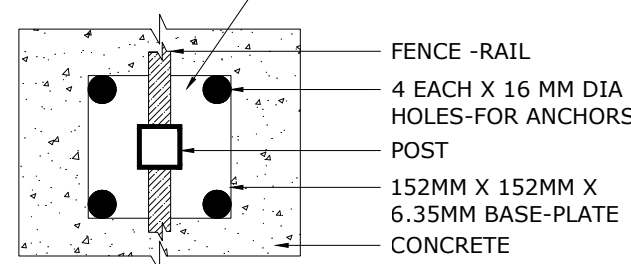

Medallion Fence

10651 KEELE STREET
MAPLE, ONTARIO L6A 3Y9
(T) 905-832-2922 || 1-800-794-1564 || (F) 905-832-1564
info@medallionfence.com || www.medallionfence.com

Medallion Fence

STYLE:
CAVALIER-DR-SF-AL

SERIES:
OXFORD™

OPTIONAL CAST FINIAL		BRACKET	
SPIRAL FINIAL (SF)	FLEUR DES LIS (FF)	MULTI-FUNCTIONAL BRACKET	WOOD/MASONRY BRACKET

OPTIONAL POST CAPS			SWIVEL BRACKET	
PYRAMID	BALL	SPIRAL	MULTI-FUNCTIONAL SWIVEL BRACKET	WOOD/MASONRY SWIVEL BRACKET

MATERIAL SPECIFICATIONS:

ALU-TUFF™
BY MEDALLION FENCE

PROTECTED BY

SPECIFICATIONS

TUBE COMPOSITION - POSTS , RAILS & PICKETS

- HIGH-STRENGTH EXTRUDED ALUMINUM ALLOY (6061-T4 & 6061-T6 TEMPERS)
- ULTIMATE TENSILE STRENGTH: ≈ 290 MPA (T4), ≈ 339 MPA (T6)
- YIELD STRENGTH: ≈ 210 MPA (T4), ≈ 317 MPA (T6)
- ELONGATION: ≈ 8%-16% (T6), UP TO ~16%+ (T4) DEPENDING ON THICKNESS

MATERIAL DIMENSIONS

PICKET	1" x 1" (25mm x 25mm) .065 Wall
RAILS	1-1/2" x 1-1/2" (38mm x 38mm) .080 Wall
POSTS REGULAR or BASE-PLATED	2-1/2" x 2-1/2" (64mm x 64mm) .125 Wall
OPTIONAL POST REGULAR or BASE-PLATED	3" x 3" (76mm x 76mm) .188 Wall requires cast aluminum mounting bracket
UPRIGHTS	1-1/2" x 1-1/2" (38mm x 38mm) .125 Wall

WELDS	Aluminum Mig Weld
FITTINGS	12 Gauge Stamp Forged Finish as below
FITTING FASTENERS	JS1000 Plated Finish as below
OPTIONAL FASTENER	Tamper Proof Nuts

FINISH

GRADE	Super Durable Polyester Powder Coat
OPTIONAL PRIMER	Zinc Rich Epoxy Powder Coat
OPTIONAL PRIMER (2)	E-Coat
STANDARD COLOUR	SEMI-GLOSS - BLACK
OTHER COLOURS	Green, Brown, White, Antique Silver
CUSTOM COLOURS	Per Specifications

STANDARD HEIGHTS	4'-3" 1295MM	5'-3" 1600MM	6'-3" 1905MM	7'-3" 2210MM	8'-3" 2514MM	9'-3" 2819MM	10'-3" 3124MM
	Custom heights are available (upon request)						

STANDARD GATES	Passage, Double Entry, Cantilever

STANDARD POST SETTING & PANEL WIDTH

FOR FENCE HEIGHTS	PANEL WIDTH	POST SPACING [OPENING]
Up to 6' [1829mm]	93 1/4" [2369MM]	96" [2438 MM]
Over 6' [1829mm]	93 1/4" [2369MM]	96" [2438 MM]