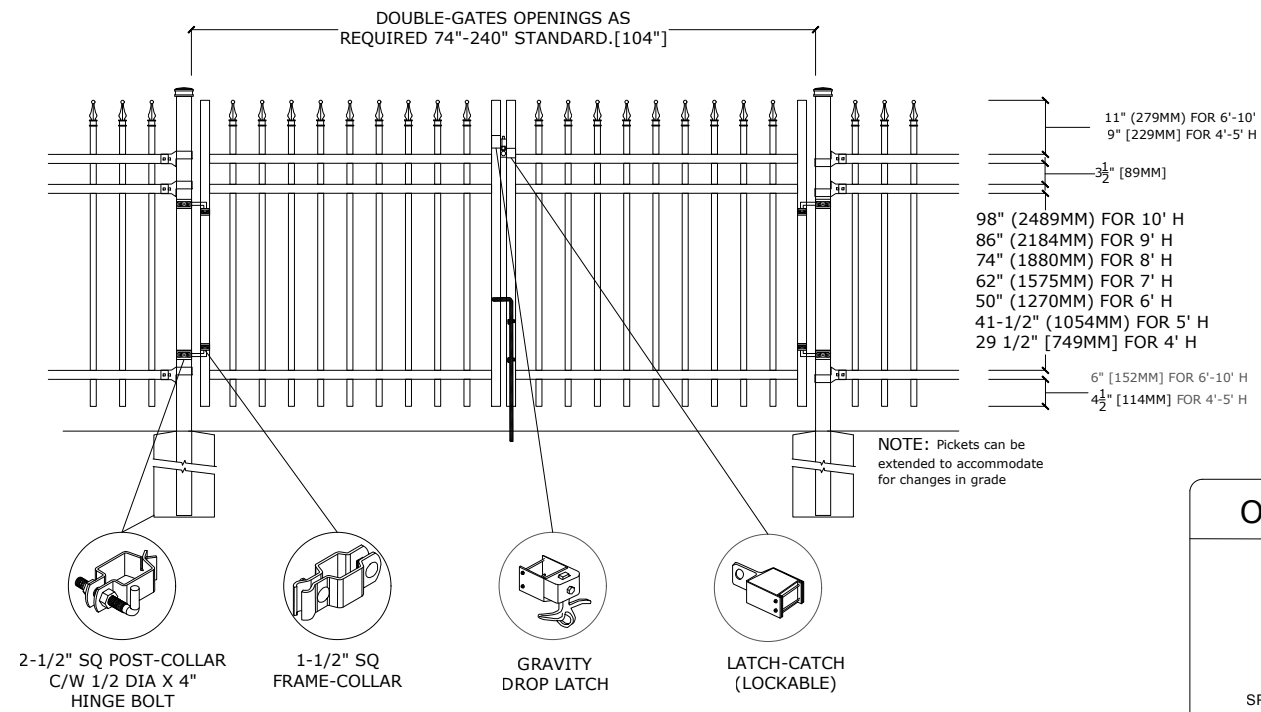

Medallion Fence

10651 KEELE STREET
MAPLE, ONTARIO L6A 3Y9
(T) 905-832-2922 || 1-800-794-1564 || (F) 905-832-1564
info@medallionfence.com || www.medallionfence.com

Medallion Fence

STYLE:
CAVALIER-DR-SF-AL

SERIES:
OXFORD™

OPTIONAL CAST FINIAL		BRACKET	
SPIRAL FINIAL (SF)	FLEUR DES LIS (FF)	MULTI-FUNCTIONAL BRACKET	WOOD/MASONRY BRACKET

OPTIONAL POST CAPS			SWIVEL BRACKET	
PYRAMID	BALL	SPIRAL	MULTI-FUNCTIONAL SWIVEL BRACKET	WOOD/MASONRY SWIVEL BRACKET

MATERIAL SPECIFICATIONS:

ALU-TUFF™
BY MEDALLION FENCE

PROTECTED BY

SPECIFICATIONS

TUBE COMPOSITION - POSTS , RAILS & PICKETS

- HIGH-STRENGTH EXTRUDED ALUMINUM ALLOY (6061-T4 & 6061-T6 TEMPERS)
- ULTIMATE TENSILE STRENGTH: ≈ 290 MPA (T4), ≈ 339 MPA (T6)
- YIELD STRENGTH: ≈ 210 MPA (T4), ≈ 317 MPA (T6)
- ELONGATION: ≈ 8%-16% (T6), UP TO ~16%+ (T4) DEPENDING ON THICKNESS

MATERIAL DIMENSIONS

PICKET	1" x 1" (25mm x 25mm) .065 Wall
RAILS	1-1/2" x 1-1/2" (38mm x 38mm) .080 Wall
POSTS REGULAR or BASE-PLATED	2-1/2" x 2-1/2" (64mm x 64mm) .125 Wall
OPTIONAL POST REGULAR or BASE-PLATED	3" x 3" (76mm x 76mm) .188 Wall requires cast aluminum mounting bracket
UPRIGHTS	1-1/2" x 1-1/2" (38mm x 38mm) .125 Wall

WELDS	Aluminum Mig Weld
FITTINGS	12 Gauge Stamp Forged Finish as below
FITTING FASTENERS	JS1000 Plated Finish as below
OPTIONAL FASTENER	Tamper Proof Nuts

FINISH

GRADE	Super Durable Polyester Powder Coat
OPTIONAL PRIMER	Zinc Rich Epoxy Powder Coat
OPTIONAL PRIMER (2)	E-Coat
STANDARD COLOUR	SEMI-GLOSS - BLACK
OTHER COLOURS	Green, Brown, White, Antique Silver
CUSTOM COLOURS	Per Specifications

STANDARD HEIGHTS	4'-3" 1295MM	5'-3" 1600MM	6'-3" 1905MM	7'-3" 2210MM	8'-3" 2514MM	9'-3" 2819MM	10'-3" 3124MM
	Custom heights are available (upon request)						

STANDARD GATES	Passage, Double Entry, Cantilever

STANDARD POST SETTING & PANEL WIDTH

FOR FENCE HEIGHTS	PANEL WIDTH	POST SPACING [OPENING]
Up to 6' [1829mm]	93 1/4" [2369MM]	96" [2438 MM]
Over 6' [1829mm]	93 1/4" [2369MM]	96" [2438 MM]