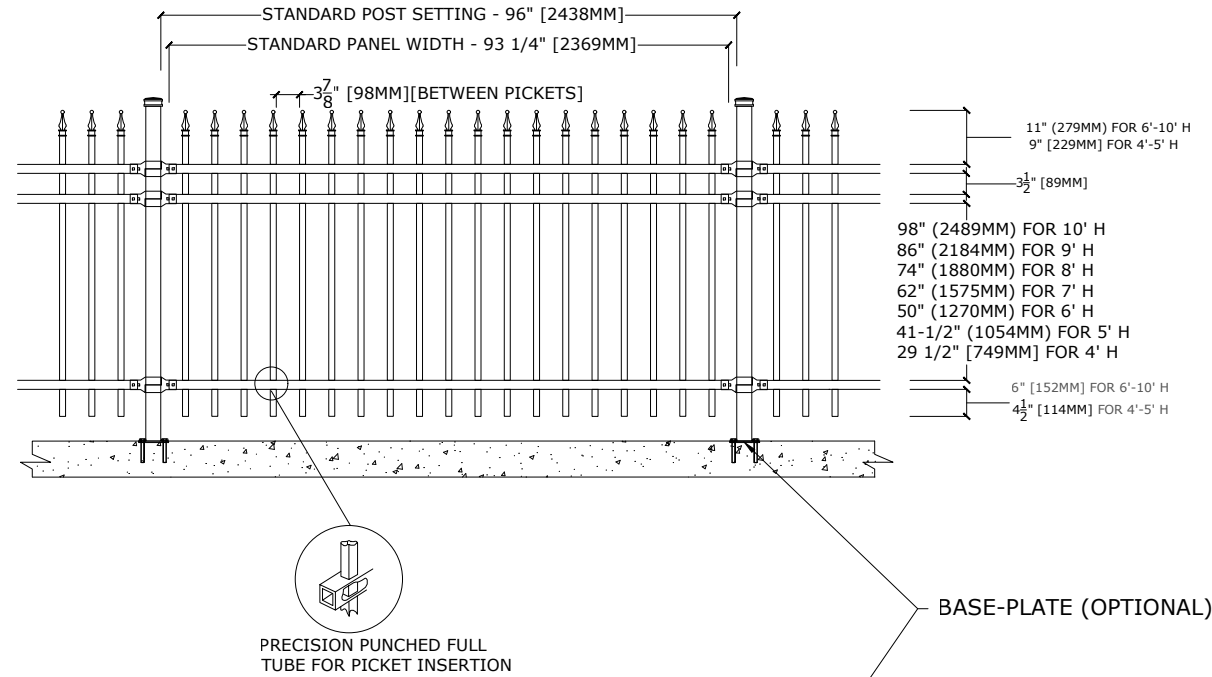

Medallion Fence

10651 KEELE STREET
MAPLE, ONTARIO L6A 3Y9
(T) 905-832-2922 || 1-800-794-1564 || (F) 905-832-1564
info@medallionfence.com || www.medallionfence.com

Medallion Fence

STYLE:
CAVALIER-DR-SF-AL

SERIES:
OXFORD™

OPTIONAL CAST FINIAL		BRACKET	
SPIRAL FINIAL (SF)	FLEUR DES LIS (FF)	MULTI-FUNCTIONAL BRACKET	WOOD/MASONRY BRACKET

OPTIONAL POST CAPS			SWIVEL BRACKET	
PYRAMID	BALL	SPIRAL	MULTI-FUNCTIONAL SWIVEL BRACKET	WOOD/MASONRY SWIVEL BRACKET

MATERIAL SPECIFICATIONS:

ALU-TUFF™
BY MEDALLION FENCE

PROTECTED BY

SPECIFICATIONS

TUBE COMPOSITION - POSTS , RAILS & PICKETS

- HIGH-STRENGTH EXTRUDED ALUMINUM ALLOY (6061-T4 & 6061-T6 TEMPERS)
- ULTIMATE TENSILE STRENGTH: ≈ 290 MPA (T4), ≈ 339 MPA (T6)
- YIELD STRENGTH: ≈ 210 MPA (T4), ≈ 317 MPA (T6)
- ELONGATION: ≈ 8%-16% (T6), UP TO ~16%+ (T4) DEPENDING ON THICKNESS

MATERIAL DIMENSIONS

PICKET	1" x 1" (25mm x 25mm) .065 Wall
RAILS	1-1/2" x 1-1/2" (38mm x 38mm) .080 Wall
POSTS REGULAR or BASE-PLATED	2-1/2" x 2-1/2" (64mm x 64mm) .125 Wall
OPTIONAL POST REGULAR or BASE-PLATED	3" x 3" (76mm x 76mm) .188 Wall requires cast aluminum mounting bracket
UPRIGHTS	1-1/2" x 1-1/2" (38mm x 38mm) .125 Wall

WELDS	Aluminum Mig Weld
FITTINGS	12 Gauge Stamp Forged Finish as below
FITTING FASTENERS	JS1000 Plated Finish as below
OPTIONAL FASTENER	Tamper Proof Nuts

FINISH

GRADE	Super Durable Polyester Powder Coat
OPTIONAL PRIMER	Zinc Rich Epoxy Powder Coat
OPTIONAL PRIMER (2)	E-Coat
STANDARD COLOUR	SEMI-GLOSS - BLACK
OTHER COLOURS	Green, Brown, White, Antique Silver
CUSTOM COLOURS	Per Specifications

STANDARD HEIGHTS	4'-3" 1295MM	5'-3" 1600MM	6'-3" 1905MM	7'-3" 2210MM	8'-3" 2514MM	9'-3" 2819MM	10'-3" 3124MM
	Custom heights are available (upon request)						

STANDARD GATES	Passage, Double Entry, Cantilever

STANDARD POST SETTING & PANEL WIDTH

FOR FENCE HEIGHTS	PANEL WIDTH	POST SPACING [OPENING]
Up to 6' [1829mm]	93 1/4" [2369MM]	96" [2438 MM]
Over 6' [1829mm]	93 1/4" [2369MM]	96" [2438 MM]