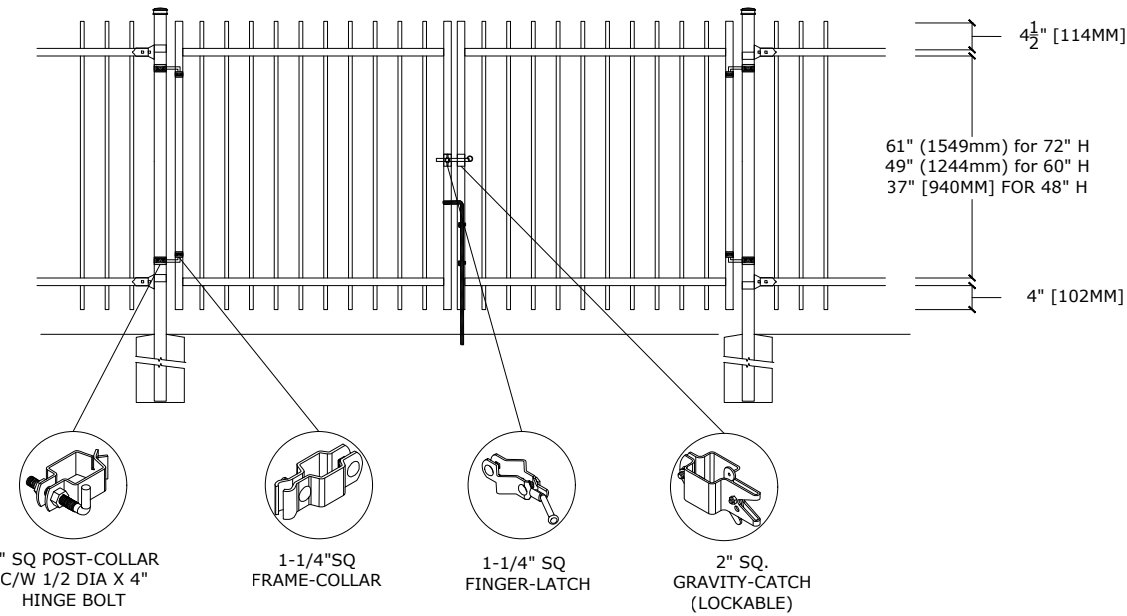

SINGLE-GATES OPENINGS
 AS REQUIRED 36", 48"
 OR 60" STANDARD

STANDARD POST SETTING - 94" [2388MM]
 STANDARD PANEL WIDTH - 92" [2337MM]

BASE-PLATE (OPTIONAL)

DOUBLE-GATES OPENINGS AS
 REQUIRED 72", 96" OR 120"
 STANDARD

MATERIAL DIMENSIONS

PICKET	5/8" x 5/8" (16mm x 16mm) .065 Wall
RAILS	1-1/4" x 1-1/4" (32mm x 32mm) .080 Wall
POSTS REGULAR or BASE-PLATED	2" x 2" (51mm x 51mm) .125 Wall
OPTIONAL POST REGULAR or BASE-PLATED	2-1/2" x 2-1/2" (64mmx64mm) .125 Wall
UPRIGHTS	1-1/4" x 1-1/4" (32mm x 32mm) .125 Wall

STANDARD POST SETTING & PANEL WIDTH

FOR FENCE HEIGHTS	PANEL WIDTH	POST SPACING [OPENING]
Up to 6' [1829mm]	92" [2337MM]	94" [2388 MM]
Over 6' [1829mm]	NA	