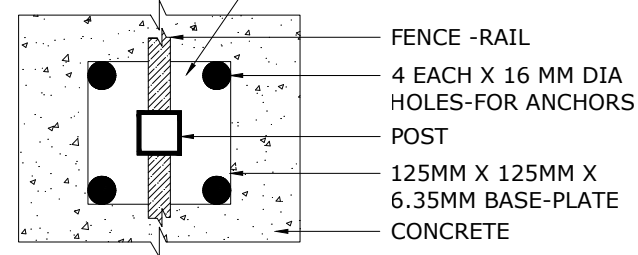

SINGLE-GATES OPENINGS
 AS REQUIRED 36", 48"
 OR 60" STANDARD

STANDARD POST SETTING - 94" [2388MM]
 STANDARD PANEL WIDTH - 92" [2337MM]

BASE-PLATE (OPTIONAL)

DOUBLE-GATES OPENINGS AS
 REQUIRED 72", 96" OR 120"
 STANDARD

MATERIAL DIMENSIONS

PICKET	5/8" x 5/8" (16mm x 16mm) .065 Wall
RAILS	1-1/4" x 1-1/4" (32mm x 32mm) .080 Wall
POSTS REGULAR or BASE-PLATED	2" x 2" (51mm x 51mm) .125 Wall
OPTIONAL POST REGULAR or BASE-PLATED	2-1/2" x 2-1/2" (64mmx64mm) .125 Wall
UPRIGHTS	1-1/4" x 1-1/4" (32mm x 32mm) .125 Wall

STANDARD POST SETTING & PANEL WIDTH

FOR FENCE HEIGHTS	PANEL WIDTH	POST SPACING [OPENING]
Up to 6' [1829mm]	92" [2337MM]	94" [2388 MM]
Over 6' [1829mm]	NA	