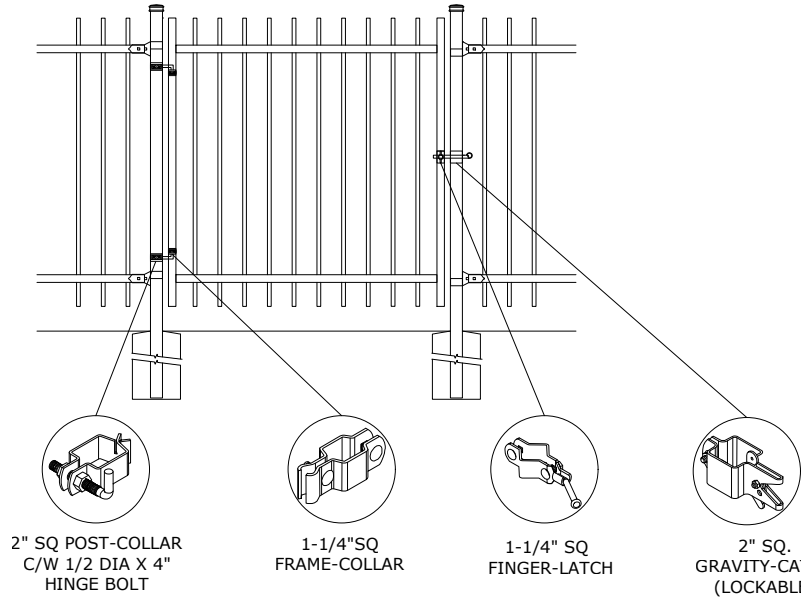

SINGLE-GATES OPENINGS
 AS REQUIRED 36", 48"
 OR 60" STANDARD

STANDARD POST SETTING - 94" [2388MM]
 STANDARD PANEL WIDTH - 92" [2337MM]

BASE-PLATE (OPTIONAL)

DOUBLE-GATES OPENINGS AS
 REQUIRED 72", 96" OR 120"
 STANDARD

STANDARD POST SETTING & PANEL WIDTH

FOR FENCE HEIGHTS	PANEL WIDTH	POST SPACING [OPENING]
Up to 6' [1829mm]	92" [2337MM]	94" [2388 MM]
Over 6' [1829mm]	NA	