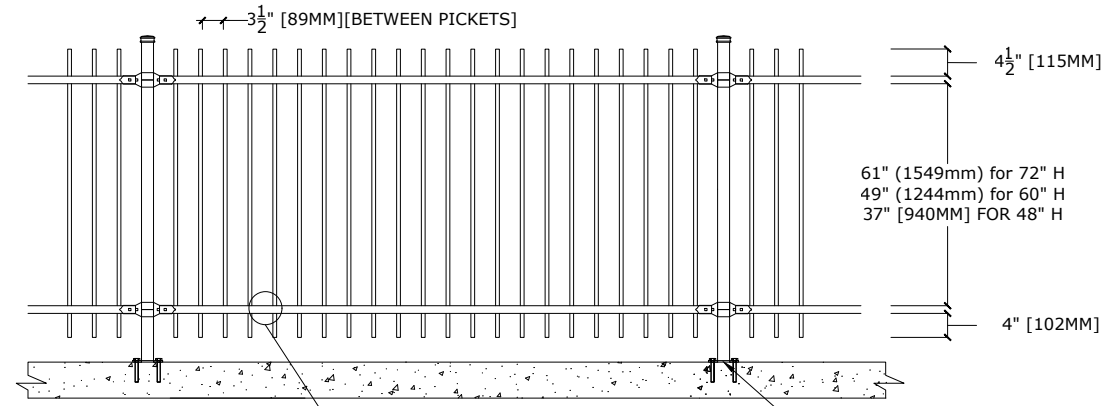

SINGLE-GATES OPENINGS
 AS REQUIRED 36", 48"
 OR 60" STANDARD

STANDARD POST SETTING - 94" [2388MM]
 STANDARD PANEL WIDTH - 92" [2337MM]

BASE-PLATE (OPTIONAL)

DOUBLE-GATES OPENINGS AS
 REQUIRED 72", 96" OR 120"
 STANDARD

MATERIAL DIMENSIONS

PICKET	5/8" x 5/8" (16mm x 16mm) .065 Wall
RAILS	1-1/4" x 1-1/4" (32mm x 32mm) .080 Wall
POSTS REGULAR or BASE-PLATED	2" x 2" (51mm x 51mm) .125 Wall
OPTIONAL POST REGULAR or BASE-PLATED	2-1/2" x 2-1/2" (64mmx64mm) .125 Wall
UPRIGHTS	1-1/4" x 1-1/4" (32mm x 32mm) .125 Wall

STANDARD HEIGHTS	NA	NA	48" 1219mm	60" 1524mm	72" 1892mm
	Custom heights are available (upon request)				

STANDARD GATES	Passage, Double Entry, Cantilever
----------------	-----------------------------------

STANDARD POST SETTING & PANEL WIDTH

FOR FENCE HEIGHTS	PANEL WIDTH	POST SPACING [OPENING]
Up to 6' [1829mm]	92" [2337MM]	94" [2388 MM]
Over 6' [1829mm]	NA	