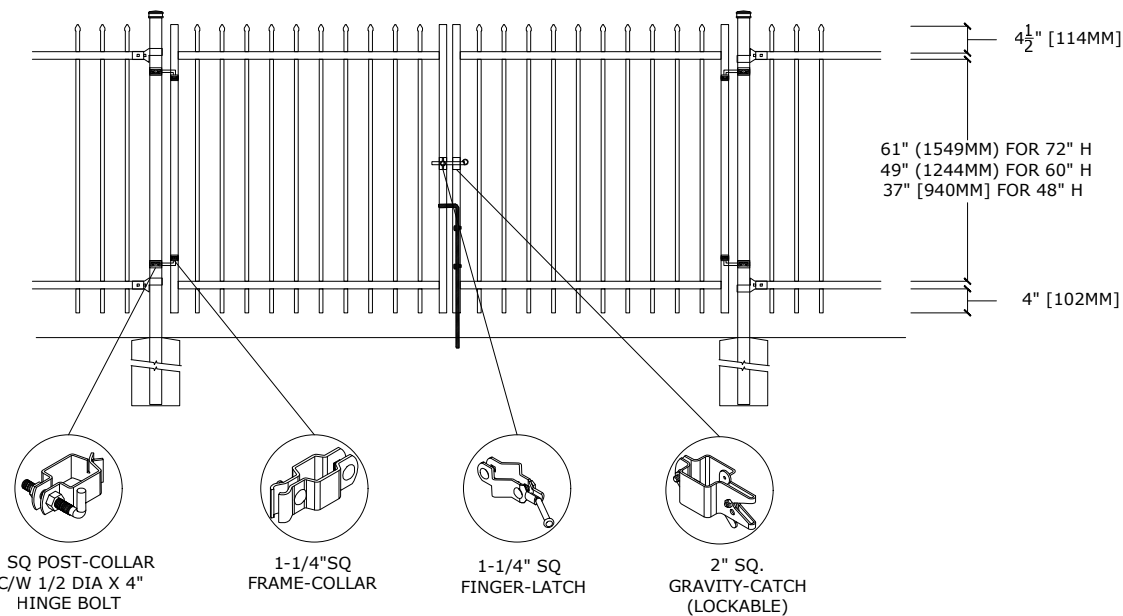

SINGLE-GATES OPENINGS
 AS REQUIRED 36", 48"
 OR 60" STANDARD

STANDARD POST SETTING - 94" [2388MM]
 STANDARD PANEL WIDTH - 92" [2337MM]

DOUBLE-GATES OPENINGS AS
 REQUIRED 72", 96" OR 120"
 STANDARD

OPTIONAL PICKET DESIGNS

MATERIAL DIMENSIONS

PICKET	5/8" x 5/8" (16mm x 16mm) 18 GA
RAILS	1-1/4" x 1-1/4" (32mm x 32mm) 16 GA
POSTS REGULAR or BASE-PLATED	2" x 2" (51mm x 51mm) 16 GA or 14 GA
OPTIONAL POST REGULAR or BASE-PLATED	2-1/2" x 2-1/2" (64mmx64mm) 14 GA
UPRIGHTS	1-1/4" x 1-1/4" (32mm x 32mm) 16 GA or 14 GA

STANDARD HEIGHTS	NA	NA	48" 1219mm	60" 1524mm	72" 1892mm
	Custom heights are available (upon request)				

STANDARD GATES	Passage, Double Entry, Cantilever
----------------	-----------------------------------

STANDARD POST SETTING & PANEL WIDTH

FOR FENCE HEIGHTS	PANEL WIDTH	POST SPACING [OPENING]
Up to 6' [1829mm]	92" [2337MM]	94" [2388 MM]
Over 6' [1829mm]	NA	