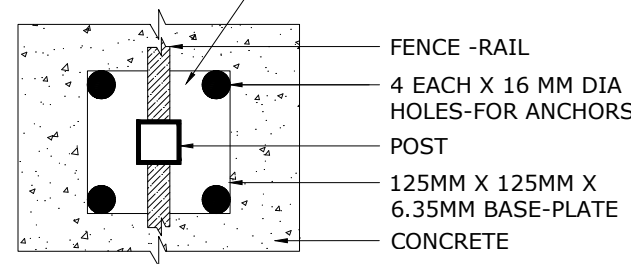

SINGLE-GATES OPENINGS
 AS REQUIRED 36", 48"
 OR 60" STANDARD

STANDARD POST SETTING - 94" [2388MM]
 STANDARD PANEL WIDTH - 92" [2337MM]

DOUBLE-GATES OPENINGS AS
 REQUIRED 72", 96" OR 120"
 STANDARD

OPTIONAL PICKET DESIGNS

MATERIAL DIMENSIONS

PICKET	5/8" x 5/8" (16mm x 16mm) 18 GA
RAILS	1-1/4" x 1-1/4" (32mm x 32mm) 16 GA
POSTS REGULAR or BASE-PLATED	2" x 2" (51mm x 51mm) 16 GA or 14 GA
OPTIONAL POST REGULAR or BASE-PLATED	2-1/2" x 2-1/2" (64mmx64mm) 14 GA
UPRIGHTS	1-1/4" x 1-1/4" (32mm x 32mm) 16 GA or 14 GA

STANDARD POST SETTING & PANEL WIDTH

FOR FENCE HEIGHTS	PANEL WIDTH	POST SPACING [OPENING]
Up to 6' [1829mm]	92" [2337MM]	94" [2388 MM]
Over 6' [1829mm]	NA	