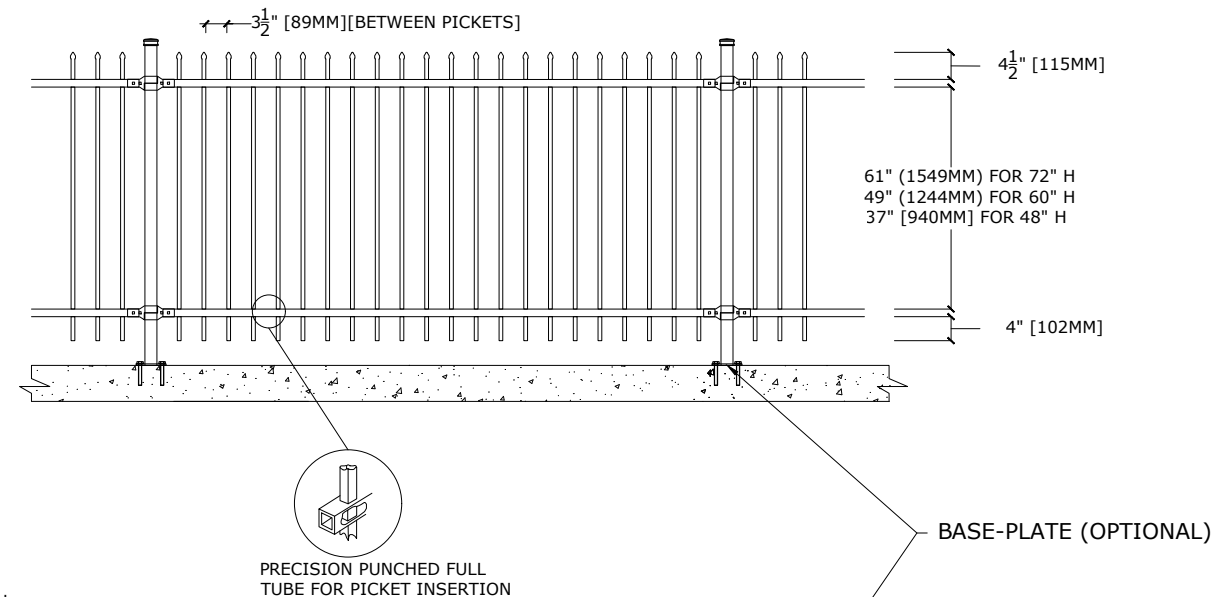

SINGLE-GATES OPENINGS
 AS REQUIRED 36", 48"
 OR 60" STANDARD

STANDARD POST SETTING - 94" [2388MM]
 STANDARD PANEL WIDTH - 92" [2337MM]

DOUBLE-GATES OPENINGS AS
 REQUIRED 72", 96" OR 120"
 STANDARD

OPTIONAL PICKET DESIGNS

MATERIAL DIMENSIONS

PICKET	5/8" x 5/8" (16mm x 16mm) 18 GA
RAILS	1-1/4" x 1-1/4" (32mm x 32mm) 16 GA
POSTS REGULAR or BASE-PLATED	2" x 2" (51mm x 51mm) 16 GA or 14 GA
OPTIONAL POST REGULAR or BASE-PLATED	2-1/2" x 2-1/2" (64mmx64mm) 14 GA
UPRIGHTS	1-1/4" x 1-1/4" (32mm x 32mm) 16 GA or 14 GA

STANDARD HEIGHTS	NA	NA	48" 1219mm	60" 1524mm	72" 1892mm
	Custom heights are available (upon request)				

STANDARD GATES	Passage, Double Entry, Cantilever
----------------	-----------------------------------

STANDARD POST SETTING & PANEL WIDTH

FOR FENCE HEIGHTS	PANEL WIDTH	POST SPACING [OPENING]
Up to 6' [1829mm]	92" [2337MM]	94" [2388 MM]
Over 6' [1829mm]	NA	