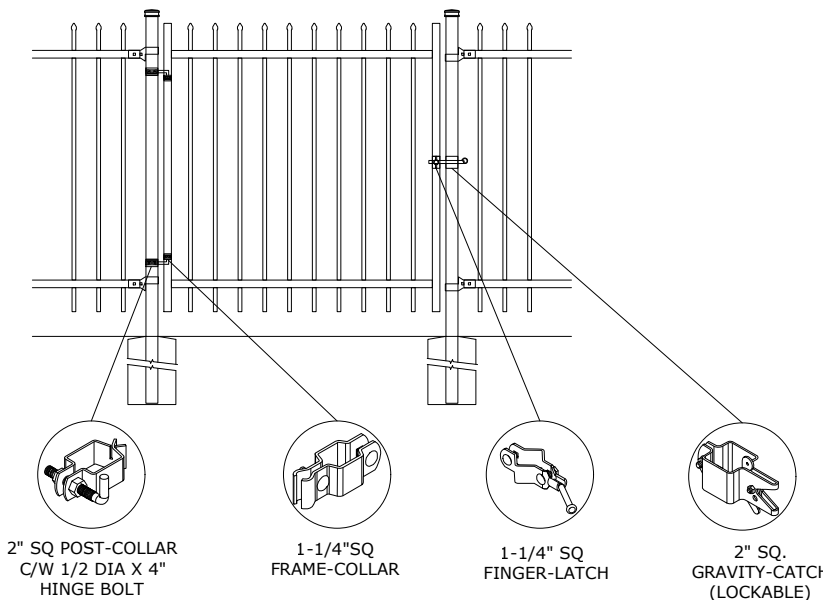

SINGLE-GATES OPENINGS
 AS REQUIRED 36", 48"
 OR 60" STANDARD

STANDARD POST SETTING - 94" [2388MM]
 STANDARD PANEL WIDTH - 92" [2337MM]

DOUBLE-GATES OPENINGS AS
 REQUIRED 72", 96" OR 120"
 STANDARD

OPTIONAL PICKET DESIGNS

MATERIAL DIMENSIONS

PICKET	5/8" x 5/8" (16mm x 16mm) 18 GA
RAILS	1-1/4" x 1-1/4" (32mm x 32mm) 16 GA
POSTS REGULAR or BASE-PLATED	2" x 2" (51mm x 51mm) 16 GA or 14 GA
OPTIONAL POST REGULAR or BASE-PLATED	2-1/2" x 2-1/2" (64mmx64mm) 14 GA
UPRIGHTS	1-1/4" x 1-1/4" (32mm x 32mm) 16 GA or 14 GA

STANDARD POST SETTING & PANEL WIDTH

FOR FENCE HEIGHTS	PANEL WIDTH	POST SPACING [OPENING]
Up to 6' [1829mm]	92" [2337MM]	94" [2388 MM]
Over 6' [1829mm]	NA	