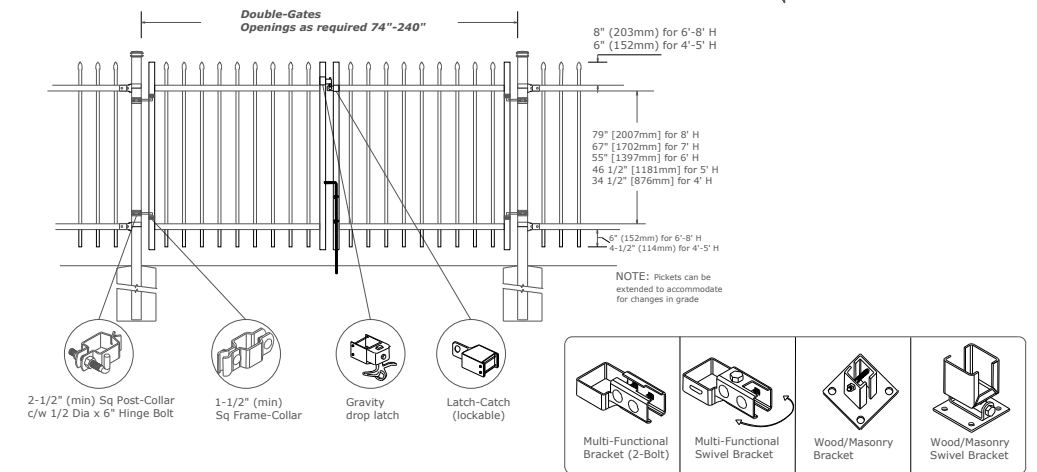

Medallion Fence

10651 KEELE STREET
MAPLE, ONTARIO L6A 3Y9
(T) 905-832-2922 | (F) 905-832-1564
info@medallionfence.com | www.medallionfence.com

Medallion Fence

Style:
ARISTOCRAT-AL/75

Series:
OXFORD™

MATERIAL SPECIFICATIONS:

Alu-Tuff™
BY MEDALLION FENCE

Protected By

PICKET DETAIL

OPTIONAL POST CAPS

SPECIFICATIONS

TUBE COMPOSITION - POSTS , RAILS & PICKETS

Marine Grade Aluminum
o 6061-T6

MATERIAL DIMENSIONS

PICKET	3/4" x 3/4" (19mm x 19mm) .065 Wall
RAILS	1-1/2" x 1-1/2" (38mm x 38mm) .083 Wall
STANDARD POST REGULAR or BASE-PLATED	2-1/2" x 2-1/2" (64mm x 64mm) .100 Wall
OPTIONAL POST (1) REGULAR or BASE-PLATED	3" x 3" (76mm x 76mm) .188 Wall requires cast aluminum mounting bracket
OPTIONAL POST (2) REGULAR or BASE-PLATED	Larger profiles available – contact Medallion Fence
WELDS	Aluminum Mig Weld
FITTINGS	12 Gauge Stamp Forged Finish as below
FITTING FASTENERS	JS1000 Plated Finish as below
OPTIONAL FASTENER	Tamper Proof Nuts

FINISH

GRADE	Super Durable Polyester Powder Coat
OPTIONAL PRIMER	Zinc Rich Epoxy Powder Coat
OPTIONAL PRIMER(2)	E-Coat
STANDARD COLOUR	SEMI-GLOSS - BLACK
OTHER COLOURS	Green, Brown, White, Antique Silver
CUSTOM COLOURS	Per Specifications

STANDARD HEIGHTS	4' 1219mm	5' 1524mm	6' 1892mm	7' 2134mm	8' 2438mm
	Custom heights are available (upon request)				
STANDARD GATES	Passage, Double Entry, Cantilever