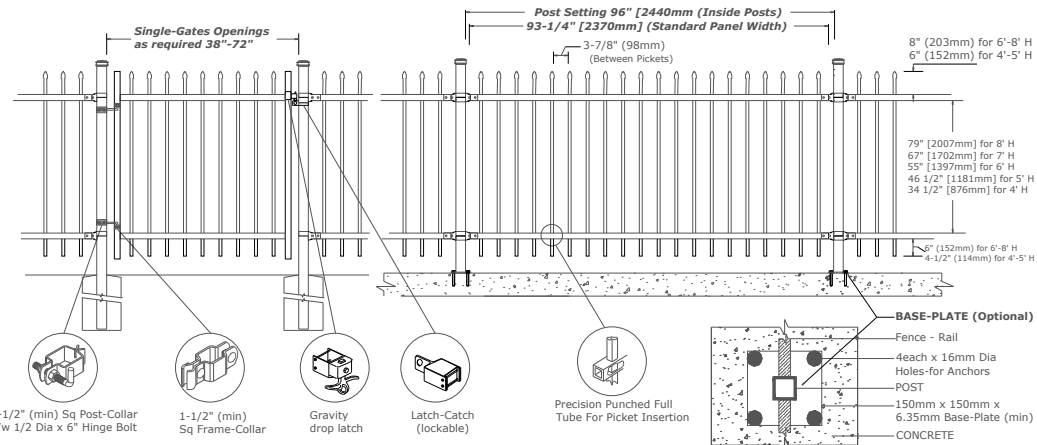

Medallion Fence

10651 KEELE STREET
MAPLE, ONTARIO L6A 3Y9
(T) 905-832-2922 | (F) 905-832-1564
info@medallionfence.com | www.medallionfence.com

Medallion Fence

Style:
ARISTOCRAT-AL/75

Series:
OXFORD™

MATERIAL SPECIFICATIONS:

Alu-Tuff™
BY MEDALLION FENCE

Protected By

PICKET DETAIL

OPTIONAL POST CAPS

SPECIFICATIONS

TUBE COMPOSITION - POSTS , RAILS & PICKETS

Marine Grade Aluminum
o 6061-T6

MATERIAL DIMENSIONS

PICKET	3/4" x 3/4" (19mm x 19mm) .065 Wall
RAILS	1-1/2" x 1-1/2" (38mm x 38mm) .083 Wall
STANDARD POST REGULAR or BASE-PLATED	2-1/2" x 2-1/2" (64mm x 64mm) .100 Wall
OPTIONAL POST (1) REGULAR or BASE-PLATED	3" x 3" (76mm x 76mm) .188 Wall requires cast aluminum mounting bracket
OPTIONAL POST (2) REGULAR or BASE-PLATED	Larger profiles available – contact Medallion Fence
WELDS	Aluminum Mig Weld
FITTINGS	12 Gauge Stamp Forged Finish as below
FITTING FASTENERS	JS1000 Plated Finish as below
OPTIONAL FASTENER	Tamper Proof Nuts

FINISH

GRADE	Super Durable Polyester Powder Coat
OPTIONAL PRIMER	Zinc Rich Epoxy Powder Coat
OPTIONAL PRIMER(2)	E-Coat
STANDARD COLOUR	SEMI-GLOSS - BLACK
OTHER COLOURS	Green, Brown, White, Antique Silver
CUSTOM COLOURS	Per Specifications

STANDARD HEIGHTS	4' 1219mm	5' 1524mm	6' 1892mm	7' 2134mm	8' 2438mm
	Custom heights are available (upon request)				
STANDARD GATES	Passage, Double Entry, Cantilever