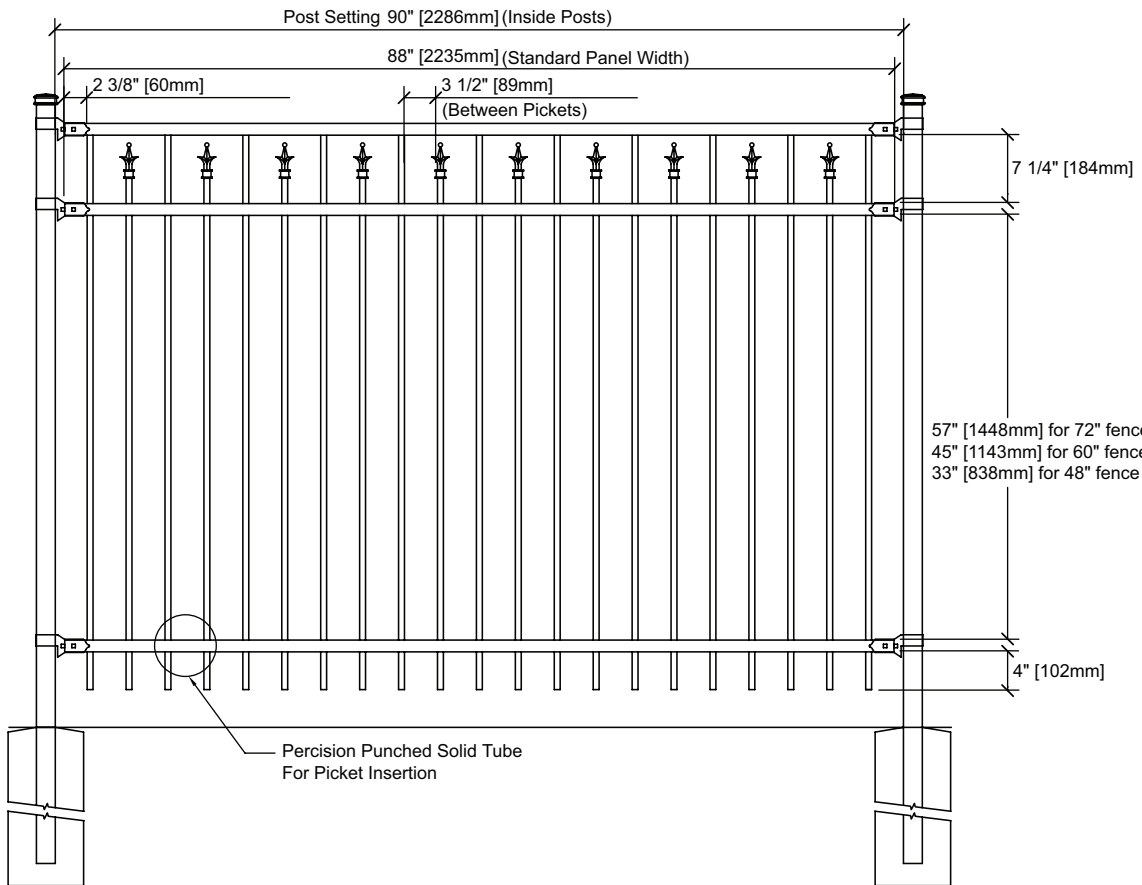

**SPECIFICATIONS**

<b>TUBE COMPOSITION - POSTS, RAILS &amp; PICKETS</b>
Marine Grade Aluminum • 6061-T6

<b>MATERIAL DIMENSIONS</b>	
<b>PICKETS</b>	5/8" × 5/8" (16mm × 16mm) .080 Wall
<b>RAILS</b>	1-1/4" × 1-1/4" (32mm × 32mm) .102 Wall
<b>POSTS</b>	2" × 2" (51mm × 51mm) .125 Wall
<b>OPTIONAL POSTS</b>	2-1/2" × 2-1/2" (64mm × 64mm) .125 Wall

<b>STANDARD HEIGHTS</b>	48" 1219mm	60" 1524mm	72" 1892mm
-------------------------	---------------	---------------	---------------

<b>STANDARD GATES</b>	Passage, Double Entry, Canatilever
-----------------------	------------------------------------