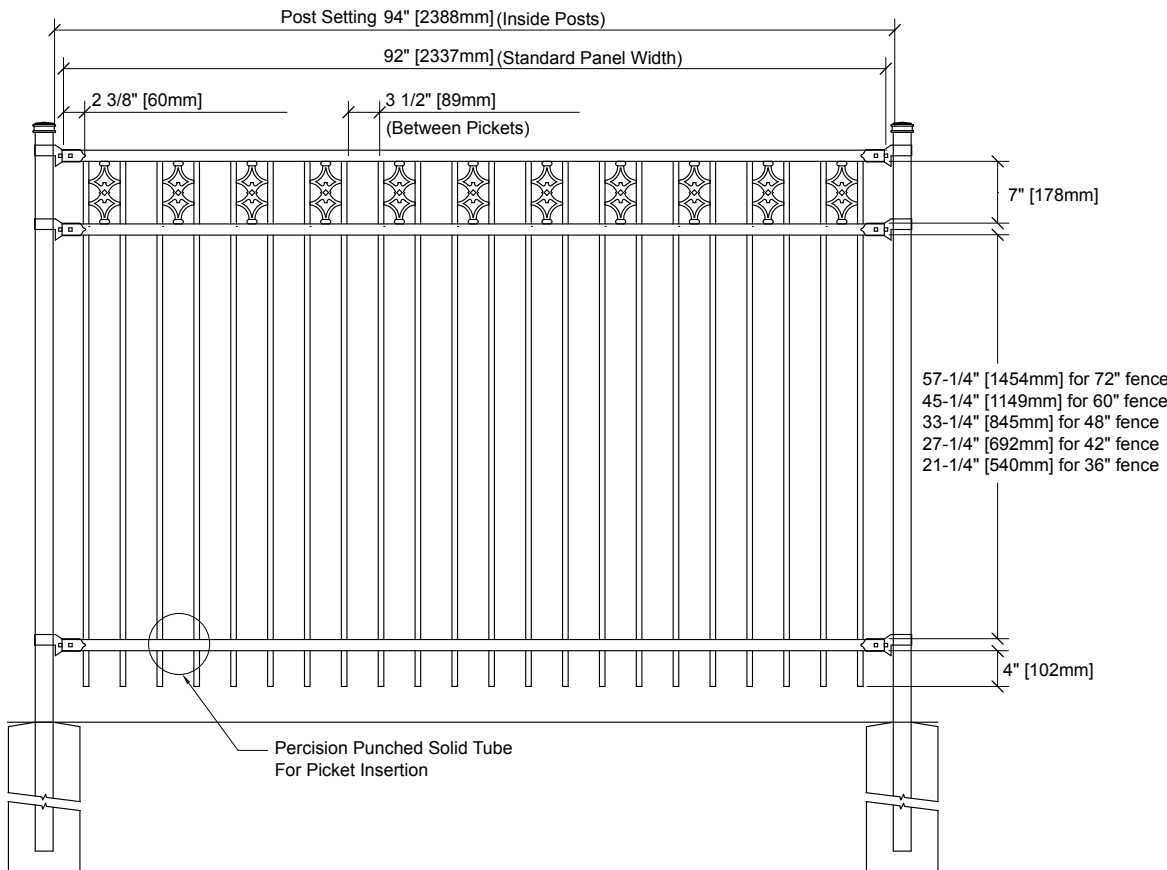

PROTECTED BY

Marine Grade Aluminum

**SPECIFICATIONS**

<b>TUBE COMPOSITION - POSTS, RAILS &amp; PICKETS</b>
Marine Grade Aluminum • 6061-T6

<b>MATERIAL DIMENSIONS</b>	
<b>PICKETS</b>	5/8" × 5/8" (16mm × 16mm) .080 Wall
<b>RAILS</b>	1-1/4" × 1-1/4" (32mm × 32mm) .102 Wall
<b>POSTS</b>	2" × 2" (51mm × 51mm) .125 Wall
<b>OPTIONAL POSTS</b>	2-1/2" × 2-1/2" (64mm × 64mm) .125 Wall

<b>STANDARD HEIGHTS</b>	36"	42"	48"	60"	72"
	914mm	1067mm	1219mm	1524mm	1892mm

<b>STANDARD GATES</b>	Passage, Double Entry, Canatilever
-----------------------	------------------------------------

**MEDALLION FENCE LTD**  
 10651 KEELE STREET  
 MAPLE, ONTARIO L6A 3Y9  
 (T) 905-832-2922 || 1-800-794-1564 || (F) 905-832-1564  
 info@medallionfence.com || www.medallionfence.com