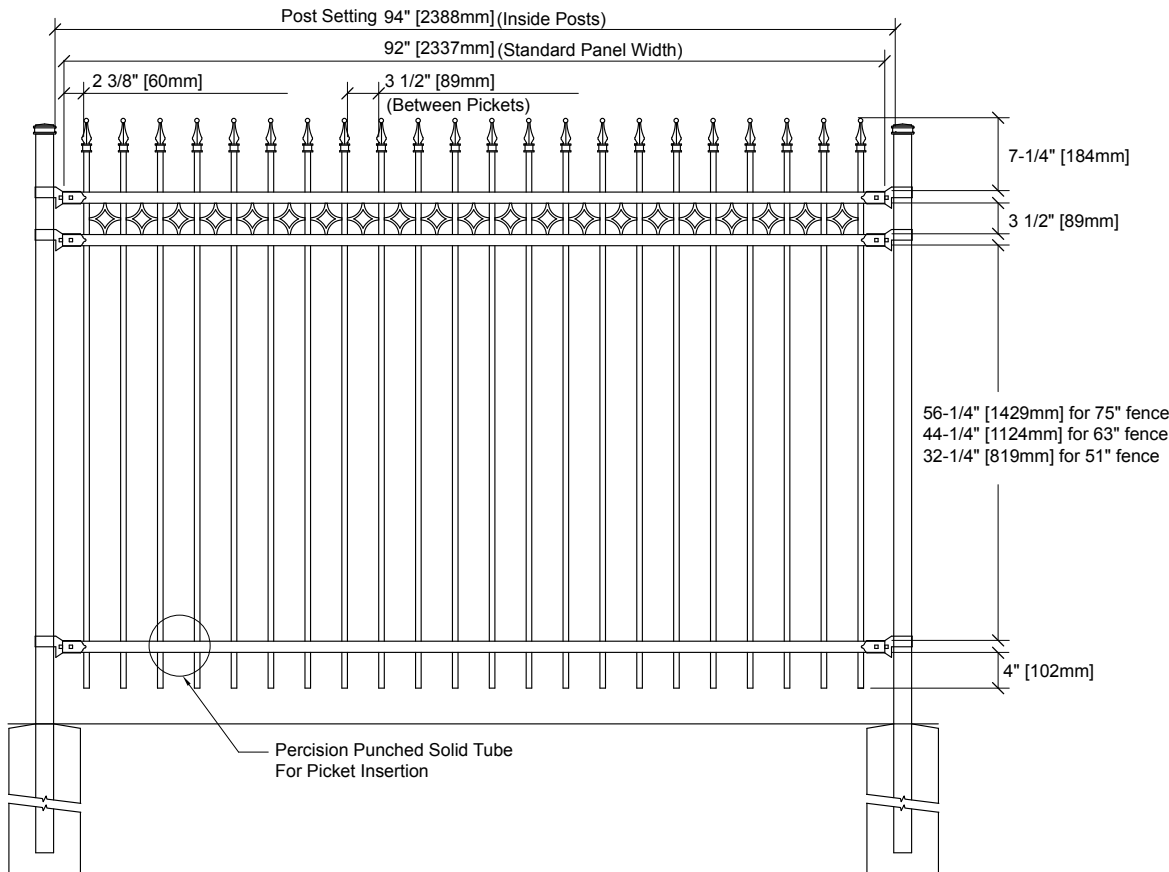

PROTECTED BY

Marine Grade Aluminum

**SPECIFICATIONS**

<b>TUBE COMPOSITION - POSTS, RAILS &amp; PICKETS</b>
Marine Grade Aluminum • 6061-T6

<b>MATERIAL DIMENSIONS</b>	
<b>PICKETS</b>	5/8" × 5/8" (16mm × 16mm) .080 Wall
<b>RAILS</b>	1-1/4" × 1-1/4" (32mm × 32mm) .102 Wall
<b>POSTS</b>	2" × 2" (51mm × 51mm) .125 Wall
<b>OPTIONAL POSTS</b>	2-1/2" × 2-1/2" (64mm × 64mm) .125 Wall

<b>STANDARD HEIGHTS</b>	51" 1295mm	63" 1600mm	75" 1905mm
-------------------------	---------------	---------------	---------------

<b>STANDARD GATES</b>	Passage, Double Entry, Canatilever
-----------------------	------------------------------------