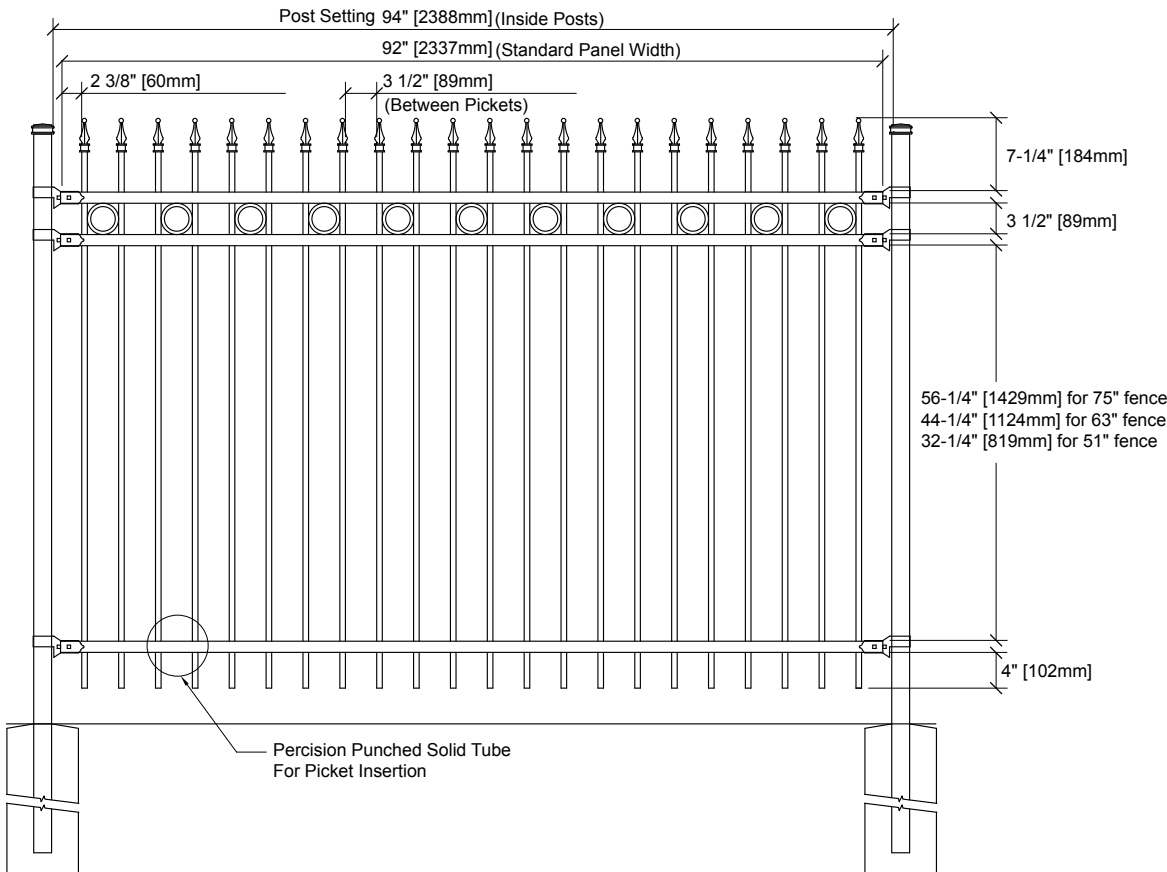

PROTECTED BY

Marine Grade Aluminum

**SPECIFICATIONS**

<b>TUBE COMPOSITION - POSTS, RAILS &amp; PICKETS</b>
Marine Grade Aluminum • 6061-T6

<b>MATERIAL DIMENSIONS</b>	
<b>PICKETS</b>	5/8" × 5/8" (16mm × 16mm) .080 Wall
<b>RAILS</b>	1-1/4" × 1-1/4" (32mm × 32mm) .102 Wall
<b>POSTS</b>	2" × 2" (51mm × 51mm) .125 Wall
<b>OPTIONAL POSTS</b>	2-1/2" × 2-1/2" (64mm × 64mm) .125 Wall

<b>STANDARD HEIGHTS</b>	51" 1295mm	63" 1600mm	75" 1905mm
-------------------------	---------------	---------------	---------------

<b>STANDARD GATES</b>	Passage, Double Entry, Canatilever
-----------------------	------------------------------------