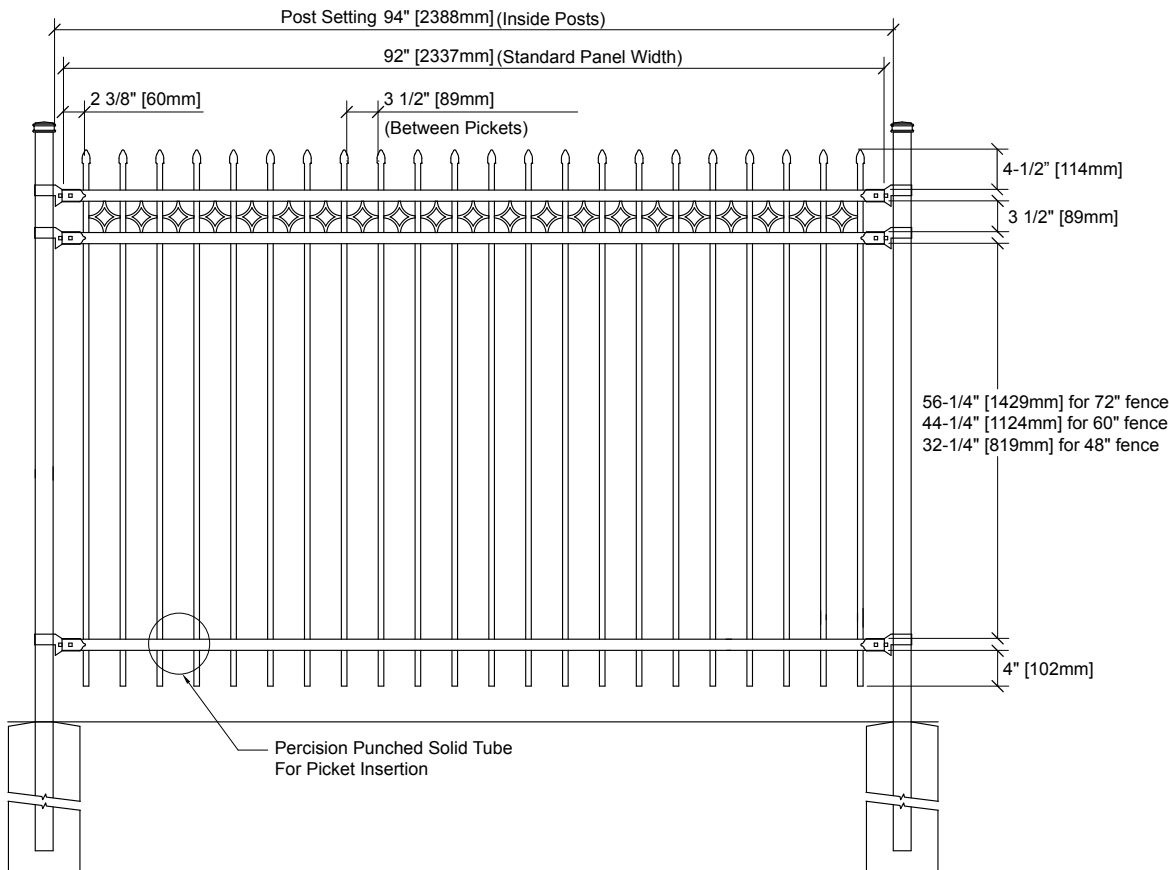

PROTECTED BY

Marine Grade Aluminum

**SPECIFICATIONS**

<b>TUBE COMPOSITION - POSTS, RAILS &amp; PICKETS</b>
Marine Grade Aluminum • 6061-T6

<b>MATERIAL DIMENSIONS</b>
<b>PICKETS</b> 5/8" × 5/8" (16mm × 16mm) .080 Wall
<b>RAILS</b> 1-1/4" × 1-1/4" (32mm × 32mm) .102 Wall
<b>POSTS</b> 2" × 2" (51mm × 51mm) .125 Wall
<b>OPTIONAL POSTS</b> 2-1/2" × 2-1/2" (64mm × 64mm) .125 Wall

<b>STANDARD HEIGHTS</b>	48" 1219mm	60" 1524mm	72" 1892mm
-------------------------	---------------	---------------	---------------

<b>STANDARD GATES</b>	Passage, Double Entry, Canatilever
-----------------------	------------------------------------