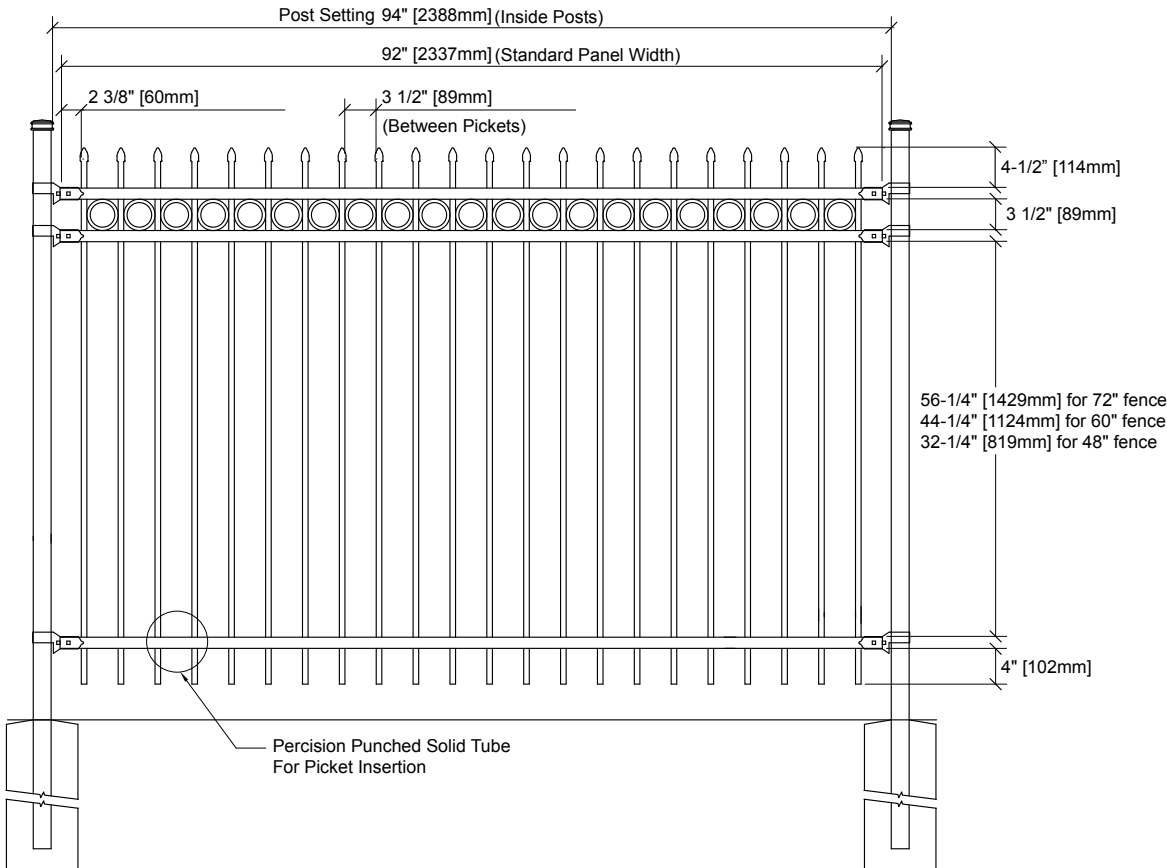

SPECIFICATIONS

TUBE COMPOSITION - POSTS, RAILS & PICKETS
Marine Grade Aluminum • 6061-T6

MATERIAL DIMENSIONS
PICKETS 5/8" × 5/8" (16mm × 16mm) .080 Wall
RAILS 1-1/4" × 1-1/4" (32mm × 32mm) .102 Wall
POSTS 2" × 2" (51mm × 51mm) .125 Wall
OPTIONAL POSTS 2-1/2" × 2-1/2" (64mm × 64mm) .125 Wall

STANDARD HEIGHTS	48" 1219mm	60" 1524mm	72" 1892mm
-------------------------	---------------	---------------	---------------

STANDARD GATES	Passage, Double Entry, Canatilever
-----------------------	------------------------------------