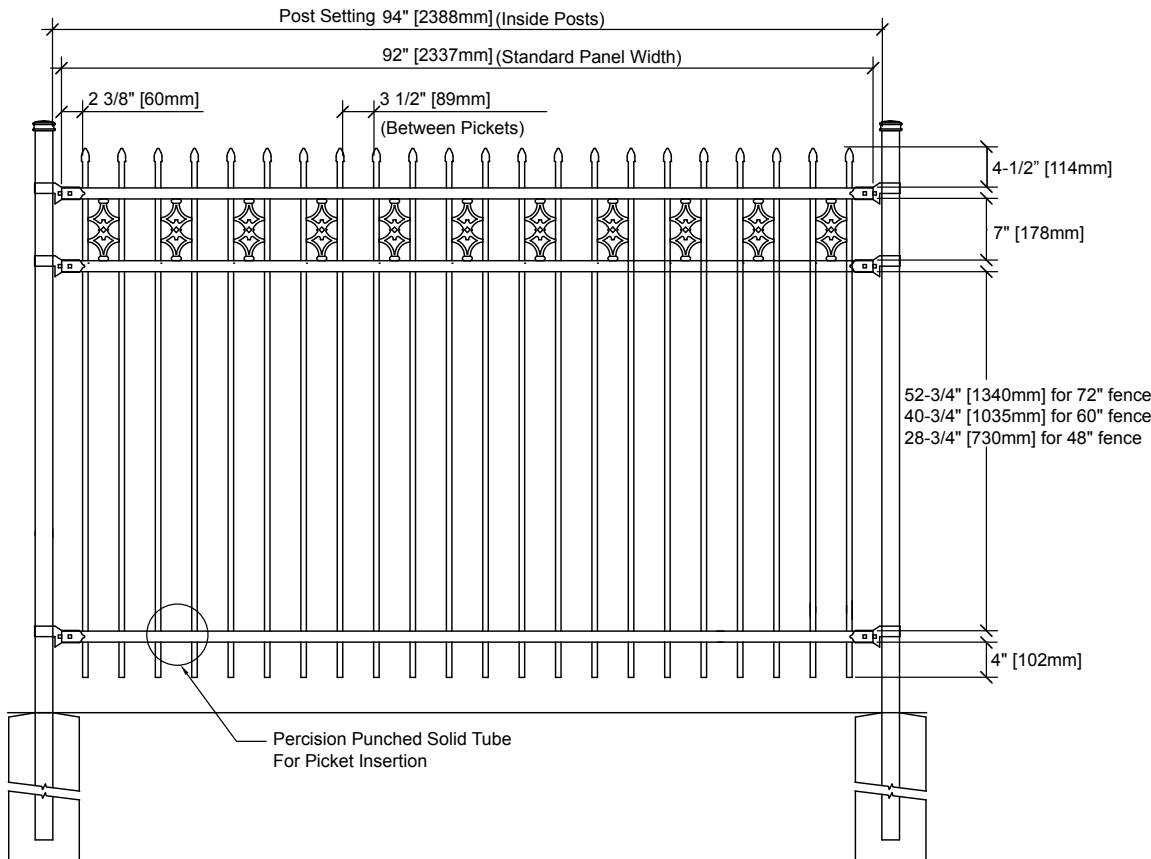

PROTECTED BY

Marine Grade Aluminum

SPECIFICATIONS

TUBE COMPOSITION - POSTS, RAILS & PICKETS
Marine Grade Aluminum • 6061-T6

MATERIAL DIMENSIONS
PICKETS 5/8" × 5/8" (16mm × 16mm) .080 Wall
RAILS 1-1/4" × 1-1/4" (32mm × 32mm) .102 Wall
POSTS 2" × 2" (51mm × 51mm) .125 Wall
OPTIONAL POSTS 2-1/2" × 2-1/2" (64mm × 64mm) .125 Wall

STANDARD HEIGHTS	48" 1219mm	60" 1524mm	72" 1892mm
-------------------------	---------------	---------------	---------------

STANDARD GATES	Passage, Double Entry, Canatilever
-----------------------	------------------------------------