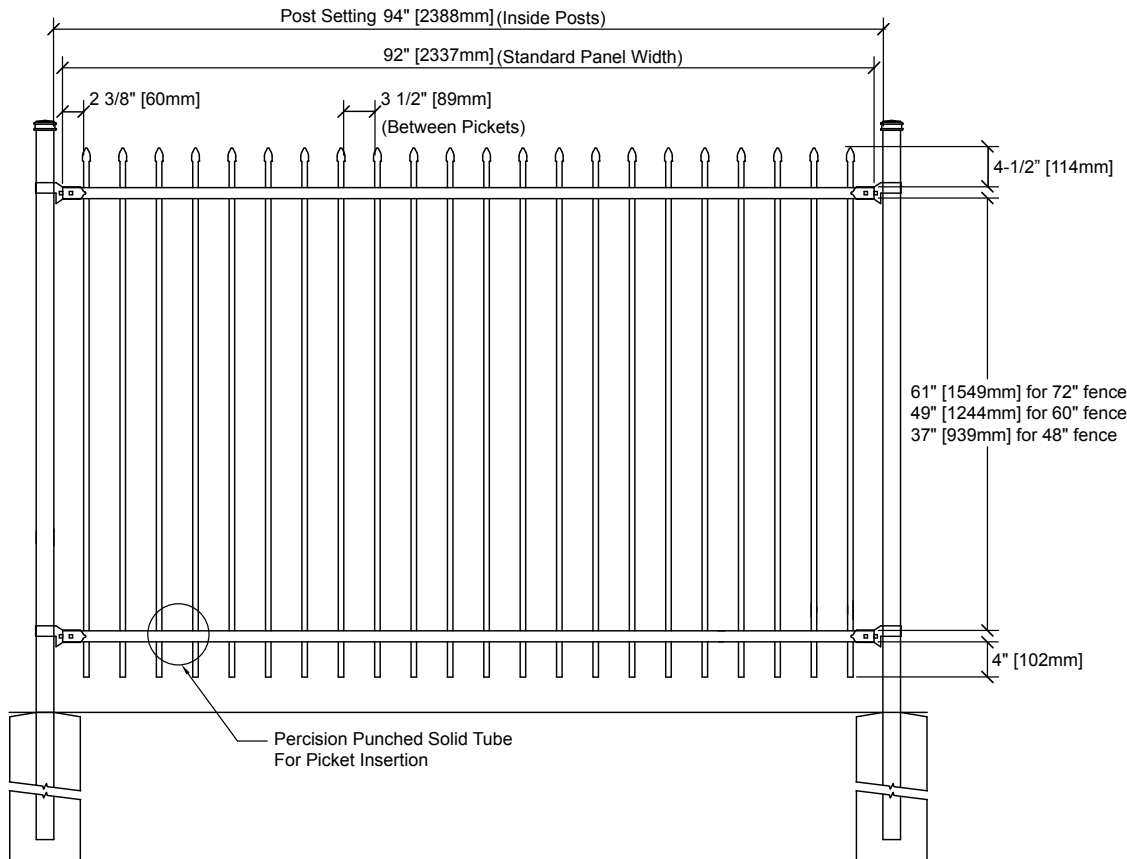

SPECIFICATIONS

TUBE COMPOSITION - POSTS, RAILS & PICKETS
Marine Grade Aluminum • 6061-T6

MATERIAL DIMENSIONS
PICKETS 5/8" × 5/8" (16mm × 16mm) .080 Wall
RAILS 1-1/4" × 1-1/4" (32mm × 32mm) .102 Wall
POSTS 2" × 2" (51mm × 51mm) .125 Wall
OPTIONAL POSTS 2-1/2" × 2-1/2" (64mm × 64mm) .125 Wall

STANDARD HEIGHTS	48" 1219mm	60" 1524mm	72" 1892mm
-------------------------	---------------	---------------	---------------

STANDARD GATES	Passage, Double Entry, Canatilever
-----------------------	------------------------------------